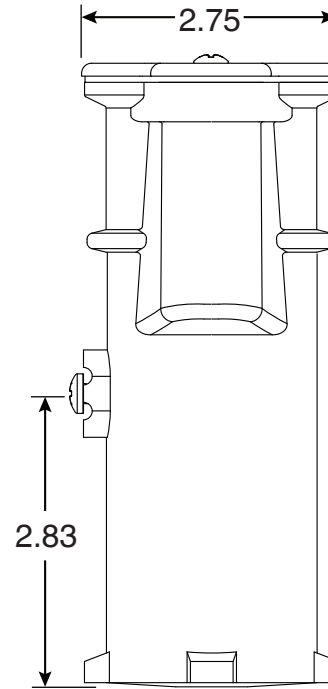

6 Inch Bronze Big Boy Socket with Cap

Part No.
PS-6019-WCAP

Parts List	
QTY	Description
1	PS-6019-BC Socket Bronze
1	PW-6C Wedge
1	PS-60-CAP Assembly
1	5/16-18 x 1-3/4" SS Bolt
1	10-24 x 3/8" Brass Screw

Uses Wedge Assembly
PW-6C

Includes Flush Mount Cap
PS-60-CAP

- 6" Deep Bronze Socket
- Accomodates 1.90" OD Tubing
- Uses PW-6C Wedge Assembly
- Limited Lifetime Warranty

Anchors Must Drain to Prevent Corrosion