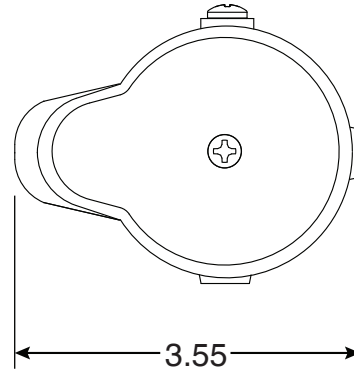

6 Inch Bronze Big Boy Socket with Cap

Part No.
PS-6019-WCAP

Parts List	
QTY	Description
1	PS-6019-BC Socket Bronze
1	PW-6C Wedge
1	PS-60-CAP Assembly
1	5/16-18 x 1-3/4" SS Bolt
1	10-24 x 3/8" Brass Screw

Uses Wedge Assembly
PW-6C

Includes Flush Mount Cap
PS-60-CAP

- 6" Deep Bronze Socket
- Accomodates 1.90" OD Tubing
- Uses PW-6C Wedge Assembly
- Limited Lifetime Warranty

Anchors Must Drain to Prevent Corrosion