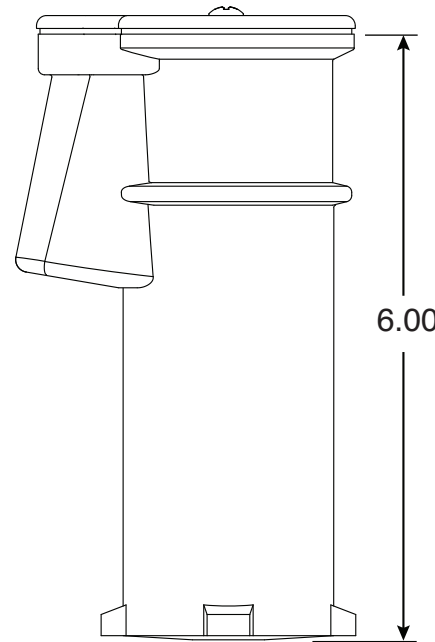

6 Inch Bronze Big Boy Socket with Cap

Part No.
PS-6019-WCAP

Parts List	
QTY	Description
1	PS-6019-BC Socket Bronze
1	PW-6C Wedge
1	PS-60-CAP Assembly
1	5/16-18 x 1-3/4" SS Bolt
1	10-24 x 3/8" Brass Screw

Uses Wedge Assembly
PW-6C

Includes Flush Mount Cap
PS-60-CAP

- 6" Deep Bronze Socket
- Accomodates 1.90" OD Tubing
- Uses PW-6C Wedge Assembly
- Limited Lifetime Warranty

Anchors Must Drain to Prevent Corrosion