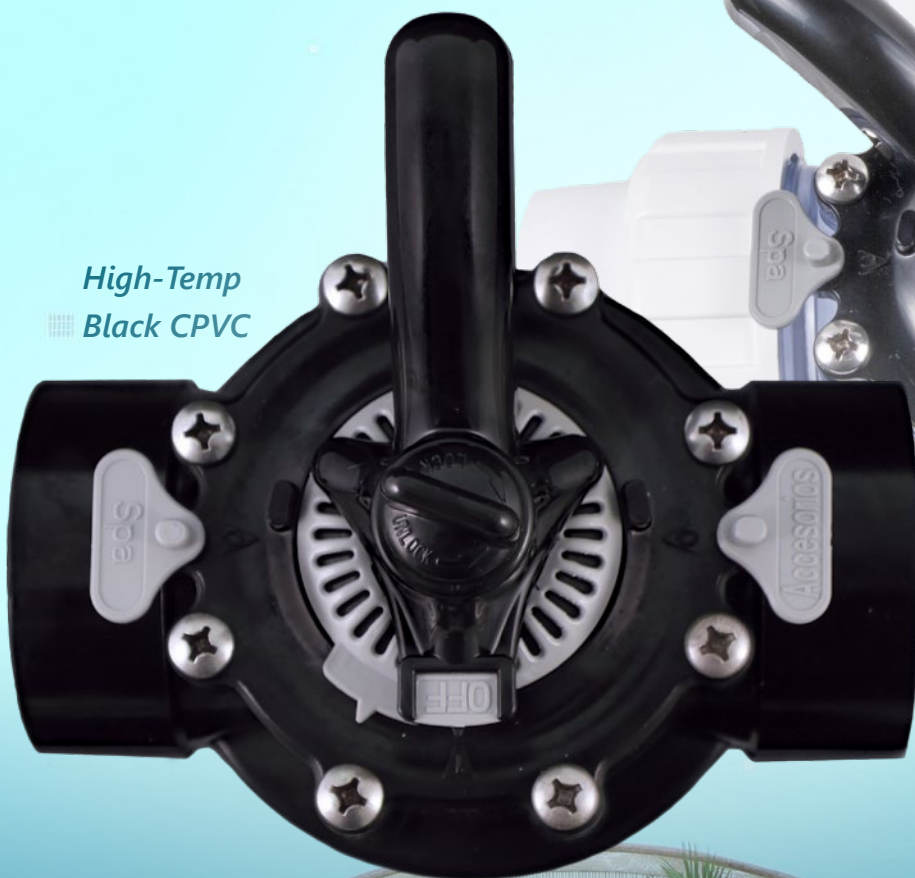

## POOL DIVERTER VALVES

*Teflon® Coated Lifetime Seal*  
*No Maintenance, Worry Free*  
*Thirty-Two Stop Precision Dial*  
*Performance, Quality & Value*

*High-Temp*

*Black CPVC*

*Clear PVC*

**CMP** POOL PRODUCTS

## PROFESSIONAL FEATURES

- Lifetime Seals Never Need Lubrication
- Exclusive 32-Stop Dial for Precise Control
- Interchangeable Flow Tabs for Marking Ports (English & Spanish)
- Advanced T-Gasket Seal on Union Valves
- High-Temp CPVC Styles Awarded the NSF International Seal
- Clear PVC Option for Easy Inspection
- Also Available in Gray PVC