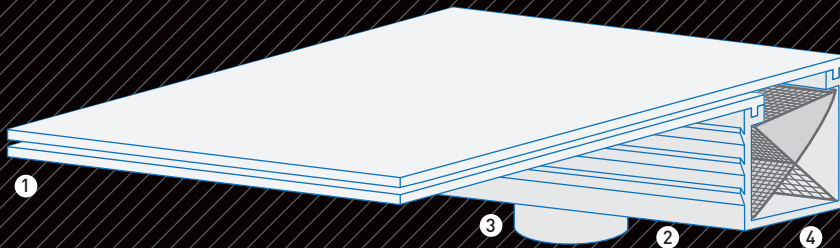

Sheer Curtain™

Sheer Descent Rain

Sheer Descent Cascade

Sheer Arc™ Series

Arc waterfalls project up at 45 degrees and then naturally arc and descend to the pool surface. Sheer Arc waterfalls can be positioned just above the waterline, making it perfect for vinyl liner pools. This feature is available in Sheer Arc Rain or Sheer Arc Cascade.

Sheer Arc Rain

Sheer Arc Cascade

The Jet Series

Deck Jets add excitement and fun to your pool and spa experience. They create a beautiful shimmering arc of water that cascades gently from your pool deck into your pool or spa. The Deck Jets can be installed in almost any combination and adjusted 360 degrees, allowing for infinite combinations of dazzling effects.

Deck Jet

Laminar Jets with LED

MiniJet®

Getting Technical

Our waterfalls are unique. Unlike our competitors, we design our waterfalls with an X-Baffle™ made with a solid PVC body to ensure sturdy and long-lasting installation. We construct

our waterfall fitting from the same material to speed installation. Our waterfalls are also made with a clear lip to match any pool facade.

Our Sheer Water Features

- 1 Clear lip and body for simplified color matching
- 2 Extra large trough and mortar grooves for solid installation
- 3 PVC grade pipe entry fitting
- 4 Solid attached X-Baffle water diffuser with tapered entry point