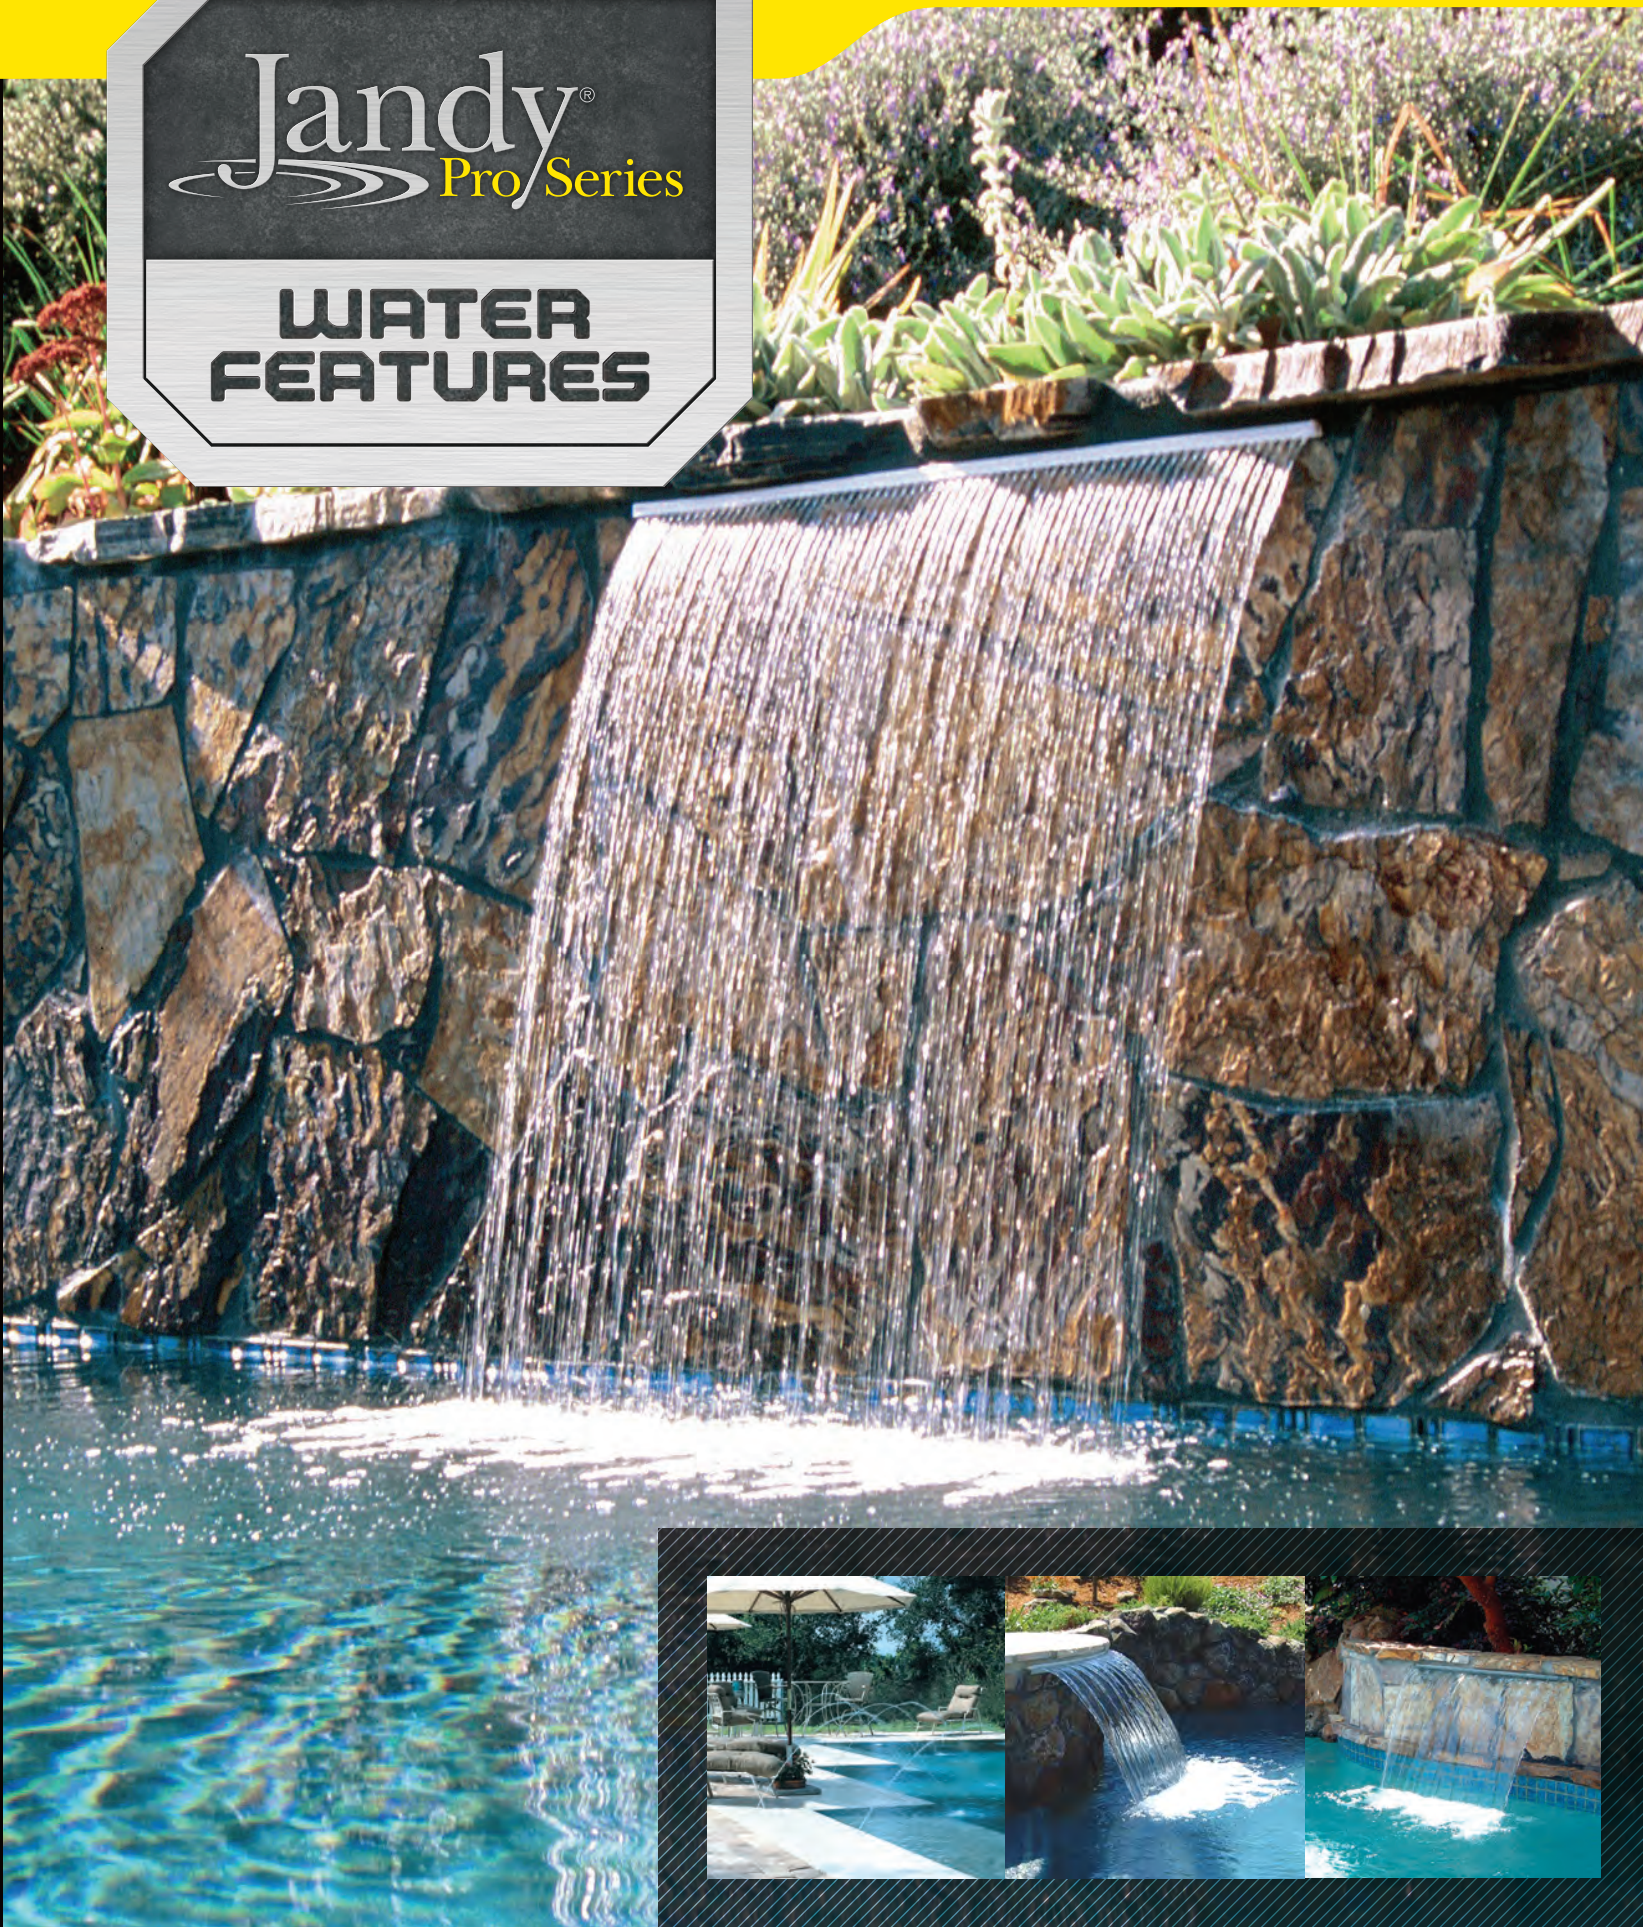

Jandy®
Pro Series

**WATER
FEATURES**

Sheer Water Features

Create the outdoor ambiance of your dreams, whether it be an enchanting oasis, kid-friendly water park, or exotic poolside backdrop. The possibilities are endless when utilizing the wide range of Zodiac® water features.

Customize Your Pool

Sheer Descent® Series

Get the one-and-only Sheer Descent waterfall originally developed by Zodiac Pool Systems. Uniquely created to produce a clear arc of water that can be adjusted from a silent, glass-like sheet of water to a rushing mountain waterfall, Sheer Descent is the industry standard unequaled in features and performance. Each feature is available in lengths from twelve inches to eight feet with the option of curved and extended lip models.