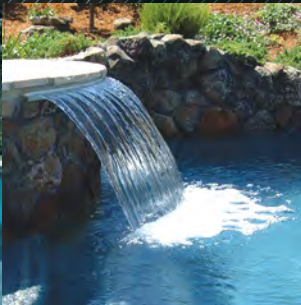

Jandy®
Pro Series

**WATER
FEATURES**

Sheer Water Features

Create the outdoor ambiance of your dreams, whether it be an enchanting oasis, kid-friendly water park, or exotic poolside backdrop. The possibilities are endless when utilizing the wide range of Zodiac® water features.

Customize Your Pool

Sheer Descent® Series

Get the one-and-only Sheer Descent waterfall originally developed by Zodiac Pool Systems. Uniquely created to produce a clear arc of water that can be adjusted from a silent, glass-like sheet of water to a rushing mountain waterfall, Sheer Descent is the industry standard unequaled in features and performance. Each feature is available in lengths from twelve inches to eight feet with the option of curved and extended lip models.

Light Up the Night

At night, even when your pool isn't in use, it can still be the focal point of your backyard. With the **Sheer Descent with Fiberfall®** you have the ability to aesthetically brighten your dark backyard.

Sheer Arc Rain

Sheer Arc Cascade

The Jet Series

Deck Jets add excitement and fun to your pool and spa experience. They create a beautiful shimmering arc of water that cascades gently from your pool deck into your pool or spa. The Deck Jets can be installed in almost any combination and adjusted 360 degrees, allowing for infinite combinations of dazzling effects.