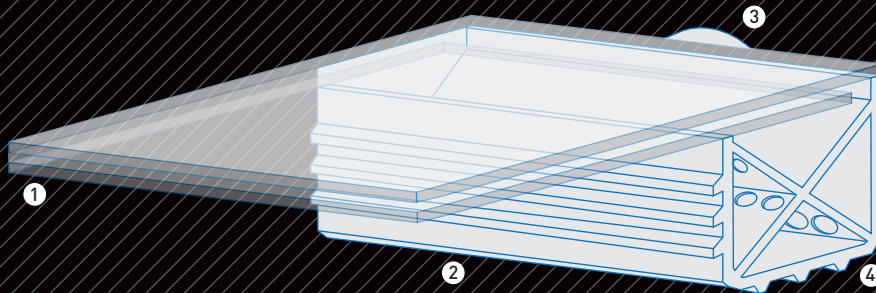

Sheer Curtain™

Sheer Descent Rain

Sheer Descent Cascade

Sheer Arc™ Series

Arc waterfalls project up at 45 degrees and then naturally arc and descend to the pool surface. Sheer Arc waterfalls can be positioned just above the waterline, making it perfect for vinyl liner pools. This feature is available in Sheer Arc Rain or Sheer Arc Cascade.

Sheer Arc Rain

Sheer Arc Cascade

The Jet Series

Deck Jets add excitement and fun to your pool and spa experience. They create a beautiful shimmering arc of water that cascades gently from your pool deck into your pool or spa. The Deck Jets can be installed in almost any combination and adjusted 360 degrees, allowing for infinite combinations of dazzling effects.

Deck Jet

Laminar Jets with LED

MiniJet®

Getting Technical

Our waterfalls are unique. Unlike our competitors, we design our waterfalls with an X-Baffle™ made with a solid PVC body to ensure sturdy and long-lasting installation. We construct

our waterfall fitting from the same material to speed installation. Our waterfalls are also made with a clear lip to match any pool facade.

Our Sheer Water Features

- 1 Clear lip and body for simplified color matching
- 2 Extra large trough and mortar grooves for solid installation
- 3 PVC grade pipe entry fitting
- 4 Solid attached X-Baffle water diffuser with tapered entry point