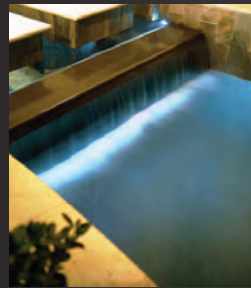

Jandy®
Pro Series

**WATER
FEATURES**

Sheer Water Features

Create the outdoor ambiance of your dreams, whether it be an enchanting oasis, kid-friendly water park, or exotic poolside backdrop. The possibilities are endless when utilizing the wide range of Zodiac® water features.

Customize Your Pool

Sheer Descent® Series

Get the one-and-only Sheer Descent waterfall originally developed by Zodiac Pool Systems. Uniquely created to produce a clear arc of water that can be adjusted from a silent, glass-like sheet of water to a rushing mountain waterfall, Sheer Descent is the industry standard unequaled in features and performance. Each feature is available in lengths from twelve inches to eight feet with the option of curved and extended lip models.

Light Up the Night

At night, even when your pool isn't in use, it can still be the focal point of your backyard. With the **Sheer Descent with Fiberfall®** you have the ability to aesthetically brighten your dark backyard.

our waterfall fitting from the same material to speed installation. Our waterfalls are also made with a clear lip to match any pool facade.

Our Sheer Water Features

- 1 Clear lip and body for simplified color matching
- 2 Extra large trough and mortar grooves for solid installation
- 3 PVC grade pipe entry fitting
- 4 Solid attached X-Baffle water diffuser with tapered entry point