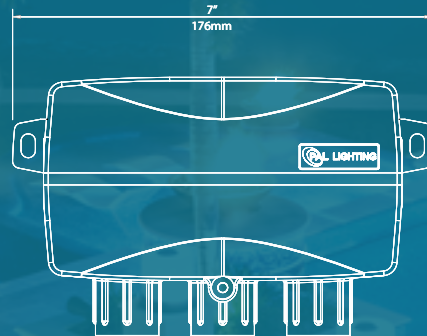

PCR-1Z DRIVER

- Single Zone (Upgradeable to Dual)
- Low Voltage 24V DC
- Fully serviceable and upgradeable
- Optional Wi-Fi
- UL Listed to UL676 Pool & Spa Lighting Class 2 LED Driver
- AS/NZ Approved

Remote Control

64-PCR-1Z-16	PAL 16W Multi Color Single Zone Remote Control Transformer 24VDC	24V / 16W
64-PCR-1Z-35	PAL 35W Multi Color Single Zone Remote Control Transformer 24VDC	24V / 35W
64-PCR-1Z-65	PAL 65W Multi Color Single Zone Remote Control Transformer 24VDC	24V / 65W

Remote & Wi-Fi Control

64-PCR-1Z-16	PAL 16W Multi Color Single Zone Remote Control Transformer & Wi-Fi 24VDC	24V / 16W
64-PCR-1Z-35	PAL 35W Multi Color Single Zone Remote Control Transformer & Wi-Fi 24VDC	24V / 35W
64-PCR-1Z-65	PAL 605W Multi Color Single Zone Remote Control Transformer & Wi-Fi 24VDC	24V / 65W

APPLE AND ANDROID APPS AVAILABLE AT GOOGLE PLAY AND ITUNES
WWW.PALLIGHTING.COM