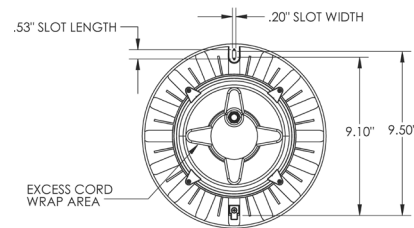

kēlo[®]XL LED Light

The kēloXL is a 12VAC 10" class LED pool light for gunite, fiberglass and vinyl liner pools.

- Low profile design
- RGB color model (38W)
- White only model (42W)
 - 2,395 lumens and is equivalent to 300W incandescent light
- No bonding or grounding required
- Corrosion resistant, sealed design
- Diamond pattern lens
- 80' and 150' cord options with built-in cord keeper
- Trim plate available in White or Gray
- Color functionality:
 - (6) colors (white, blue, green, red, amber, magenta)
 - and (2) light shows
- 3 year warranty
- ETL Listed – Conforms to UL676
- Certified to CSA C22.2 #89
- Compatible with most S.R.Smith transformers excluding WIR-Tran and SRS-TX-30

Part No.	Description
KLED-C-XL-80	kēloXL 38W RGB LED 10" Light, 80' cord, White Trim Plate
KLED-C-XL-150	kēloXL 38W RGB LED 10" Light, 150' cord, White Trim Plate
KLED-W-XL-80	kēloXL 42W White LED 10" Light, 80' cord, White Trim Plate
KLED-W-XL-150	kēloXL 42W White LED 10" Light, 150' cord, White Trim Plate
KLED-C-XL-G-80	kēloXL 38W RGB LED 10" Light, 80' cord, Gray Trim Plate
KLED-C-XL-G-150	kēloXL 38W RGB LED 10" Light, 150' cord, Gray Trim Plate
KLED-W-XL-G-80	kēloXL 42W White LED 10" Light, 80' cord, Gray Trim Plate
KLED-W-XL-G-150	kēloXL 42W White LED 10" Light, 150' cord, Gray Trim Plate