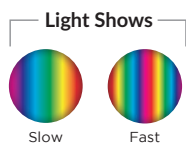

kēlo[®]XL LED Light

The kēloXL is a 12VAC 10" class LED pool light for gunite, fiberglass and vinyl liner pools.

- Low profile design
- RGB color model (38W)
- White only model (42W)
 - 2,395 lumens and is equivalent to 300W incandescent light
- No bonding or grounding required
- Corrosion resistant, sealed design
- Diamond pattern lens
- 80' and 150' cord options with built-in cord keeper
- Trim plate available in White or Gray
- Color functionality:
 - (6) colors (white, blue, green, red, amber, magenta)
 - and (2) light shows
- 3 year warranty
- ETL Listed – Conforms to UL676
- Certified to CSA C22.2 #89
- Compatible with most S.R.Smith transformers excluding WIR-Tran and SRS-TX-30

Part No.	Description
KLED-C-XL-80	kēloXL 38W RGB LED 10" Light, 80' cord, White Trim Plate
KLED-C-XL-150	kēloXL 38W RGB LED 10" Light, 150' cord, White Trim Plate
KLED-W-XL-80	kēloXL 42W White LED 10" Light, 80' cord, White Trim Plate
KLED-W-XL-150	kēloXL 42W White LED 10" Light, 150' cord, White Trim Plate
KLED-C-XL-G-80	kēloXL 38W RGB LED 10" Light, 80' cord, Gray Trim Plate
KLED-C-XL-G-150	kēloXL 38W RGB LED 10" Light, 150' cord, Gray Trim Plate
KLED-W-XL-G-80	kēloXL 42W White LED 10" Light, 80' cord, Gray Trim Plate
KLED-W-XL-G-150	kēloXL 42W White LED 10" Light, 150' cord, Gray Trim Plate