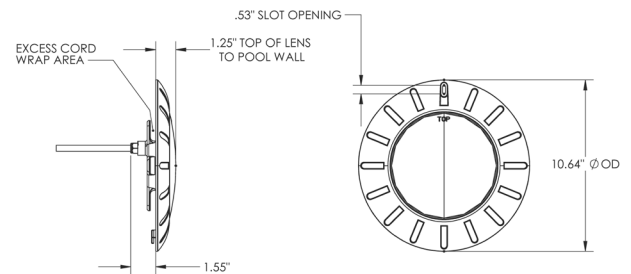

kēlo[®]XL LED Light

The kēloXL is a 12VAC 10" class LED pool light for gunite, fiberglass and vinyl liner pools.

- Low profile design
- RGB color model (38W)
- White only model (42W)
 - 2,395 lumens and is equivalent to 300W incandescent light
- No bonding or grounding required
- Corrosion resistant, sealed design
- Diamond pattern lens
- 80' and 150' cord options with built-in cord keeper
- Trim plate available in White or Gray
- Color functionality:
 - (6) colors (white, blue, green, red, amber, magenta)
 - and (2) light shows
- 3 year warranty
- ETL Listed – Conforms to UL676
- Certified to CSA C22.2 #89
- Compatible with most S.R.Smith transformers excluding WIR-Tran and SRS-TX-30

Part No.	Description
KLED-C-XL-80	kēloXL 38W RGB LED 10" Light, 80' cord, White Trim Plate
KLED-C-XL-150	kēloXL 38W RGB LED 10" Light, 150' cord, White Trim Plate
KLED-W-XL-80	kēloXL 42W White LED 10" Light, 80' cord, White Trim Plate
KLED-W-XL-150	kēloXL 42W White LED 10" Light, 150' cord, White Trim Plate
KLED-C-XL-G-80	kēloXL 38W RGB LED 10" Light, 80' cord, Gray Trim Plate
KLED-C-XL-G-150	kēloXL 38W RGB LED 10" Light, 150' cord, Gray Trim Plate
KLED-W-XL-G-80	kēloXL 42W White LED 10" Light, 80' cord, Gray Trim Plate
KLED-W-XL-G-150	kēloXL 42W White LED 10" Light, 150' cord, Gray Trim Plate