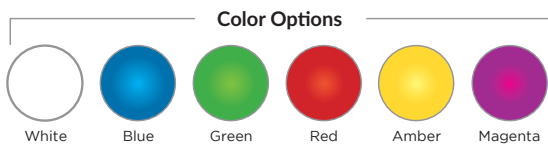

kēlo[®]XL LED Light

The kēloXL is a 12VAC 10" class LED pool light for gunite, fiberglass and vinyl liner pools.

- Low profile design
- RGB color model (38W)
- White only model (42W)
 - 2,395 lumens and is equivalent to 300W incandescent light
- No bonding or grounding required
- Corrosion resistant, sealed design
- Diamond pattern lens
- 80' and 150' cord options with built-in cord keeper
- Trim plate available in White or Gray
- Color functionality:
 - (6) colors (white, blue, green, red, amber, magenta)
 - and (2) light shows
- 3 year warranty
- ETL Listed – Conforms to UL676
- Certified to CSA C22.2 #89
- Compatible with most S.R.Smith transformers excluding WIR-Tran and SRS-TX-30

Part No.	Description
KLED-C-XL-80	kēloXL 38W RGB LED 10" Light, 80' cord, White Trim Plate
KLED-C-XL-150	kēloXL 38W RGB LED 10" Light, 150' cord, White Trim Plate
KLED-W-XL-80	kēloXL 42W White LED 10" Light, 80' cord, White Trim Plate
KLED-W-XL-150	kēloXL 42W White LED 10" Light, 150' cord, White Trim Plate
KLED-C-XL-G-80	kēloXL 38W RGB LED 10" Light, 80' cord, Gray Trim Plate
KLED-C-XL-G-150	kēloXL 38W RGB LED 10" Light, 150' cord, Gray Trim Plate
KLED-W-XL-G-80	kēloXL 42W White LED 10" Light, 80' cord, Gray Trim Plate
KLED-W-XL-G-150	kēloXL 42W White LED 10" Light, 150' cord, Gray Trim Plate