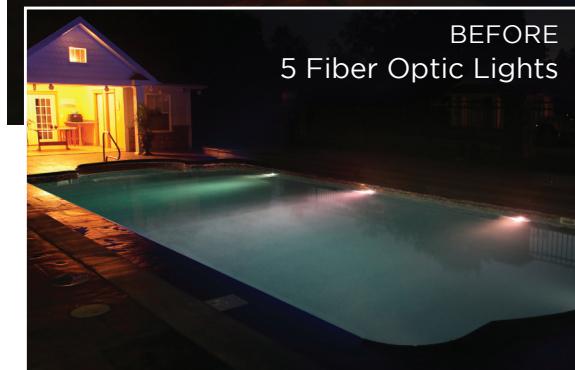

FIBER TO LED TRANSFORMATION

BEFORE
5 Fiber Optic Lights

Between the 1980's and early 2000's fiber optic lighting was commonly used in swimming pools. Over time, fiber can degrade, leaving pools looking dark, dull, and dated. S.R.Smith **Power Tower (PT-6001 & PT-6002) Fiber to LED Conversion Kits** give builders and service companies a solution to upgrade fading fiber to LED lighting using the existing fiber conduit.