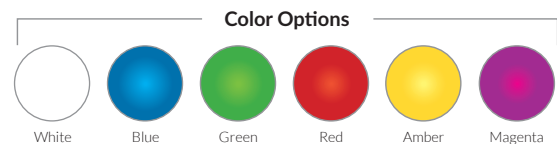

TREO® LED Light

The TREO is a 12VAC, 5 Watt LED underwater light for gunite, vinyl liner, and fiberglass pools with a replaceable LED lamp.

- Serviceable design – Replaceable LED lamp
- Designed for use with 1.5" diameter threaded wall fittings
- Available in lengths of 30', 50', 80', 150'
- No earth bonding required
- White or color changing LED models available
- Color functionality:
  - Advanced operation with poolLUX Premier – Up to (49) color variations and dimming control (via wireless remote)
  - 12VAC operation – (6) colors (white, blue, green, red, amber, magenta) and (2) light shows
- Color memory function
- Five colored trim rings included to match the surface of your pool
- Three year warranty
- ETL Listed – Conforms to UL676
- Certified to CSA C22.2 #89
- Compatible with all S.R.Smith lighting control power units

Model No.	Description
FLED-C-TR-30	(1) TREO 5 Watt RGB LED Light, 30' Cord
FLED-C-TR-50	(1) TREO 5 Watt RGB LED Light, 50' Cord
FLED-C-TR	(1) TREO 5 Watt RGB LED Light, 80' Cord
FLED-C-TR-PK8	(8) TREO 5 Watt RGB LED Lights, 80' Cord
FLED-C-TR-150	(1) TREO 5 Watt RGB LED Light, 150' Cord
FLED-C-TR-150-PK8	(8) TREO 5 Watt RGB LED Lights, 150' Cord
FLED-W-TR	(1) TREO 5 Watt White LED Light, 80' Cord
FLED-W-TR-150	(1) TREO 5 Watt White LED Light, 150' Cord
FLED-VK-TR	TREO Vinyl Adapter Kit
FLED-LAU-C	RGB Replacement Lamp
FLED-LAU-W	White Replacement Lamp

kēlo™ LED Light

The kēlo is a 12VAC, 7 Watt LED underwater light for gunite, vinyl liner, and fiberglass pools.

- Low profile design
- Designed for use with 1.5" diameter threaded wall fittings
- Available in lengths of 30', 80', 150'
- No earth bonding required
- Color functionality:
  - Advanced operation with poolLUX Premier – Up to (49) color variations and dimming control (via wireless remote)
  - 12VAC operation – (6) colors (white, blue, green, red, amber, magenta) and (2) light shows
- Color LED with memory function
- Five colored trim rings included to match the surface of your pool
- Three year warranty
- ETL Listed – Conforms to UL676
- Certified to CSA C22.2 #89
- Compatible with all S.R.Smith lighting control power units