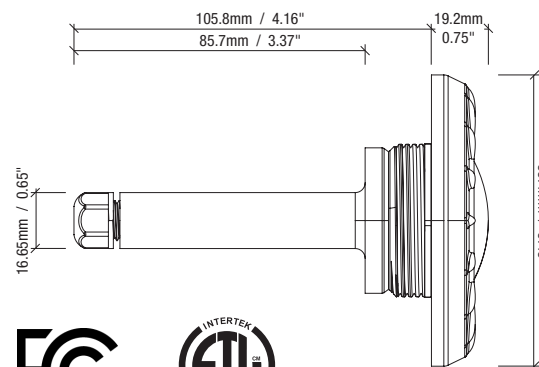

MOD-LITE® PowerPass® Wireless

Mod-Lite™ is an LED light that blends modular design with wireless power to deliver unmatched flexibility, convenience, safety and savings. PowerPass™ technology allows power to flow directly to the wireless LED lamp module, without a physical connection to power; making installation faster, safer and more efficient; plus replacement and winterization is a snap.

- 12VAC 7 Watt LED light for gunite, vinyl liner, and fiberglass pools and spas
- Low profile wireless lamp
- Designed for use with standard 1.5" wall fittings and conduit down to 0.75"
- Available in lengths of 80' or 150' as single units or in bulk packs
- No earth bonding required
- Color functions:
  - Advanced color functionality with poolLUX Premier: (49) color variations and 4 levels of dimming via wireless remote
  - 12V controls: (6) colors (white, blue, green, red, amber, magenta), and (2) light shows (fast/slow)
- (5) colored trim plates in (2) different shapes (square and round) for a total of (10) options for maximum customization
- Three year warranty
- ETL Listed – Conforms to UL676
- Certified to CSA C22.2 #89
- Compatible with all S.R.Smith lighting control power units

Model No.	Description
MLED-C-80	(1) Mod-Lite 7 Watt RGB LED Light, 80' Cord
MLED-C-80-PK10	(10) Mod-Lite 7 Watt RGB LED Lights, 80' Cord
MLED-C-150	(1) Mod-Lite 7 Watt RGB LED Light, 150' Cord
MLED-C-150-PK8	(8) Mod-Lite 7 Watt RGB LED Lights, 150' Cord
MLED-LM-C	Mod-Lite 7 Watt RGB LED Replacement Lamp