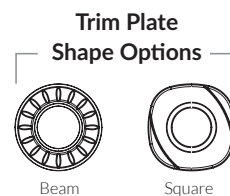

MOD-LITE® PowerPass® Wireless

Mod-Lite™ is an LED light that blends modular design with wireless power to deliver unmatched flexibility, convenience, safety and savings. PowerPass™ technology allows power to flow directly to the wireless LED lamp module, without a physical connection to power; making installation faster, safer and more efficient; plus replacement and winterization is a snap.

- 12VAC 7 Watt LED light for gunite, vinyl liner, and fiberglass pools and spas
- Low profile wireless lamp
- Designed for use with standard 1.5" wall fittings and conduit down to 0.75"
- Available in lengths of 80' or 150' as single units or in bulk packs
- No earth bonding required
- Color functions:
  - Advanced color functionality with poolLUX Premier: (49) color variations and 4 levels of dimming via wireless remote
  - 12V controls: (6) colors (white, blue, green, red, amber, magenta), and (2) light shows (fast/slow)
- (5) colored trim plates in (2) different shapes (square and round) for a total of (10) options for maximum customization
- Three year warranty
- ETL Listed – Conforms to UL676
- Certified to CSA C22.2 #89
- Compatible with all S.R.Smith lighting control power units

Model No.	Description
MLED-C-80	(1) Mod-Lite 7 Watt RGB LED Light, 80' Cord
MLED-C-80-PK10	(10) Mod-Lite 7 Watt RGB LED Lights, 80' Cord
MLED-C-150	(1) Mod-Lite 7 Watt RGB LED Light, 150' Cord
MLED-C-150-PK8	(8) Mod-Lite 7 Watt RGB LED Lights, 150' Cord
MLED-LM-C	Mod-Lite 7 Watt RGB LED Replacement Lamp

* Available With poolLUX Premier

MOD-LITE® MultiWhite™ PowerPass® Wireless

Finally. 3 Whites in 1 Light.

Mod-Lite® MultiWhite™ is the newest revolution in white LED lighting.