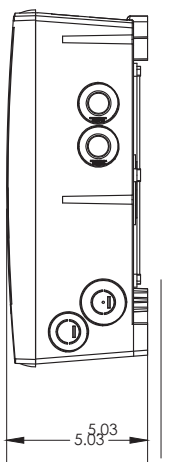

poolLUX® Plus2

Dual Zone transformer with wireless control

- (2) 60W low-voltage transformers
- Independent or synchronized control of each transformer
- External Illuminated control switches for each transformer
- Extended range (100' line of sight) wireless remote with one-touch color sync for S.R.Smith LED lights
  - S.R.Smith LED lights feature (6) colors and (2) shows
- Compatible with other 12VAC power toggle LED lights
- Oversized wiring space with convenient terminal strip connections
- Internal self-resetting thermal fuse to protect against overheating conditions
- Fast acting replaceable current fuse for safety enhancing short circuit protection
- Accessible low voltage 12VAC and 13VAC wiring terminals for standard or extended wiring runs
- Corrosion resistant (NEMA 3R) and sound dampening housing (quiet operation)
- (4) low-voltage and (4) line-voltage combination knockouts (3/4" or 1") plus (2) special use knockouts
- ETL Listed - Conforms to UL 379 (Pool, Spa and Fountain Power Unit Standard)
- Certified to CSA C22.2#218.1
- Two year warranty