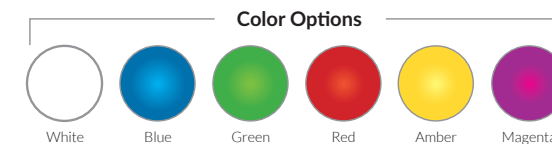

Model No.	Description
KLED-C-30	(1) kēlo 7 Watt RGB LED Light, 30' Cord
KLED-C-80	(1) kēlo 7 Watt RGB LED Light, 80' Cord
KLED-C-80-PK8	(8) kēlo 7 Watt RGB LED Lights, 80' Cord
KLED-C-150	(1) kēlo 7 Watt RGB LED Light, 150' Cord
KLED-C-150-PK8	(8) kēlo 7 Watt RGB LED Lights, 150' Cord