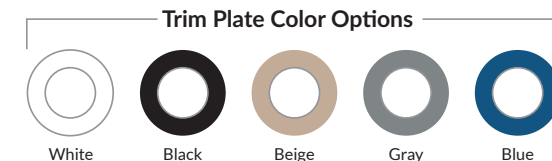

*Actual white shades will vary upon pool interior colors

Mod-Lite MultiWhite is not compatible with poolLUX Premier.