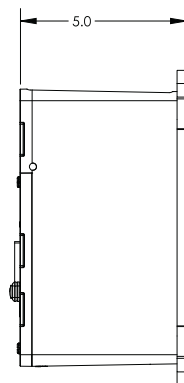

poolLUX® Premier

Custom Lighting System with Wireless Control

- Works exclusively with S.R.Smith LED lights (excluding the Mod-Lite® MultiWhite™ LED light)
- Extended range (100' line of sight) wireless remote with color selection wheel and dimming bar
- (6) standard colors and (2) shows via on/off power toggle
- Up to (49) color variations via color selection wheel
- Multiple brightness (dimming) options available
  - (4) via wireless remote dimming bar and (15) available via the control panel dimming button
- (10) wiring station system* with a built in 70W power supply (*7W max per station)
- Corrosion resistant (NEMA 3R), sound dampening housing
- (6) low-voltage and (2) line-voltage combination knockouts (3/4" or 1")
- ETL Listed - Conforms to UL 379 (Pool, Spa and Fountain Power Unit Standard)
- Certified to CSA C22.2#218.1
- Two year warranty