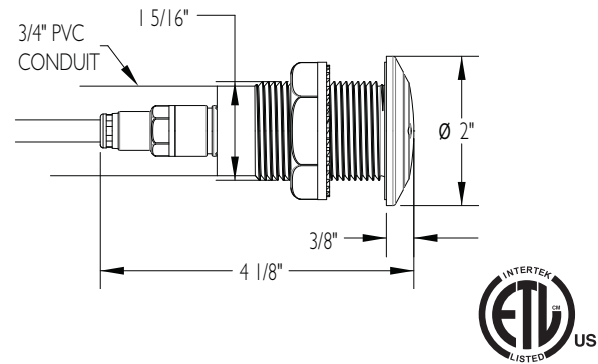

micro LED Light

The micro is 12VAC, 2 Watt LED underwater light designed for accent lighting applications for gunite, vinyl liner and fiberglass pools.

- Available in lengths of 30', 50', 80', 150'
- No earth bonding required
- White or color changing LED models available
- Color functionality:
  - Advanced operation with poolLUX Premier – Up to (49) color variations and dimming control (via wireless remote)
  - 12VAC operation – (6) colors (white, blue, green, red, amber, magenta) and (2) light shows
- Color memory function
- Five colored trim rings included to match the surface of your pool
- Designed for use with 0.75" diameter conduit – Includes wall fitting adapter
- Three year warranty
- ETL Listed – Conforms to UL676
- Certified to CSA C22.2 #89
- Compatible with all S.R.Smith lighting control power units

Model No.	Description
FLED-TM-C-30	(1) micro 2 Watt RGB LED Light, 30' Cord
FLED-TM-C-50	(1) micro 2 Watt RGB LED Light, 50' Cord
FLED-TM-C	(1) micro 2 Watt RGB LED Light, 80' Cord
FLED-TM-C-PK10	(10) micro 2 Watt RGB LED Lights, 80' Cord
FLED-TM-C-150	(1) micro 2 Watt RGB LED Light, 150' Cord
FLED-TM-W	(1) micro 2 Watt White LED Light, 80' Cord
FLED-TM-W-150	(1) micro 2 Watt White LED Light, 150' Cord
FLED-FA-TM	micro Fitting Adapter
FLED-FGGF-TM	micro Gunite Fitting, 3/4" PVC

Fiberglass (FG) LED Light

The FG is a 12VAC, 5 Watt LED underwater light for new construction fiberglass pools.

- Available in lengths of 30', 50', 80', 150'
- No earth bonding required
- White or color changing LED models available
- Color functionality:
  - Advanced operation with poolLUX Premier – Up to (49) color variations and dimming control (via wireless remote)
  - 12VAC operation – (6) colors (white, blue, green, red, amber, magenta) and (2) light shows
- Color memory function
- 0.75" or 0.5" conduit required
- Three year warranty
- ETL Listed – Conforms to UL676
- Certified to CSA C22.2 #89
- Compatible with all S.R.Smith lighting control power units