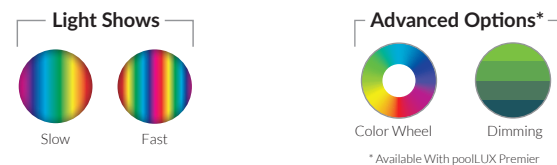

TREO® LED Light

The TREO is a 12VAC, 5 Watt LED underwater light for gunite, vinyl liner, and fiberglass pools with a replaceable LED lamp.

- Serviceable design – Replaceable LED lamp
- Designed for use with 1.5" diameter threaded wall fittings
- Available in lengths of 30', 50', 80', 150'
- No earth bonding required
- White or color changing LED models available
- Color functionality:
  - Advanced operation with poolLUX Premier – Up to (49) color variations and dimming control (via wireless remote)
  - 12VAC operation – (6) colors (white, blue, green, red, amber, magenta) and (2) light shows
- Color memory function
- Five colored trim rings included to match the surface of your pool
- Three year warranty
- ETL Listed – Conforms to UL676
- Certified to CSA C22.2 #89
- Compatible with all S.R.Smith lighting control power units

Model No.	Description
FLED-C-TR-30	(1) TREO 5 Watt RGB LED Light, 30' Cord
FLED-C-TR-50	(1) TREO 5 Watt RGB LED Light, 50' Cord
FLED-C-TR	(1) TREO 5 Watt RGB LED Light, 80' Cord
FLED-C-TR-PK8	(8) TREO 5 Watt RGB LED Lights, 80' Cord
FLED-C-TR-150	(1) TREO 5 Watt RGB LED Light, 150' Cord
FLED-C-TR-150-PK8	(8) TREO 5 Watt RGB LED Lights, 150' Cord
FLED-W-TR	(1) TREO 5 Watt White LED Light, 80' Cord
FLED-W-TR-150	(1) TREO 5 Watt White LED Light, 150' Cord
FLED-VK-TR	TREO Vinyl Adapter Kit
FLED-LAU-C	RGB Replacement Lamp
FLED-LAU-W	White Replacement Lamp

kēlo™ LED Light

The kēlo is a 12VAC, 7 Watt LED underwater light for gunite, vinyl liner, and fiberglass pools.

- Low profile design
- Designed for use with 1.5" diameter threaded wall fittings
- Available in lengths of 30', 80', 150'
- No earth bonding required
- Color functionality:
  - Advanced operation with poolLUX Premier – Up to (49) color variations and dimming control (via wireless remote)
  - 12VAC operation – (6) colors (white, blue, green, red, amber, magenta) and (2) light shows
- Color LED with memory function
- Five colored trim rings included to match the surface of your pool
- Three year warranty
- ETL Listed – Conforms to UL676
- Certified to CSA C22.2 #89
- Compatible with all S.R.Smith lighting control power units