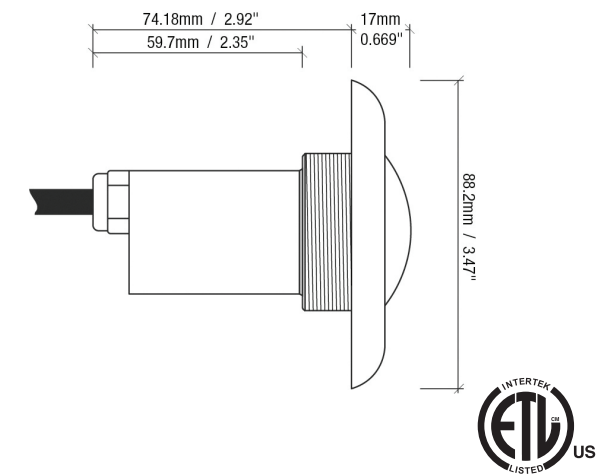

Model No.	Description
KLED-C-30	(1) kēlo 7 Watt RGB LED Light, 30' Cord
KLED-C-80	(1) kēlo 7 Watt RGB LED Light, 80' Cord
KLED-C-80-PK8	(8) kēlo 7 Watt RGB LED Lights, 80' Cord
KLED-C-150	(1) kēlo 7 Watt RGB LED Light, 150' Cord
KLED-C-150-PK8	(8) kēlo 7 Watt RGB LED Lights, 150' Cord