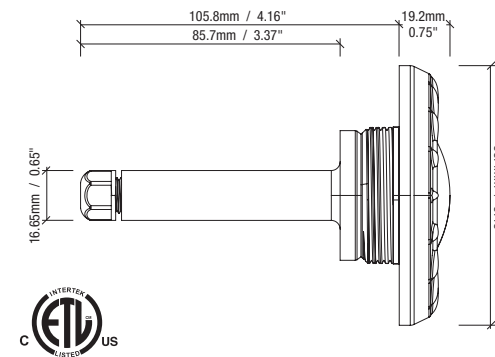

Model No.	Description
MLED-MW-80	(1) Mod-Lite 9W MultiWhite LED, 80' Cord
MLED-MW-150	(1) Mod-Lite 9W MultiWhite LED, 150' Cord
MLED-LM-MW	(1) Mod-Lite 9W MultiWhite LED Replacement Lamp Module
MLED-CMW-80	(1) Mod-Lite 7W RGB LED Light and (1) Mod-Lite 9W MultiWhite LED Lamp Module, 80' Cord
MLED-CMW-150	(1) Mod-Lite 7W RGB LED Light and (1) Mod-Lite 9W MultiWhite LED Lamp Module, 150' Cord