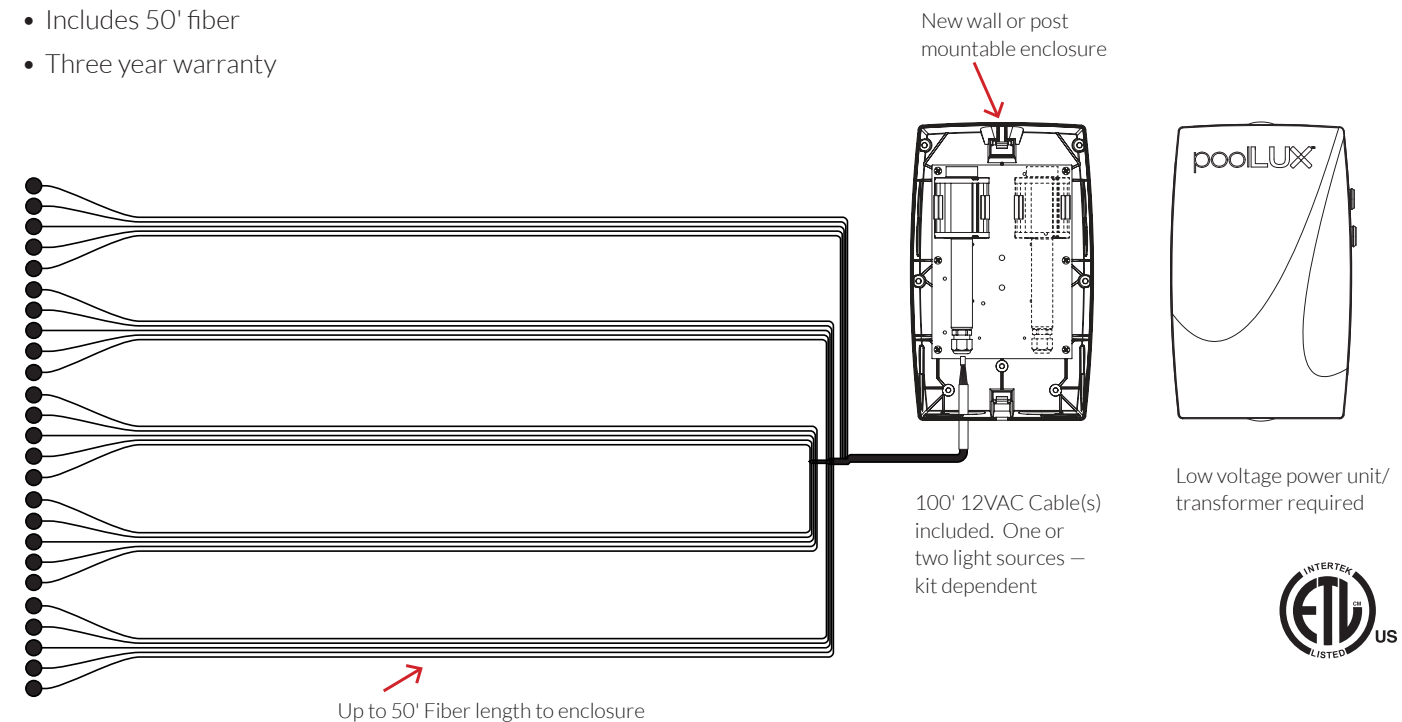

LED Star Feature Kits

The newly reconfigured LED Star Feature kits now include either a single or dual 12VAC, 5 watt LED light source with a 25- or 50-point fiber optic transmission system for gunite pools or other concrete based features such as patios, walk ways, bar tops, stone/paver walls, etc. These upgraded kits now come in a corrosion resistant, wall- or post-mounted, NEMA 3R enclosure and offer up to 50' fiber runs.

- 25 or 50 Star Points
- Advanced color functionality when powered by a poolLUX Premier control unit:
  - Up to (49) color variations and dimming control (via wireless remote)
  - 12VAC operation – (6) colors (white, blue, green, red, amber, magenta) and (2) light shows
- ETL Listed – Conforms to UL 2108
- Certified to CSA C22.2 #250
- Compatible with all S.R.Smith lighting transformers and control power units
- Memory function
- 100' of 12VAC cable
- Includes 50' fiber
- Three year warranty