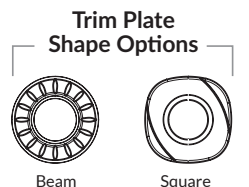

*Actual white shades will vary upon pool interior colors

Mod-Lite MultiWhite is not compatible with poolLUX Premier.