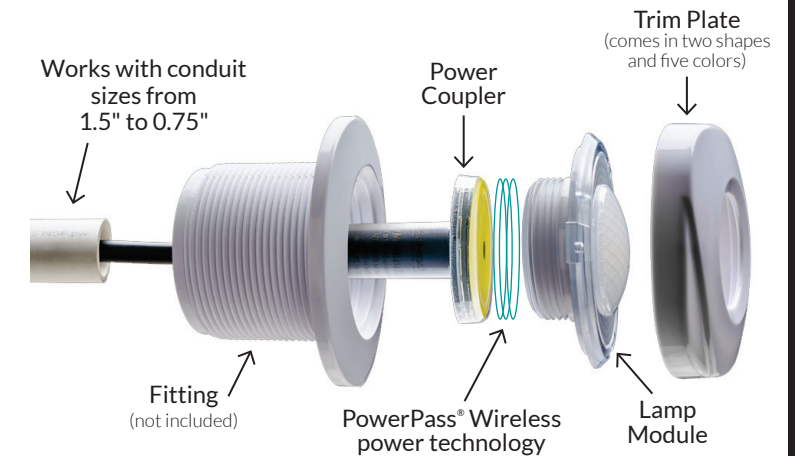

More Hues. Less SKUs!

Combo packs available with both MultiWhite and RGB lamp modules! Now you can easily change from white to RGB with a twist of the wrist.

- 3 whites in 1 light (Cool White, Classic White, Warm White)
- 12VAC 9W LED light for gunite, vinyl liner and fiberglass pools
- Newest addition to the innovative Mod-Lite family of PowerPass® Wireless Technology enabled LED lighting solutions
- Low profile wireless lamp
- Designed for use with standard 1.5" wall fittings and conduit down to 0.75"
- Available in length of 80' or 150', as single units or as a combo pack with RGB Mod-Lite lamp module
- (5) colored trim plates in (2) different shapes (square and round) for a total of (10) options for maximum customization
- 3-year warranty
- ETL Listed – Conforms to UL676, certified to CSA C22.2 #89