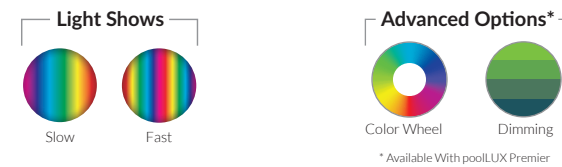

micro LED Light

The micro is 12VAC, 2 Watt LED underwater light designed for accent lighting applications for gunite, vinyl liner and fiberglass pools.

- Available in lengths of 30', 50', 80', 150'
- No earth bonding required
- White or color changing LED models available
- Color functionality:
  - Advanced operation with poolLUX Premier – Up to (49) color variations and dimming control (via wireless remote)
  - 12VAC operation – (6) colors (white, blue, green, red, amber, magenta) and (2) light shows
- Color memory function
- Five colored trim rings included to match the surface of your pool
- Designed for use with 0.75" diameter conduit – Includes wall fitting adapter
- Three year warranty
- ETL Listed – Conforms to UL676
- Certified to CSA C22.2 #89
- Compatible with all S.R.Smith lighting control power units

Model No.	Description
FLED-TM-C-30	(1) micro 2 Watt RGB LED Light, 30' Cord
FLED-TM-C-50	(1) micro 2 Watt RGB LED Light, 50' Cord
FLED-TM-C	(1) micro 2 Watt RGB LED Light, 80' Cord
FLED-TM-C-PK10	(10) micro 2 Watt RGB LED Lights, 80' Cord
FLED-TM-C-150	(1) micro 2 Watt RGB LED Light, 150' Cord
FLED-TM-W	(1) micro 2 Watt White LED Light, 80' Cord
FLED-TM-W-150	(1) micro 2 Watt White LED Light, 150' Cord
FLED-FA-TM	micro Fitting Adapter
FLED-FGGF-TM	micro Gunite Fitting, 3/4" PVC

Fiberglass (FG) LED Light

The FG is a 12VAC, 5 Watt LED underwater light for new construction fiberglass pools.

- Available in lengths of 30', 50', 80', 150'
- No earth bonding required
- White or color changing LED models available
- Color functionality:
  - Advanced operation with poolLUX Premier – Up to (49) color variations and dimming control (via wireless remote)
  - 12VAC operation – (6) colors (white, blue, green, red, amber, magenta) and (2) light shows
- Color memory function
- 0.75" or 0.5" conduit required
- Three year warranty
- ETL Listed – Conforms to UL676
- Certified to CSA C22.2 #89
- Compatible with all S.R.Smith lighting control power units