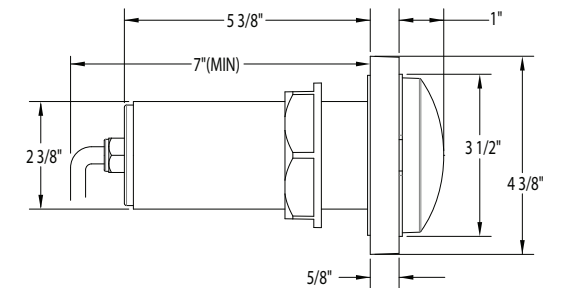

Model No.	Description
FLED-C-FG-30	(1) Fiberglass 5 Watt RGB LED Light, 30' Cord
FLED-C-FG-50	(1) Fiberglass 5 Watt RGB LED Light, 50' Cord
FLED-C-FG	(1) Fiberglass 5 Watt RGB LED Light, 80' Cord
FLED-C-FG-150	(1) Fiberglass 5 Watt RGB LED Light, 150' Cord
FLED-W-FG-30	(1) Fiberglass 5 Watt White Only Light, 30' Cord
FLED-W-FG-50	(1) Fiberglass 5 Watt White Only Light, 50' Cord
FLED-W-FG	(1) Fiberglass 5 Watt White Only Light, 80' Cord
FLED-W-FG-150	(1) Fiberglass 5 Watt White Only Light, 150' Cord
FLED-LAU-C	Fiberglass RGB Replacement Lamp
FLED-LAU-W	Fiberglass White Replacement Lamp
FLED-LC-FG	Clear Snap-On Cover