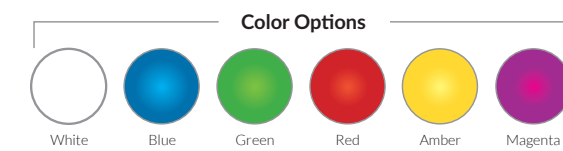

Model No.	Description
FLED-C-FG-30	(1) Fiberglass 5 Watt RGB LED Light, 30' Cord
FLED-C-FG-50	(1) Fiberglass 5 Watt RGB LED Light, 50' Cord
FLED-C-FG	(1) Fiberglass 5 Watt RGB LED Light, 80' Cord
FLED-C-FG-150	(1) Fiberglass 5 Watt RGB LED Light, 150' Cord
FLED-W-FG-30	(1) Fiberglass 5 Watt White Only Light, 30' Cord
FLED-W-FG-50	(1) Fiberglass 5 Watt White Only Light, 50' Cord
FLED-W-FG	(1) Fiberglass 5 Watt White Only Light, 80' Cord
FLED-W-FG-150	(1) Fiberglass 5 Watt White Only Light, 150' Cord
FLED-LAU-C	Fiberglass RGB Replacement Lamp
FLED-LAU-W	Fiberglass White Replacement Lamp
FLED-LC-FG	Clear Snap-On Cover