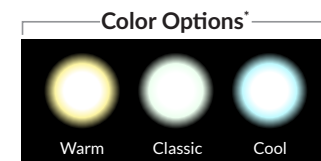

*Actual white shades will vary upon pool interior colors

Mod-Lite MultiWhite is not compatible with poolLUX Premier.