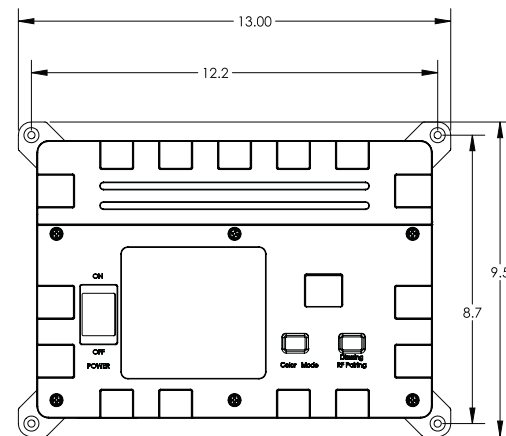

poolLUX® Premier

Custom Lighting System with Wireless Control

- Works exclusively with S.R.Smith LED lights (excluding the Mod-Lite® MultiWhite™ LED light)
- Extended range (100' line of sight) wireless remote with color selection wheel and dimming bar
- (6) standard colors and (2) shows via on/off power toggle
- Up to (49) color variations via color selection wheel
- Multiple brightness (dimming) options available
  - (4) via wireless remote dimming bar and (15) available via the control panel dimming button
- (10) wiring station system* with a built in 70W power supply (*7W max per station)
- Corrosion resistant (NEMA 3R), sound dampening housing
- (6) low-voltage and (2) line-voltage combination knockouts (3/4" or 1")
- ETL Listed - Conforms to UL 379 (Pool, Spa and Fountain Power Unit Standard)
- Certified to CSA C22.2#218.1
- Two year warranty

Model No.	Description
pLX-PRM	(1) poolLUX Premier Control System with Wireless Remote
poolLUX Premier Kits with Mod-Lite LED Lights	
2ML-pLX-PRM	(1) poolLUX Premier - (2) Mod-Lite 7 Watt RGB LED Lights, 80' cord
3ML-pLX-PRM	(1) poolLUX Premier - (3) Mod-Lite 7 Watt RGB LED Lights, 80' cord
poolLUX Premier Kits with TREO LED Lights	
2TR-pLX-PRM	(1) poolLUX Premier - (2) TREO 5 Watt RGB LED Lights, 80' cord
3TR-pLX-PRM	(1) poolLUX Premier - (3) TREO 5 Watt RGB LED Lights, 80' cord
poolLUX Premier Kits with kēlo LED Lights	
2KE-pLX-PRM	(1) poolLUX Premier - (2) kēlo 7 Watt RGB LED Lights, 80' cord
3KE-pLX-PRM	(1) poolLUX Premier - (3) kēlo 7 Watt RGB LED Lights, 80' cord

poolLUX® Plus2

Dual Zone transformer with wireless control

- (2) 60W low-voltage transformers
- Independent or synchronized control of each transformer
- External Illuminated control switches for each transformer
- Extended range (100' line of sight) wireless remote with one-touch color sync for S.R.Smith LED lights
  - S.R.Smith LED lights feature (6) colors and (2) shows
- Compatible with other 12VAC power toggle LED lights
- Oversized wiring space with convenient terminal strip connections
- Internal self-resetting thermal fuse to protect against overheating conditions
- Fast acting replaceable current fuse for safety enhancing short circuit protection
- Accessible low voltage 12VAC and 13VAC wiring terminals for standard or extended wiring runs
- Corrosion resistant (NEMA 3R) and sound dampening housing (quiet operation)
- (4) low-voltage and (4) line-voltage combination knockouts (3/4" or 1") plus (2) special use knockouts
- ETL Listed - Conforms to UL 379 (Pool, Spa and Fountain Power Unit Standard)
- Certified to CSA C22.2#218.1
- Two year warranty