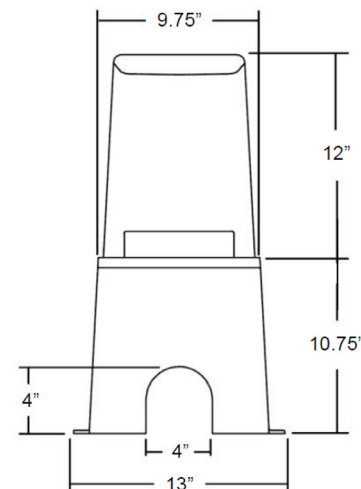

Power Tower PT-6001 & PT-6002

Fiber to LED Conversion Kits

The new & improved PT-6001 & PT-6002 Fiber to LED conversion kits are an energy efficient, direct replacement for Fiberstars 6004/2004 fiber optic illuminators.

- Available as single 60 Watt, 1-circuit unit (PT-6001) or dual 60 Watt, 2-circuit unit (PT-6002) with sync or independent circuit control
- Both models include 12VAC and 13VAC output options and an auto-resetting thermal fuse for overloading and replaceable current fusing for enhanced water safety
- New screwless terminals for reliable, quick and easy connections in half the time (compared to original PT-6000) – no wire nuts required
- Wireless remote control with one-touch color sync for S.R.Smith LED lighting products
- Corrosion-resistant polycarbonate enclosure rated NEMA 3R
- ETL Listed – Conforms to UL 379
- Certified to CSA C22.2#218.1
- Two year warranty