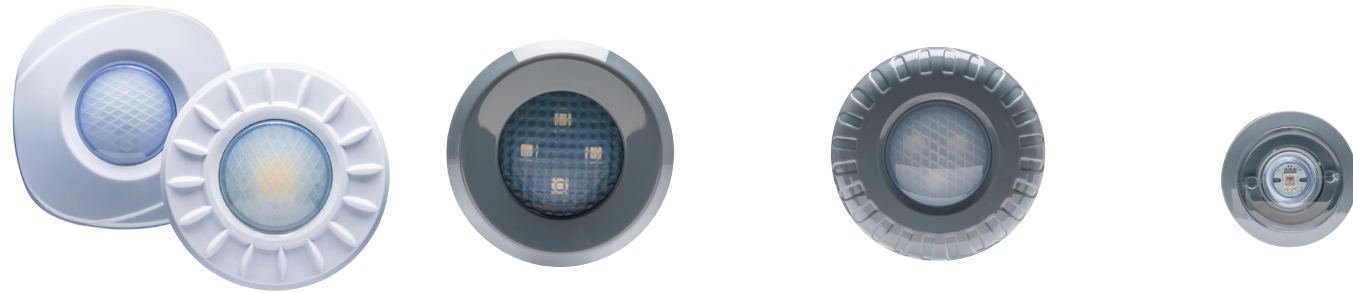

POOL LIGHTING

Pool **Better**[™]

LED LIGHTS

Reliable LED technology, flexible performance and energy efficient designs.

Mod-Lite® and Mod-Lite® MultiWhite™

Safe, submersible wireless power for pools and spas

- Low-profile wireless design
- Mod-Lite RGB LED 7 Watt 12VAC light
- Mod-Lite MultiWhite 9 Watt 12VAC light (3 Whites in 1 Light)
- 80' or 150' cord length options

TREO™

Serviceable return fitting light for pools, spas and water features

- Field-replaceable lamp
- 5 Watt, 12VAC
- RGB or White Only LED Light
- 30', 50', 80' or 150' cord length options
- Fiberglass pool model available (FG Series)

kēlo™

Low-profile return fitting light for pools, spas and water features

- Low-profile design
- 7 Watt, 12VAC
- Color RGB LED Light
- 80' or 150' cord length options

micro

Accent light for water features, steps, and shelves

- Compact design
- 2 Watt, 12VAC
- RGB or White Only LED Light
- 30', 50', 80' or 150' cord length options