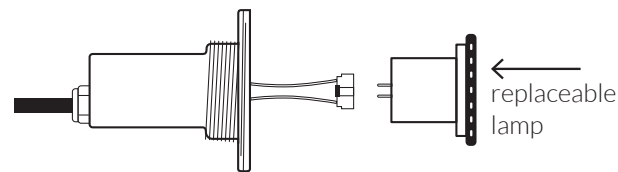

TREO® LED Light

The TREO is a 12VAC, 5 Watt LED underwater light for gunite, vinyl liner, and fiberglass pools with a replaceable LED lamp.

- Serviceable design – Replaceable LED lamp
- Designed for use with 1.5" diameter threaded wall fittings
- Available in lengths of 30', 50', 80', 150'
- No earth bonding required
- White or color changing LED models available
- Color functionality:
  - Advanced operation with poolLUX Premier – Up to (49) color variations and dimming control (via wireless remote)
  - 12VAC operation – (6) colors (white, blue, green, red, amber, magenta) and (2) light shows
- Color memory function
- Five colored trim rings included to match the surface of your pool
- Three year warranty
- ETL Listed – Conforms to UL676
- Certified to CSA C22.2 #89
- Compatible with all S.R.Smith lighting control power units

Model No.	Description
FLED-C-TR-30	(1) TREO 5 Watt RGB LED Light, 30' Cord
FLED-C-TR-50	(1) TREO 5 Watt RGB LED Light, 50' Cord
FLED-C-TR	(1) TREO 5 Watt RGB LED Light, 80' Cord
FLED-C-TR-PK8	(8) TREO 5 Watt RGB LED Lights, 80' Cord
FLED-C-TR-150	(1) TREO 5 Watt RGB LED Light, 150' Cord
FLED-C-TR-150-PK8	(8) TREO 5 Watt RGB LED Lights, 150' Cord
FLED-W-TR	(1) TREO 5 Watt White LED Light, 80' Cord
FLED-W-TR-150	(1) TREO 5 Watt White LED Light, 150' Cord
FLED-VK-TR	TREO Vinyl Adapter Kit
FLED-LAU-C	RGB Replacement Lamp
FLED-LAU-W	White Replacement Lamp

kēlo™ LED Light

The kēlo is a 12VAC, 7 Watt LED underwater light for gunite, vinyl liner, and fiberglass pools.

- Low profile design
- Designed for use with 1.5" diameter threaded wall fittings
- Available in lengths of 30', 80', 150'
- No earth bonding required
- Color functionality:
  - Advanced operation with poolLUX Premier – Up to (49) color variations and dimming control (via wireless remote)
  - 12VAC operation – (6) colors (white, blue, green, red, amber, magenta) and (2) light shows
- Color LED with memory function
- Five colored trim rings included to match the surface of your pool
- Three year warranty
- ETL Listed – Conforms to UL676
- Certified to CSA C22.2 #89
- Compatible with all S.R.Smith lighting control power units