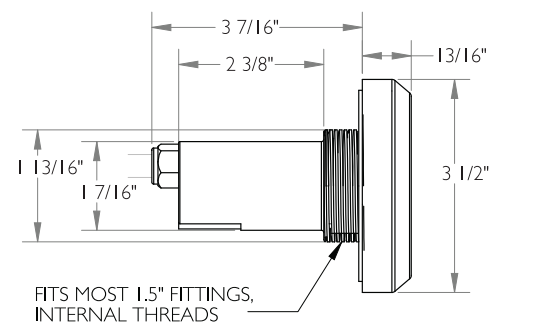

TREO® LED Light

The TREO is a 12VAC, 5 Watt LED underwater light for gunite, vinyl liner, and fiberglass pools with a replaceable LED lamp.

- Serviceable design – Replaceable LED lamp
- Designed for use with 1.5" diameter threaded wall fittings
- Available in lengths of 30', 50', 80', 150'
- No earth bonding required
- White or color changing LED models available
- Color functionality:
  - Advanced operation with poolLUX Premier – Up to (49) color variations and dimming control (via wireless remote)
  - 12VAC operation – (6) colors (white, blue, green, red, amber, magenta) and (2) light shows
- Color memory function
- Five colored trim rings included to match the surface of your pool
- Three year warranty
- ETL Listed – Conforms to UL676
- Certified to CSA C22.2 #89
- Compatible with all S.R.Smith lighting control power units

Model No.	Description
FLED-C-TR-30	(1) TREO 5 Watt RGB LED Light, 30' Cord
FLED-C-TR-50	(1) TREO 5 Watt RGB LED Light, 50' Cord
FLED-C-TR	(1) TREO 5 Watt RGB LED Light, 80' Cord
FLED-C-TR-PK8	(8) TREO 5 Watt RGB LED Lights, 80' Cord
FLED-C-TR-150	(1) TREO 5 Watt RGB LED Light, 150' Cord
FLED-C-TR-150-PK8	(8) TREO 5 Watt RGB LED Lights, 150' Cord
FLED-W-TR	(1) TREO 5 Watt White LED Light, 80' Cord
FLED-W-TR-150	(1) TREO 5 Watt White LED Light, 150' Cord
FLED-VK-TR	TREO Vinyl Adapter Kit
FLED-LAU-C	RGB Replacement Lamp
FLED-LAU-W	White Replacement Lamp

kēlo™ LED Light

The kēlo is a 12VAC, 7 Watt LED underwater light for gunite, vinyl liner, and fiberglass pools.

- Low profile design
- Designed for use with 1.5" diameter threaded wall fittings
- Available in lengths of 30', 80', 150'
- No earth bonding required
- Color functionality:
  - Advanced operation with poolLUX Premier – Up to (49) color variations and dimming control (via wireless remote)
  - 12VAC operation – (6) colors (white, blue, green, red, amber, magenta) and (2) light shows
- Color LED with memory function
- Five colored trim rings included to match the surface of your pool
- Three year warranty
- ETL Listed – Conforms to UL676
- Certified to CSA C22.2 #89
- Compatible with all S.R.Smith lighting control power units