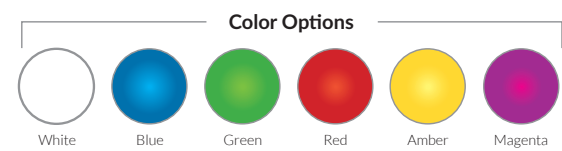

micro LED Light

The micro is 12VAC, 2 Watt LED underwater light designed for accent lighting applications for gunite, vinyl liner and fiberglass pools.

- Available in lengths of 30', 50', 80', 150'
- No earth bonding required
- White or color changing LED models available
- Color functionality:
  - Advanced operation with poolLUX Premier – Up to (49) color variations and dimming control (via wireless remote)
  - 12VAC operation – (6) colors (white, blue, green, red, amber, magenta) and (2) light shows
- Color memory function
- Five colored trim rings included to match the surface of your pool
- Designed for use with 0.75" diameter conduit – Includes wall fitting adapter
- Three year warranty
- ETL Listed – Conforms to UL676
- Certified to CSA C22.2 #89
- Compatible with all S.R.Smith lighting control power units

Model No.	Description
FLED-TM-C-30	(1) micro 2 Watt RGB LED Light, 30' Cord
FLED-TM-C-50	(1) micro 2 Watt RGB LED Light, 50' Cord
FLED-TM-C	(1) micro 2 Watt RGB LED Light, 80' Cord
FLED-TM-C-PK10	(10) micro 2 Watt RGB LED Lights, 80' Cord
FLED-TM-C-150	(1) micro 2 Watt RGB LED Light, 150' Cord
FLED-TM-W	(1) micro 2 Watt White LED Light, 80' Cord
FLED-TM-W-150	(1) micro 2 Watt White LED Light, 150' Cord
FLED-FA-TM	micro Fitting Adapter
FLED-FGGF-TM	micro Gunite Fitting, 3/4" PVC

Fiberglass (FG) LED Light

The FG is a 12VAC, 5 Watt LED underwater light for new construction fiberglass pools.

- Available in lengths of 30', 50', 80', 150'
- No earth bonding required
- White or color changing LED models available
- Color functionality:
  - Advanced operation with poolLUX Premier – Up to (49) color variations and dimming control (via wireless remote)
  - 12VAC operation – (6) colors (white, blue, green, red, amber, magenta) and (2) light shows
- Color memory function
- 0.75" or 0.5" conduit required
- Three year warranty
- ETL Listed – Conforms to UL676
- Certified to CSA C22.2 #89
- Compatible with all S.R.Smith lighting control power units