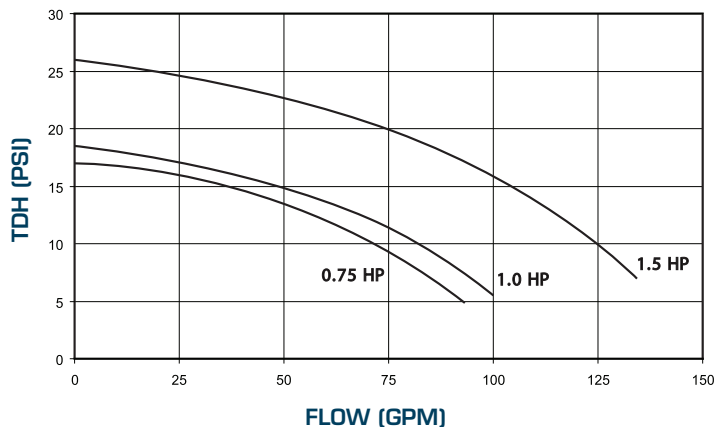

More power same
compact design

ThePowerWOW

More Power. Compact. Proven Reliability

- UL and CSA Approved
- Self-draining Volute
- Single Speed Model And Ultra Quiet Operation
- Compact Design With 15mm Frame Size
- More Power With Proven Reliability

PowerWOW BathPump

When more power is required to move a larger volume of water through more jets, the Power WOW is the industry leading workhorse for the job.

The big brother to the WOW pump doesn't require additional space or cooling. The Power WOW is UL and CSA approved adding to the sense of security already imparted by it's strong name.

60Hz PERFORMANCE CURVE North America Model

Plumbing configuration effects pump performance. Engineering consultation is available to find the best pump for all your bath needs.

FEATURES

- Single Speed Model
- 15mm Frame Size
- Ultra Quiet Operation
- Compact Design
- UL and CSA Approved
- Self-draining Volute
- Proven Reliability
- More Power