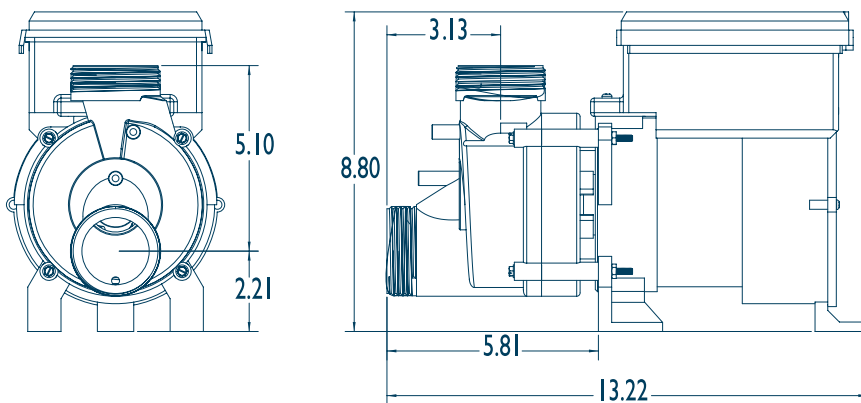

PowerWOW BathPump

When more power is required to move a larger volume of water through more jets, the Power WOW is the industry leading workhorse for the job.

The big brother to the WOW pump doesn't require additional space or cooling. The Power WOW is UL and CSA approved adding to the sense of security already imparted by it's strong name.

More power, reliability and the same compact design, backed by the service and reputation of Spa and Bath Pentair Water, make the Power WOW the choice for moving more water in whirlpool baths with more features.