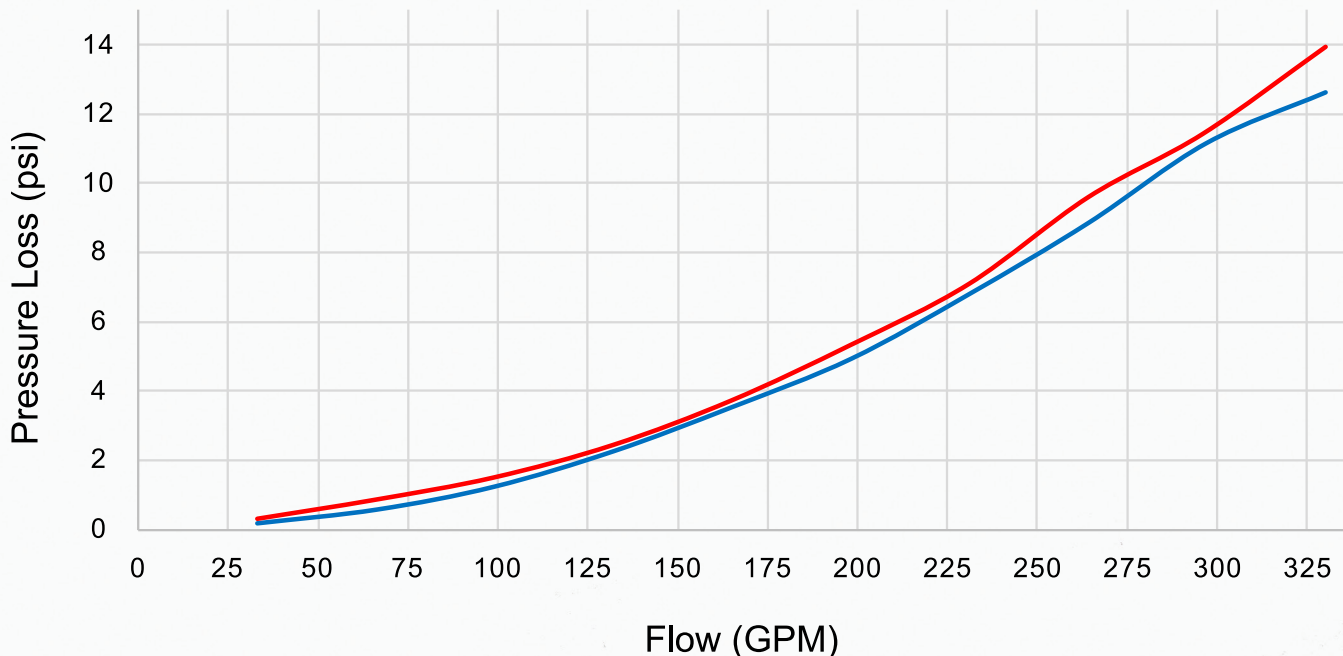

3" Multiport Valve Pressure Loss (psi)