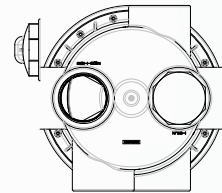

BWVL-MPV-3U

BWVL-MPV-PK Optional Plumbing Kit

**MEASURED DRAWINGS**

TOP VIEW

BOTTOM VIEW

BACK VIEW

LEFT VIEW

FRONT VIEW