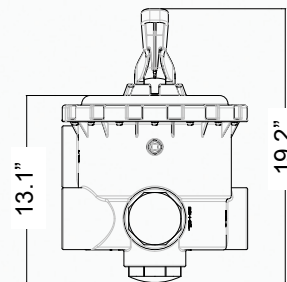

BWVL-MPV-3U

BWVL-MPV-PK Optional Plumbing Kit

**MEASURED DRAWINGS**

TOP VIEW

BOTTOM VIEW

BACK VIEW

LEFT VIEW

FRONT VIEW