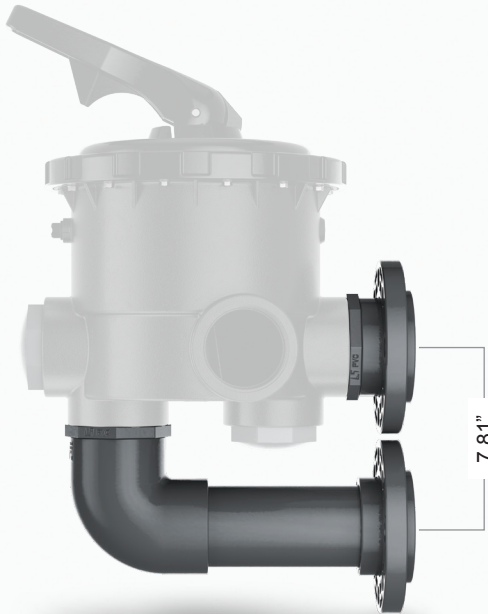

# JANDY COMMERCIAL 3" MULTI-PORT VALVE

**Durable and dependable performance  
for pool filtration systems**

- 7-position valves with smooth lever action
- Durable, commercial-grade, glass-filled ABS construction
- NSF-50 listed
- Universal-mount threaded port fittings for maximum installation flexibility
- Optional 3" ANSI flanged plumbing kit compatible to mount directly to Jandy SFSM or Pentair® TR filters

## 3" Multiport Valve Pressure Loss (psi)

**SKU TABLE [FPO]**

Part No.	Description	Filter Connections	External Plumbing Connections	Pressure Rating
BWVL-MPV-3U	Jandy 3" Commercial Multiport Valve, Universal	3" FIP	3" FIP	50 psi
BWVL-MPV-PK	Jandy 3" Commercial Multiport Valve 3" Flange Plumbing Kit			

BWVL-MPV-3U

BWVL-MPV-PK Optional Plumbing Kit

**MEASURED DRAWINGS**

TOP VIEW

BOTTOM VIEW

BACK VIEW

LEFT VIEW

FRONT VIEW