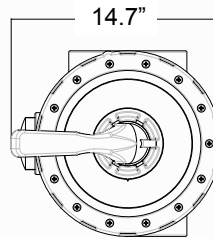

MEASURED DRAWINGS

TOP VIEW