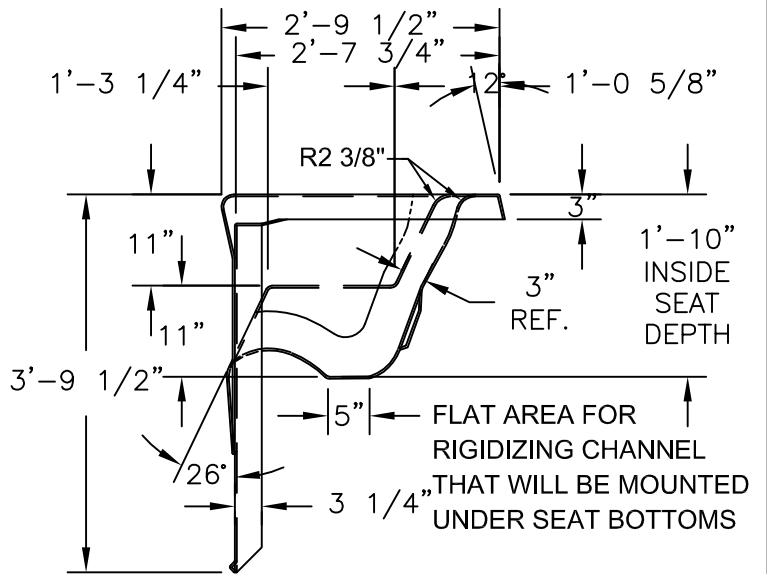

TOP VIEW

FRONT VIEW

SIDE VIEW

Date: 6/27/13

Scale: 1/2" = 1'

Notes: WHITE THERMOPLASTIC, FITS 42" HEIGHT

CardinalSystemsInc.com