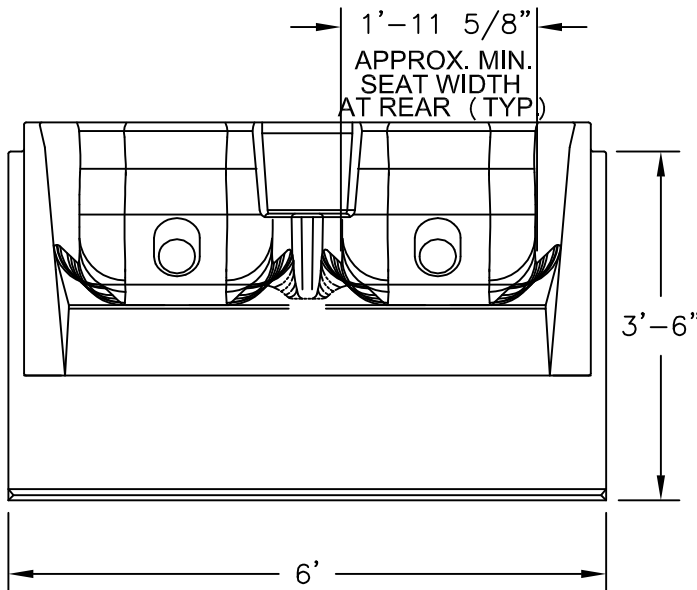

TOP VIEW

FRONT VIEW

SIDE VIEW

Date: 6/27/13

Scale: 1/2" = 1'

Notes: WHITE THERMOPLASTIC, FITS 42" HEIGHT

CardinalSystemsInc.com