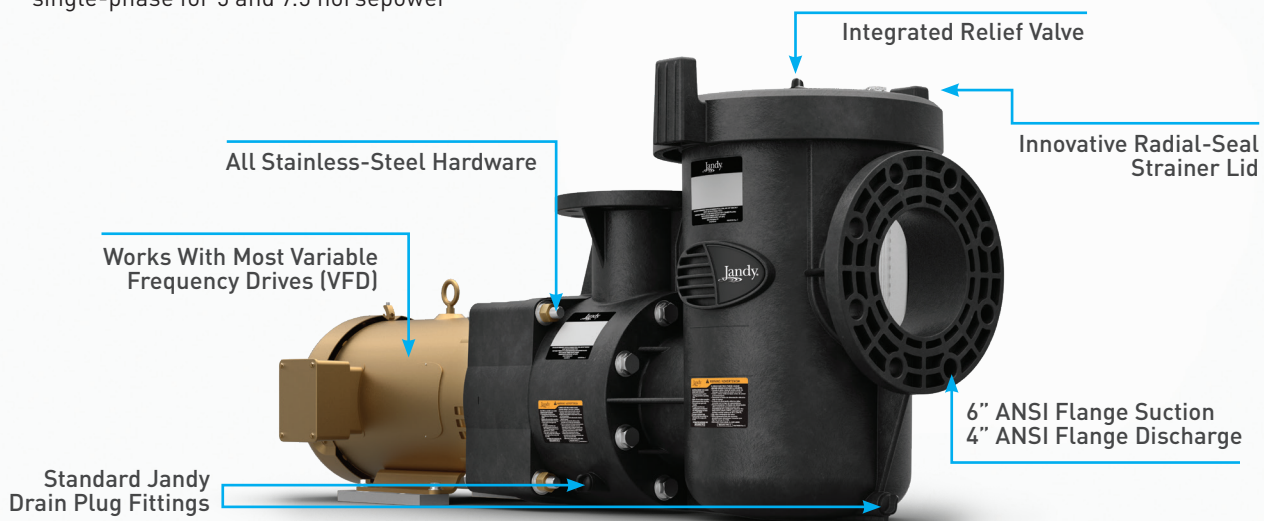

Jandy

JCP COMMERCIAL
POLYMER PUMPS

JCP COMMERCIAL POLYMER PUMPS

JCP
COMMERCIAL POLYMER PUMP

ENGINEERED FROM THE GROUND UP FOR COMMERCIAL POOLS

With a legacy of leading the industry with innovative technology, quality products and unsurpassed service, the Jandy® lineup of JCP commercial polymer pumps is proven to perform even under the most extreme conditions.

- Works with most Variable Frequency Drives (VFD)
- Available with or without strainer
- Available in 5, 7.5, 10, and 15 Horsepower
- Available in 3-phase for all horsepower, plus single-phase for 5 and 7.5 horsepower

- Faster priming than similar pumps (Priming speed varies depending on the model)
- Replacement motors can be off-the-shelf motors, so long as they have the same electrical ratings as the original OEM motor
- Includes NEMA premium-efficiency motors
- Drop-in replacement for EQ, C, and CPS competitive pumps
- Models with strainer are self-priming
- NSF-50 listed