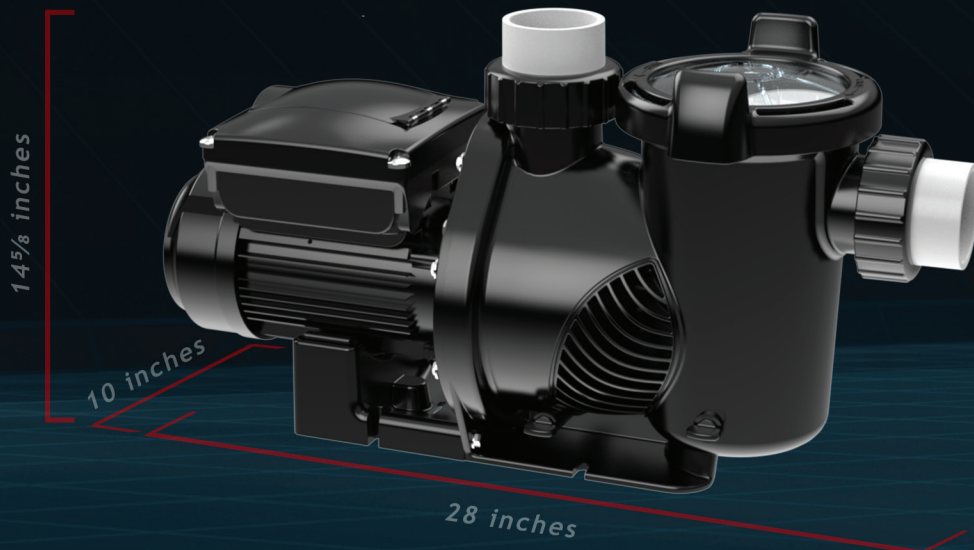

MODEL

PLP150B

PLP150S

PLP300S

PLP150B-SVRS

PLP150S-SVRS

PLP300S-SVRS

PRODUCT DESCRIPTION

POOL PUMP, 1.5 HP, VARIABLE SPEED, BASE MODEL

POOL PUMP, 1.5 HP, VARIABLE SPEED, SMART MODEL

POOL PUMP, 3 HP, VARIABLE SPEED, SMART MODEL

POOL PUMP, 1.5 HP, VARIABLE SPEED, BASE MODEL, WITH SVRS

POOL PUMP, 1.5 HP, VARIABLE SPEED, SMART MODEL, WITH SVRS

POOL PUMP, 3 HP, VARIABLE SPEED, SMART MODEL, WITH SVRS

CALL OR VISIT OUR WEBSITE FOR ADDITIONAL INFORMATION
(877) 768-2717 www.aquastarpoolproducts.com