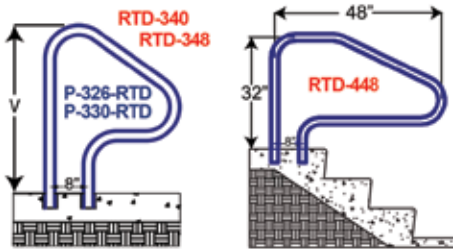

Items in red denote fully reinforced pool rails

Split Ladders (3 & 4 Step)

P-326-SL3 / P-326-SL4

Recommended for automatic pool covers

Camelback Ladders (3 Step)

P-529-L3

Pretzel Rails (3 & 4 Bend) Sold in Pairs

Return-to-Deck Handrails (3 & 4 Bend)

Items in red denote fully reinforced pool rails

Ring Rails

P-329AS-RTD

P-329

SAFTRON Commercial Pool Rails

Cross Braced Return-to-Deck Rails (3, & 4 Bend)

Items in red denote fully reinforced pool rails