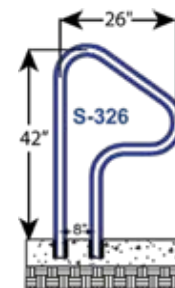

Cross Braced Ladders (3, 4 & 5 Step)

Deck Mounted Handrails

DR-230
DR-232
DR-236
DR-240

Deck-to-Pool Handrails (2 & 3 Bend)

DTP-248
DTP-260

DTP-348
DTP-360
DTP-366
DTP-372

Items in red denote fully reinforced pool rails

CBL-324-3S
CBL-324-4S
CBL-324-5S
CBL-330-3S
CBL-330-4S
CBL-330-5S
CBL-336-3S
CBL-336-4S
CBL-336-5S

Items in red denote fully reinforced pool rails

SAFTRON Spa Rails

Spa Floor Rails

SF-24-LT

- Includes Lift and Turn Base

SF-24

For Core and Anchor Socket Mounting

Double Post Spa Rail

S-326

SAFTRON

Dock Ladders

Perfect for Marinas, Personal Docks/Piers

Made from the same high-impact polymer as our pool rails!