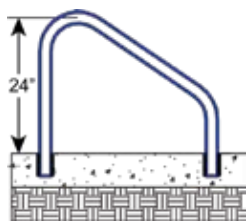

Return-to-Deck Handrails (3 & 4 Bend)

Items in red denote fully reinforced pool rails

Ring Rails

P-329AS-RTD

P-329

SAFTRON Commercial Pool Rails

Cross Braced Return-to-Deck Rails (3, & 4 Bend)

Items in red denote fully reinforced pool rails

Cross Braced Ladders (3, 4 & 5 Step)

Deck Mounted Handrails

DR-230
DR-232
DR-236
DR-240

Deck-to-Pool Handrails (2 & 3 Bend)

DTP-248
DTP-260

DTP-348
DTP-360
DTP-366
DTP-372

Items in red denote fully reinforced pool rails