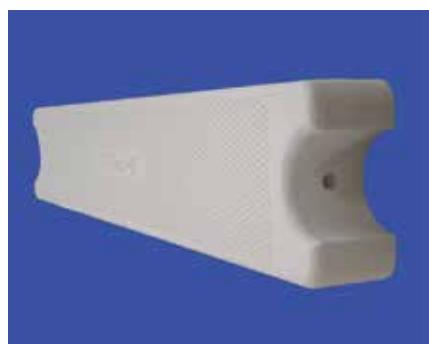

Anchor Socket Covers (Pair)
ASC (single & case qty)

**3 Step Ladder
Refurbishing Kit**
P-3SLR-KIT

**6" Surface Mounting Base
For Ladders and Handrails**
SB-F (case qty)

**Non-corroding
Anchor Socket**
ANCH-1 (single & case qty)
Comes in white only