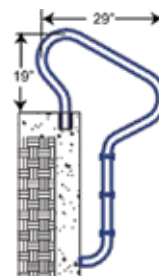

Items in red denote fully reinforced pool rails

Split Ladders (3 & 4 Step)

P-326-SL3 / P-326-SL4

Recommended for automatic pool covers

Camelback Ladders (3 Step)

P-529-L3

Pretzel Rails (3 & 4 Bend) Sold in Pairs

Return-to-Deck Handrails (3 & 4 Bend)

Items in red denote fully reinforced pool rails

Ring Rails

P-329AS-RTD

P-329

SAFTRON Commercial Pool Rails

Cross Braced Return-to-Deck Rails (3, & 4 Bend)

Items in red denote fully reinforced pool rails

Cross Braced Ladders (3, 4 & 5 Step)

Deck Mounted Handrails

DR-230
DR-232
DR-236
DR-240

Deck-to-Pool Handrails (2 & 3 Bend)

DTP-248
DTP-260

DTP-348
DTP-360
DTP-366
DTP-372

Items in red denote fully reinforced pool rails