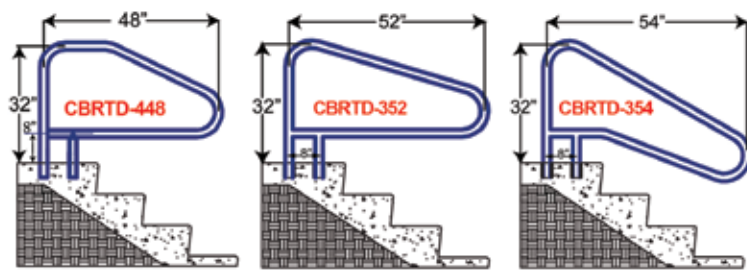

Return-to-Deck Handrails (3 & 4 Bend)

Items in red denote fully reinforced pool rails

Ring Rails

P-329AS-RTD

P-329

SAFTRON Commercial Pool Rails

Cross Braced Return-to-Deck Rails (3, & 4 Bend)

Items in red denote fully reinforced pool rails

Cross Braced Ladders (3, 4 & 5 Step)

Deck Mounted Handrails

DR-230
DR-232
DR-236
DR-240

Deck-to-Pool Handrails (2 & 3 Bend)

DTP-248
DTP-260

DTP-348
DTP-360
DTP-366
DTP-372

Items in red denote fully reinforced pool rails