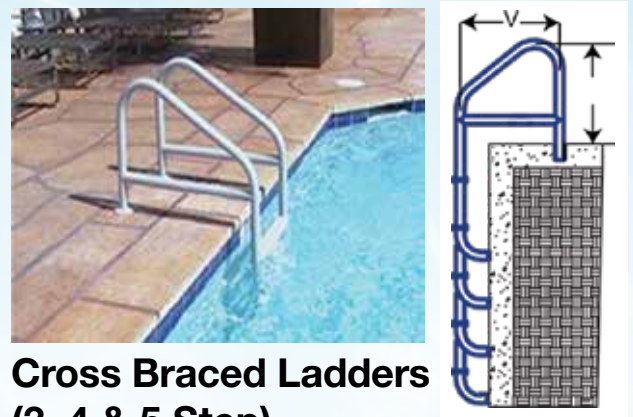

Return-to-Deck Handrails (3 & 4 Bend)

Items in red denote fully reinforced pool rails

Ring Rails

P-329AS-RTD

P-329

SAFTRON Commercial Pool Rails

Cross Braced Return-to-Deck Rails (3, & 4 Bend)

Items in red denote fully reinforced pool rails

Cross Braced Ladders (3, 4 & 5 Step)

Deck Mounted Handrails

DR-230
DR-232
DR-236
DR-240

Deck-to-Pool Handrails (2 & 3 Bend)

DTP-248
DTP-260

DTP-348
DTP-360
DTP-366
DTP-372

Items in red denote fully reinforced pool rails