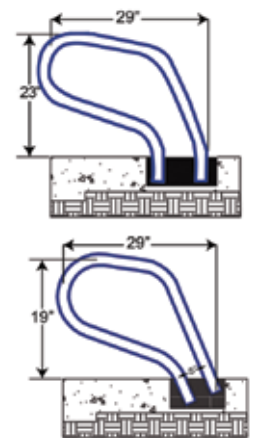

Items in red denote fully reinforced pool rails

Split Ladders (3 & 4 Step)

P-326-SL3 / P-326-SL4

Recommended for automatic pool covers

Camelback Ladders (3 Step)

P-529-L3

Pretzel Rails (3 & 4 Bend) Sold in Pairs

Return-to-Deck Handrails (3 & 4 Bend)

Items in red denote fully reinforced pool rails

Ring Rails

P-329AS-RTD

P-329

SAFTRON Commercial Pool Rails

Cross Braced Return-to-Deck Rails (3, & 4 Bend)

Items in red denote fully reinforced pool rails

Cross Braced Ladders (3, 4 & 5 Step)

Deck Mounted Handrails

DR-230
DR-232
DR-236
DR-240

Deck-to-Pool Handrails (2 & 3 Bend)

DTP-248
DTP-260

DTP-348
DTP-360
DTP-366
DTP-372

Items in red denote fully reinforced pool rails