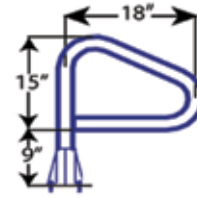

Cross Braced Ladders (3, 4 & 5 Step)

Deck Mounted Handrails

DR-230
DR-232
DR-236
DR-240

Deck-to-Pool Handrails (2 & 3 Bend)

DTP-248
DTP-260

DTP-348
DTP-360
DTP-366
DTP-372

Items in red denote fully reinforced pool rails

CBL-324-3S
CBL-324-4S
CBL-324-5S
CBL-330-3S
CBL-330-4S
CBL-330-5S
CBL-336-3S
CBL-336-4S
CBL-336-5S

Items in red denote fully reinforced pool rails

SAFTRON Spa Rails

Spa Floor Rails

SF-24-LT

- Includes Lift and Turn Base