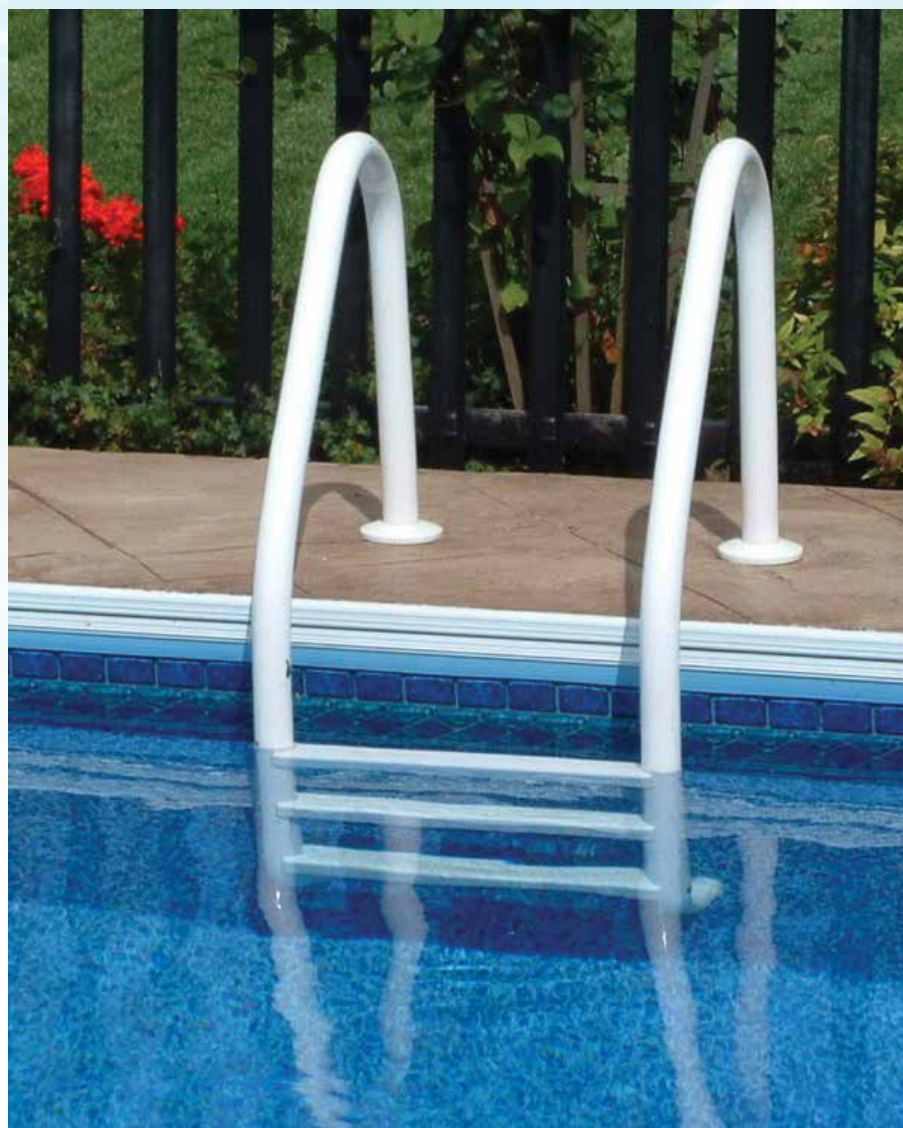

Installation Options for Pool and Spa Rails, Handrails, Deck Rails Dock Ladders

**Non-corroding
Anchor Socket**

**6" Surface
Mounting Base**

Comes in 6 Standard Colors

White

Beige

Taupe

Gray

Graphite
Gray

Black

SAFTRON Introducing

New Triton Pool Rail Series

Installation Options

6" Surface Mounting Base

Non-corroding Anchor Socket

SAFTRON Pool Ladders

Items in red denote fully reinforced pool rails

Split Ladders (3 & 4 Step)

P-326-SL3 / P-326-SL4

Recommended for automatic pool covers

Camelback Ladders (3 Step)

P-529-L3

Pretzel Rails (3 & 4 Bend) Sold in Pairs