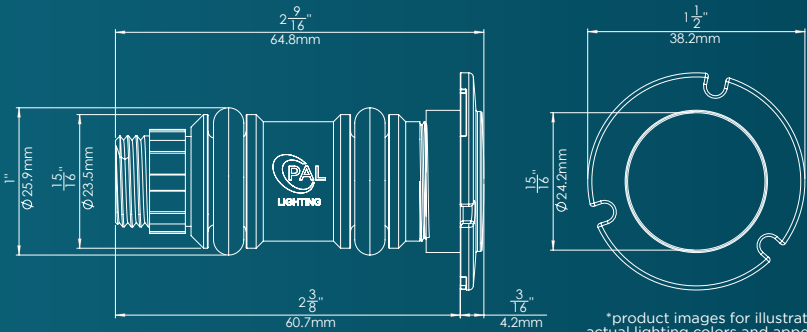

*product images for illustrative purposes only actual lighting colors and appearances may vary