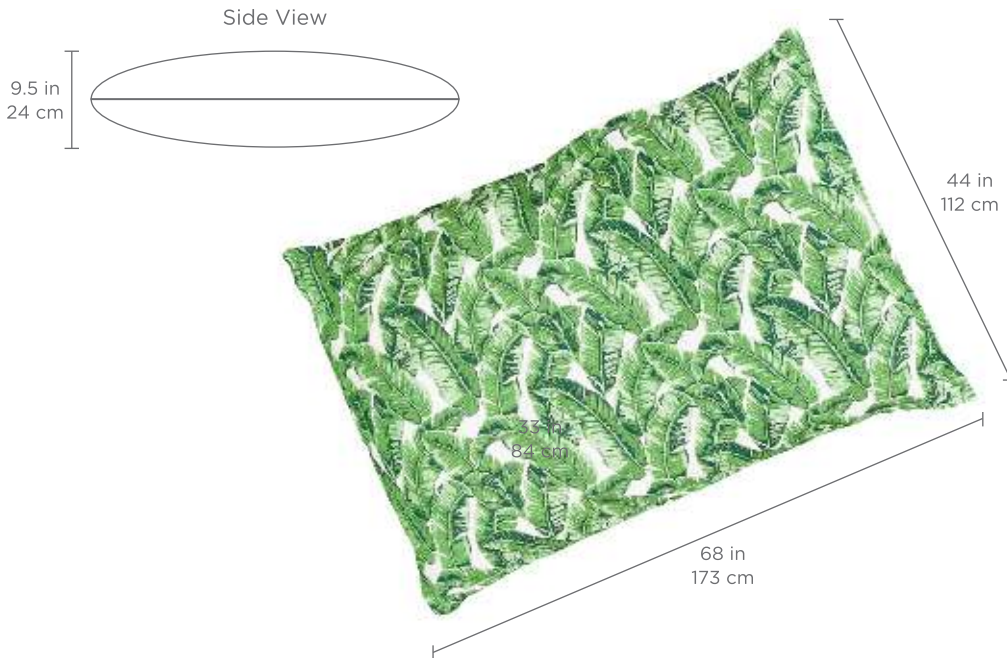

LAZE

PILLOW

FEATURES

- Designed for in-water or on-deck use
- Open-cell foam beads and high-quality fabric dries quickly and cleans easily
- Machine washable removable covers
- Versatile use for the pool, lake, beach, balcony, patio, lawn, or anywhere you decide to relax
- Covers are interchangeable via easy zipper removal

SPECIFICATIONS

Length: 68 in | 173 cm
Width: 44 in | 112 cm
Height: 9.5 in | 24 cm

Weight: 11 lbs | 5 kg