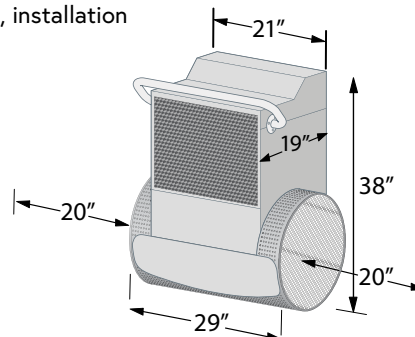

## Minimum Clearance Guidelines

To ensure a turbulence-free swim current, installation should meet these guidelines:

- Water depth at least 39"
- Current Unit at least 20" from an adjacent wall or obstruction
- Current Unit at least 12' from an opposing wall or obstruction.