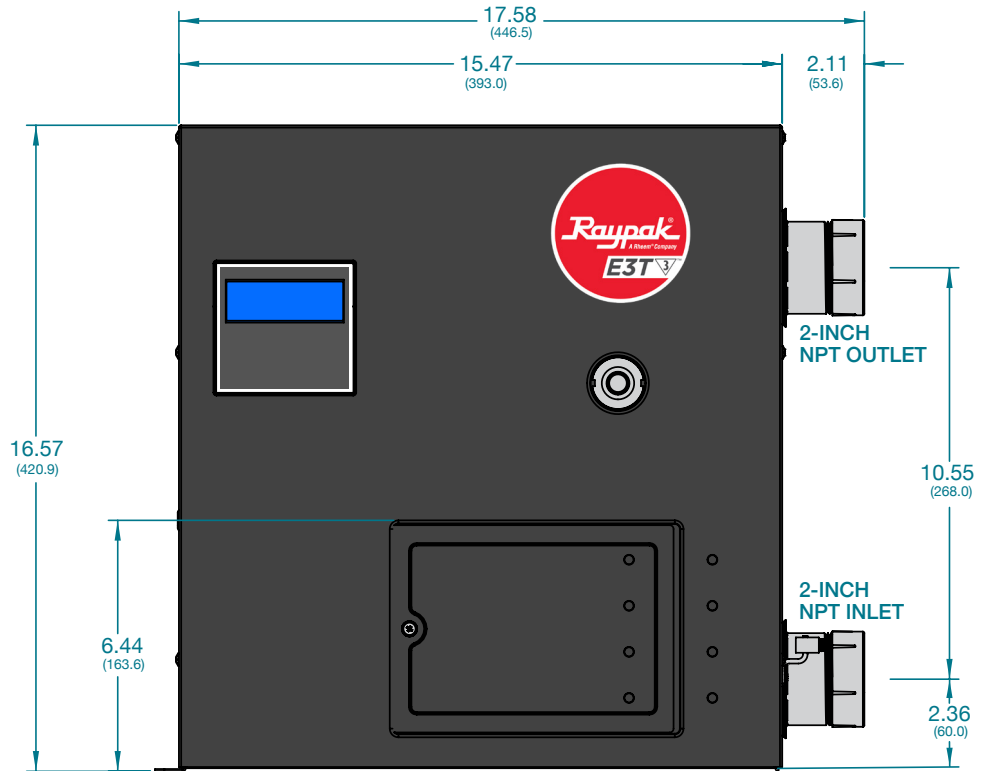

### Standard Features

- Quiet Operation
- Solid State Relays
- Inlet/Outlet Sensors
- Fuse Access Door
- 2" NPT Unions Included

DIMENSIONS IN INCHES (MM)

Model	Part Number	BTUH	Power	Voltage	Cabinet Depth in. (mm)	Unit Weight lbs. (kg)	Shipping Weight lbs. (kg)
□ ELS-R-0018-3-TI	019141	61,419	18 kW	208V	5.5 (139.7)	33.5 (15.2)	41.9 (19.0)
□ ELS-R-0018-4-TI	019142	61,419	18 kW	480V	5.5 (139.7)	33 (15.0)	41.4 (18.8)
□ ELS-R-0024-3-TI	019143	81,891	24 kW	208V	5.5 (139.7)	33.5 (15.2)	41.9 (19.0)
□ ELS-R-0024-4-TI	019144	81,891	24 kW	480V	5.5 (139.7)	33 (15)	41.4 (18.8)
□ ELS-R-0030-3-TI	019145	102,364	30 kW	208V	8 (203.2)	50 (22.7)	59.5 (27.0)
□ ELS-R-0030-4-TI	019146	102,364	30 kW	480V	8 (203.2)	47.7 (21.6)	57.2 (26.0)
□ ELS-R-0045-4-TI	019147	153,546	45 kW	480V	8 (203.2)	49.2 (22.3)	58.7 (26.6)
□ ELS-R-0054-4-TI	019148	184,255	54 kW	480V	8 (203.2)	49.2 (22.3)	58.7 (26.6)