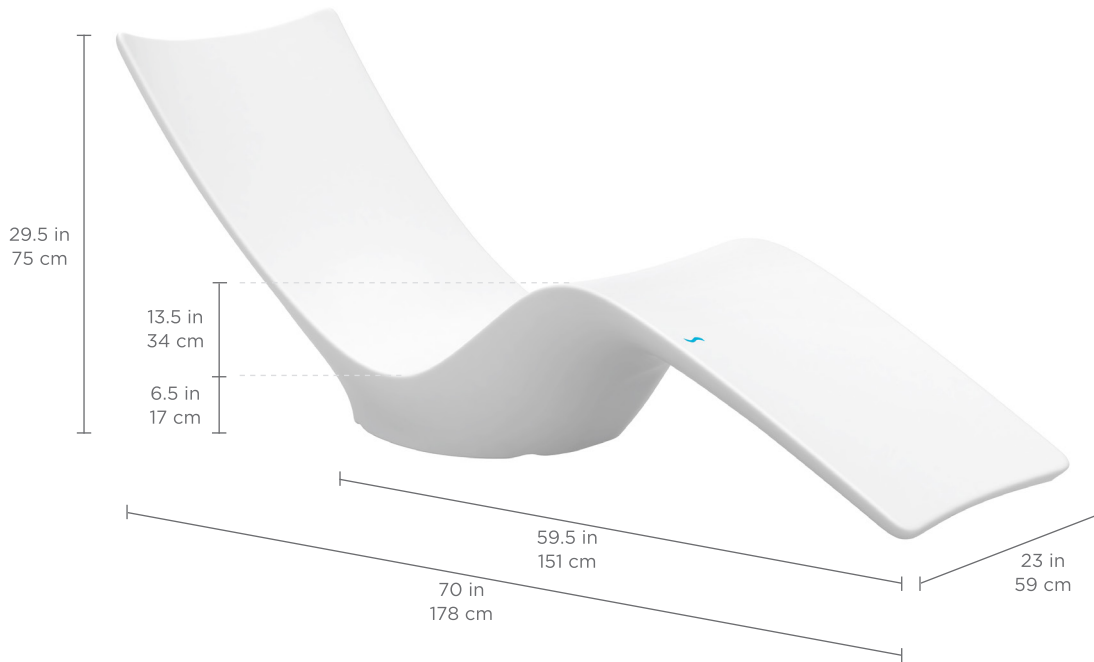

AUTOGRAPH

CHAISE

FEATURES

- Designed for up to 12 in | 30 cm of water or on-deck
- Perfect for residential or commercial settings
- Built to withstand sun, weather, and chemicals of any pool or outdoor environment
- Compatible with all pool types, including vinyl
- Crafted of a high-quality, UV16 rated resin, color stabilized for up to 16,000 hours of direct sunlight
- Easy set up via threaded plug system
- Rear handle for easy mobility and headrest attachment
- No assembly required
- Available in multiple colors

SPECIFICATIONS

Overall Length: 70 in | 178 cm
Overall Width: 23 in | 59 cm
Overall Height: 29.5 in | 75 cm
Footprint Length: 59.5 in | 151 cm

Seat Height: 6.5 in | 17 cm
Knee Height: 13.5 in | 34 cm
Water Depth: Designed for up to 12 in | 30 cm of water
Weight Empty: 34 lbs | 16 kg
Weight Full: 251 lbs | 114 kg

AUTOGRAPH

CHAISE

WATER DEPTH

- Designed for water depths of up to 12 in | 30 cm
- Product may drift, float, or bob in the drift zone
- To learn more about water depth, visit ledgeloungers.com/faqs