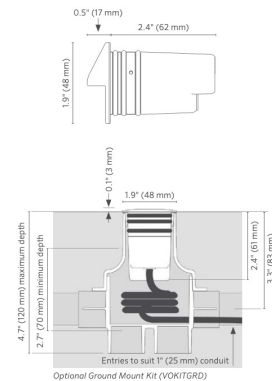

Quick Facts

- 316 marine-grade stainless steel
- Four faceplate options for maximum design flexibility
- Compatible with Luxor® technology
- Phase and PWM dimmable
- Input voltage: 10-15V

VO Wall Light SPECIFICATIONS

Hardware

Stainless steel

Wiring

Flexible rubber cable

Power

Input 10 to 15 VAC/VDC, 50/60 Hz. Remote transformer required (specify separately).

Housing

Polymer

EXAMPLE FIXTURE CONFIGURATION: VO-XX-XXXX-XX

VO-ST 1 LED - Illuminance at a Distance

Distance	Center Beam fc	Beam Width	
Feet (Meters)	Foot-Candles (Lux)	Vertical: 33.2°	Horizontal: 35.8°
2.0' (0.6 m)	107.0 fc (1,152 lx)	1.2' (0.4 m)	1.3' (0.4 m)
4.0' (1.2 m)	26.7 fc (287 lx)	2.4' (0.7 m)	2.6' (0.8 m)
6.0' (1.8 m)	11.9 fc (128 lx)	3.6' (1.1 m)	3.9' (1.2 m)
8.0' (2.4 m)	6.7 fc (72 lx)	4.8' (1.5 m)	5.2' (1.6 m)
10.0' (3.1 m)	4.3 fc (46 lx)	6.0' (1.8 m)	6.5' (2.0 m)
12.0' (3.7 m)	3.0 fc (32 lx)	7.2' (2.2 m)	7.8' (2.4 m)

VO-RD 1 LED - Illuminance at a Distance

Distance	Center Beam fc	Beam Width	
Feet (Meters)	Foot-Candles (Lux)	Vertical: 20.7°	Horizontal: 34.2°
0.5' (0.2 m)	21.9 fc (236 lx)	0.18' (0.1 m)	0.31' (0.1 m)
1.0' (0.3 m)	5.48 fc (58 lx)	0.36' (0.1 m)	0.62' (0.2 m)
1.5' (0.5 m)	2.44 fc (26 lx)	0.55' (0.2 m)	0.92' (0.3 m)
2.0' (0.6 m)	1.37 fc (15 lx)	0.73' (0.2 m)	1.23' (0.4 m)
2.5' (0.8 m)	0.88 fc (9 lx)	0.91' (0.3 m)	1.54' (0.5 m)
3.0' (0.9 m)	0.61 fc (7 lx)	1.09' (0.3 m)	1.85' (0.6 m)