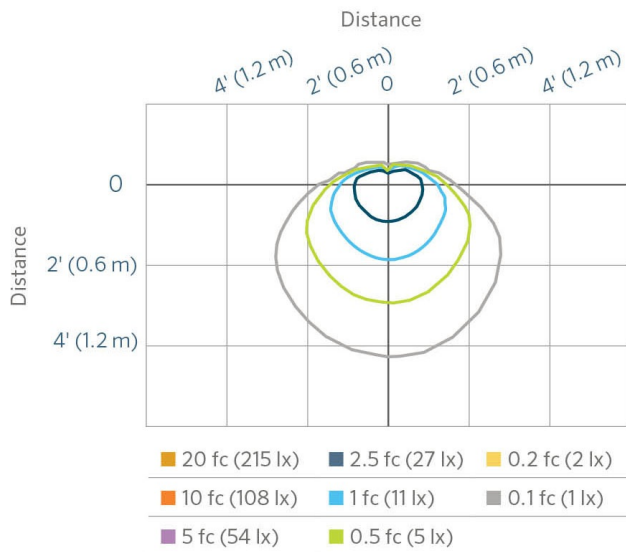

VO-ST 1 LED - Illuminance at a Distance

Distance	Center Beam fc	Beam Width	
Feet (Meters)	Foot-Candles (Lux)	Vertical: 33.2°	Horizontal: 35.8°
2.0' (0.6 m)	107.0 fc (1,152 lx)	1.2' (0.4 m)	1.3' (0.4 m)
4.0' (1.2 m)	26.7 fc (287 lx)	2.4' (0.7 m)	2.6' (0.8 m)
6.0' (1.8 m)	11.9 fc (128 lx)	3.6' (1.1 m)	3.9' (1.2 m)
8.0' (2.4 m)	6.7 fc (72 lx)	4.8' (1.5 m)	5.2' (1.6 m)
10.0' (3.1 m)	4.3 fc (46 lx)	6.0' (1.8 m)	6.5' (2.0 m)
12.0' (3.7 m)	3.0 fc (32 lx)	7.2' (2.2 m)	7.8' (2.4 m)

VO-RD 1 LED - Illuminance at a Distance

Distance	Center Beam fc	Beam Width	
Feet (Meters)	Foot-Candles (Lux)	Vertical: 20.7°	Horizontal: 34.2°
0.5' (0.2 m)	21.9 fc (236 lx)	0.18' (0.1 m)	0.31' (0.1 m)
1.0' (0.3 m)	5.48 fc (58 lx)	0.36' (0.1 m)	0.62' (0.2 m)
1.5' (0.5 m)	2.44 fc (26 lx)	0.55' (0.2 m)	0.92' (0.3 m)
2.0' (0.6 m)	1.37 fc (15 lx)	0.73' (0.2 m)	1.23' (0.4 m)
2.5' (0.8 m)	0.88 fc (9 lx)	0.91' (0.3 m)	1.54' (0.5 m)
3.0' (0.9 m)	0.61 fc (7 lx)	1.09' (0.3 m)	1.85' (0.6 m)

VO-GW180 1LED Isofootcandle Plot