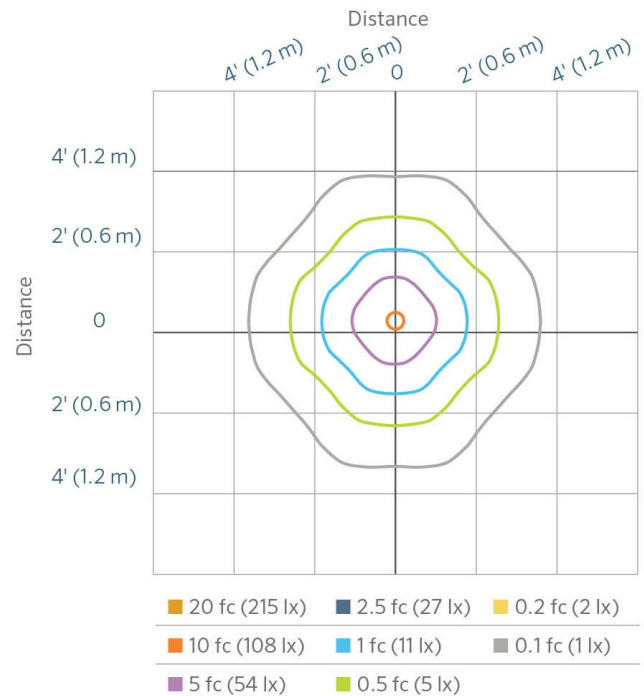

VO-GW360 1LED Isofootcandle Plot