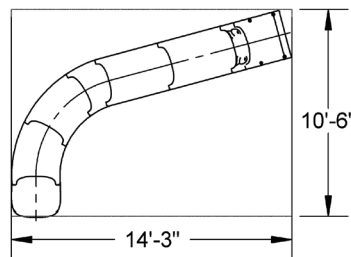

- Pre-Designed BYOS2™ slide kits
- Right and left turn slides
- Discreet zoom flume water delivery system with perfectly matching cover plate (20 - 40 gpm)
- 19', 23', 24' & 29' length options
- 350 pound weight limit
- No quote process needed - easy to order
- Available in assorted colors and visual textures
- Color matching products include: T7 Diving System, Destination Series In-Pool Furniture

Slide Color

Part No.	Description
RRS19A-CL-XX	19' River Run Slide Turn A- LEFT
RRS19A-CR-XX	19' River Run Slide Turn A- RIGHT
RRS19B-CL-XX	19' River Run Slide Turn B- LEFT
RRS19B-CR-XX	19' River Run Slide Turn B- RIGHT
RRS23A-CL-XX	23' River Run Slide Turn A- LEFT
RRS23A-CR-XX	23' River Run Slide Turn A- RIGHT
RRS24A-CL-XX	24' River Run Slide Turn A- LEFT
RRS24A-CR-XX	24' River Run Slide Turn A- RIGHT
RRS24B-CL-XX	24' River Run Slide Turn B- LEFT
RRS24B-CR-XX	24' River Run Slide Turn B- RIGHT
RRS29A-CL-XX	29' River Run Slide Turn B- LEFT
RRS29A-CR-XX	29' River Run Slide Turn B- RIGHT

REPLACE THE XX IN THE PART NUMBERS TO INDICATE COLOR CODE WHEN ORDERING.

19 LINEAR FEET RIVER RUN
Style 19A - Left Turn Shown

Front View

Top View

Style 19A - Isometric View

4 BYOS 2 Anchors Supplied

19 LINEAR FEET RIVER RUN
Style 19B - Left Turn Shown

Front View

Top View

Style 19B - Isometric View

4 BYOS 2 Anchors Supplied

23 LINEAR FEET RIVER RUN
Style 23A - Left Turn Shown

Front View

Top View

Style 23A - Isometric View