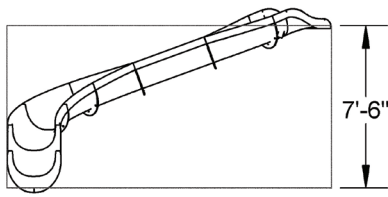

REPLACE THE XX IN THE PART NUMBERS TO INDICATE COLOR CODE WHEN ORDERING.

19 LINEAR FEET RIVER RUN
Style 19A - Left Turn Shown

Front View

Top View

Style 19A - Isometric View

4 BYOS 2 Anchors Supplied

19 LINEAR FEET RIVER RUN
Style 19B - Left Turn Shown

Front View

Top View

Style 19B - Isometric View

4 BYOS 2 Anchors Supplied

23 LINEAR FEET RIVER RUN
Style 23A - Left Turn Shown

Front View

Top View

Style 23A - Isometric View

4 BYOS 2 Anchors Supplied

24 LINEAR FEET RIVER RUN
Style 24A - Left Turn Shown

Front View

Top View

Style 24A - Isometric View

4 BYOS 2 Anchors Supplied

24 LINEAR FEET RIVER RUN
Style 24B - Left Turn Shown

Front View

Top View

Style 24B - Isometric View

4 BYOS 2 Anchors Supplied

29 LINEAR FEET RIVER RUN
Style 29A - Left Turn Shown

Front View

Top View

Style 29A - Isometric View

5 BYOS 2 Anchors Supplied