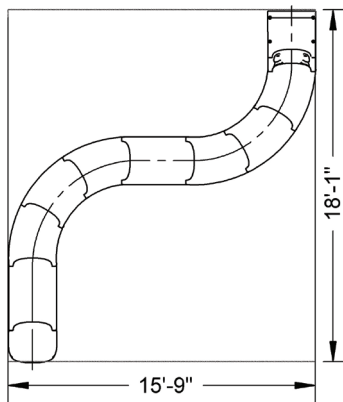

REPLACE THE XX IN THE PART NUMBERS TO INDICATE COLOR CODE WHEN ORDERING.

19 LINEAR FEET RIVER RUN
Style 19A - Left Turn Shown

Front View

Top View

Style 19A - Isometric View

4 BYOS 2 Anchors Supplied

19 LINEAR FEET RIVER RUN
Style 19B - Left Turn Shown

Front View

Top View

Style 19B - Isometric View

4 BYOS 2 Anchors Supplied

23 LINEAR FEET RIVER RUN
Style 23A - Left Turn Shown

Front View

Top View

Style 23A - Isometric View

4 BYOS 2 Anchors Supplied

24 LINEAR FEET RIVER RUN
Style 24A - Left Turn Shown

Front View

Top View

Style 24A - Isometric View

4 BYOS 2 Anchors Supplied

24 LINEAR FEET RIVER RUN
Style 24B - Left Turn Shown

Front View

Top View

Style 24B - Isometric View

4 BYOS 2 Anchors Supplied

29 LINEAR FEET RIVER RUN
Style 29A - Left Turn Shown

Front View

Top View

Style 29A - Isometric View

5 BYOS 2 Anchors Supplied