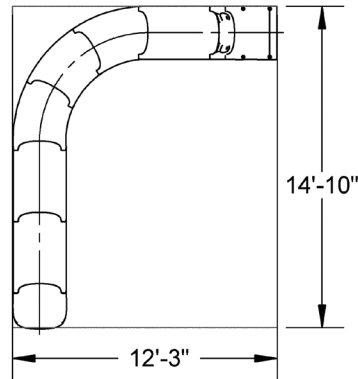

REPLACE THE XX IN THE PART NUMBERS TO INDICATE COLOR CODE WHEN ORDERING.

19 LINEAR FEET RIVER RUN
Style 19A - Left Turn Shown

Front View

Top View

Style 19A - Isometric View

4 BYOS 2 Anchors Supplied

19 LINEAR FEET RIVER RUN
Style 19B - Left Turn Shown

Front View

Top View

Style 19B - Isometric View

4 BYOS 2 Anchors Supplied

23 LINEAR FEET RIVER RUN
Style 23A - Left Turn Shown

Front View

Top View

Style 23A - Isometric View

4 BYOS 2 Anchors Supplied

24 LINEAR FEET RIVER RUN
Style 24A - Left Turn Shown

Front View

Top View

Style 24A - Isometric View

4 BYOS 2 Anchors Supplied

24 LINEAR FEET RIVER RUN
Style 24B - Left Turn Shown

Front View

Top View

Style 24B - Isometric View

4 BYOS 2 Anchors Supplied

29 LINEAR FEET RIVER RUN
Style 29A - Left Turn Shown

Front View

Top View

Style 29A - Isometric View

5 BYOS 2 Anchors Supplied