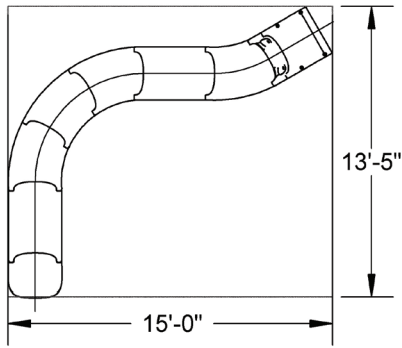

REPLACE THE XX IN THE PART NUMBERS TO INDICATE COLOR CODE WHEN ORDERING.

19 LINEAR FEET RIVER RUN
Style 19A - Left Turn Shown

Front View

Top View

Style 19A - Isometric View

4 BYOS 2 Anchors Supplied

19 LINEAR FEET RIVER RUN
Style 19B - Left Turn Shown

Front View

Top View

Style 19B - Isometric View

4 BYOS 2 Anchors Supplied

23 LINEAR FEET RIVER RUN
Style 23A - Left Turn Shown

Front View

Top View

Style 23A - Isometric View

4 BYOS 2 Anchors Supplied

24 LINEAR FEET RIVER RUN
Style 24A - Left Turn Shown

Front View

Top View

Style 24A - Isometric View

4 BYOS 2 Anchors Supplied

24 LINEAR FEET RIVER RUN
Style 24B - Left Turn Shown

Front View

Top View

Style 24B - Isometric View

4 BYOS 2 Anchors Supplied

29 LINEAR FEET RIVER RUN
Style 29A - Left Turn Shown

Front View

Top View

Style 29A - Isometric View

5 BYOS 2 Anchors Supplied