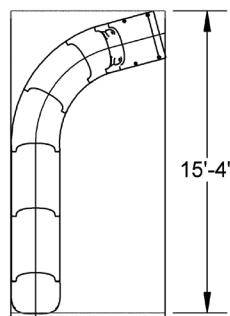

Slide Color

Part No.	Description
RRS19A-CL-XX	19' River Run Slide Turn A- LEFT
RRS19A-CR-XX	19' River Run Slide Turn A- RIGHT
RRS19B-CL-XX	19' River Run Slide Turn B- LEFT
RRS19B-CR-XX	19' River Run Slide Turn B- RIGHT
RRS23A-CL-XX	23' River Run Slide Turn A- LEFT
RRS23A-CR-XX	23' River Run Slide Turn A- RIGHT
RRS24A-CL-XX	24' River Run Slide Turn A- LEFT
RRS24A-CR-XX	24' River Run Slide Turn A- RIGHT
RRS24B-CL-XX	24' River Run Slide Turn B- LEFT
RRS24B-CR-XX	24' River Run Slide Turn B- RIGHT
RRS29A-CL-XX	29' River Run Slide Turn B- LEFT
RRS29A-CR-XX	29' River Run Slide Turn B- RIGHT

REPLACE THE XX IN THE PART NUMBERS TO INDICATE COLOR CODE WHEN ORDERING.

19 LINEAR FEET RIVER RUN
Style 19A - Left Turn Shown

Front View

Top View

Style 19A - Isometric View

4 BYOS 2 Anchors Supplied

19 LINEAR FEET RIVER RUN
Style 19B - Left Turn Shown

Front View

Top View

Style 19B - Isometric View

4 BYOS 2 Anchors Supplied

23 LINEAR FEET RIVER RUN
Style 23A - Left Turn Shown

Front View

Top View

Style 23A - Isometric View

4 BYOS 2 Anchors Supplied

24 LINEAR FEET RIVER RUN
Style 24A - Left Turn Shown

Front View

Top View

Style 24A - Isometric View

4 BYOS 2 Anchors Supplied

24 LINEAR FEET RIVER RUN
Style 24B - Left Turn Shown

Front View