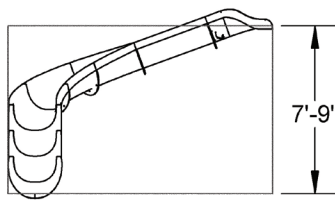

REPLACE THE XX IN THE PART NUMBERS TO INDICATE COLOR CODE WHEN ORDERING.

19 LINEAR FEET RIVER RUN
Style 19A - Left Turn Shown

Front View

Top View

Style 19A - Isometric View

4 BYOS 2 Anchors Supplied

19 LINEAR FEET RIVER RUN
Style 19B - Left Turn Shown

Front View

Top View

Style 19B - Isometric View

4 BYOS 2 Anchors Supplied

23 LINEAR FEET RIVER RUN
Style 23A - Left Turn Shown

Front View

Top View

Style 23A - Isometric View

4 BYOS 2 Anchors Supplied

24 LINEAR FEET RIVER RUN
Style 24A - Left Turn Shown

Front View

Top View

Style 24A - Isometric View

4 BYOS 2 Anchors Supplied

24 LINEAR FEET RIVER RUN
Style 24B - Left Turn Shown

Front View

Top View

Style 24B - Isometric View

4 BYOS 2 Anchors Supplied

29 LINEAR FEET RIVER RUN
Style 29A - Left Turn Shown

Front View

Top View

Style 29A - Isometric View

5 BYOS 2 Anchors Supplied