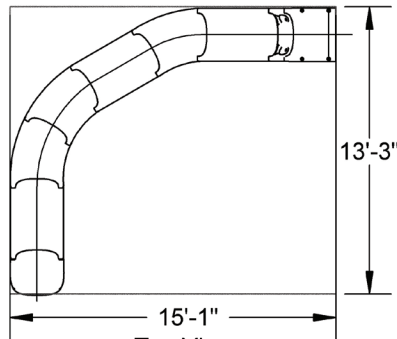

REPLACE THE XX IN THE PART NUMBERS TO INDICATE COLOR CODE WHEN ORDERING.

19 LINEAR FEET RIVER RUN
Style 19A - Left Turn Shown

Front View

Top View

Style 19A - Isometric View

4 BYOS 2 Anchors Supplied

19 LINEAR FEET RIVER RUN
Style 19B - Left Turn Shown

Front View

Top View

Style 19B - Isometric View

4 BYOS 2 Anchors Supplied

23 LINEAR FEET RIVER RUN
Style 23A - Left Turn Shown

Front View

Top View

Style 23A - Isometric View

4 BYOS 2 Anchors Supplied

24 LINEAR FEET RIVER RUN
Style 24A - Left Turn Shown

Front View

Top View

Style 24A - Isometric View

4 BYOS 2 Anchors Supplied

24 LINEAR FEET RIVER RUN
Style 24B - Left Turn Shown

Front View

Top View

Style 24B - Isometric View

4 BYOS 2 Anchors Supplied

29 LINEAR FEET RIVER RUN
Style 29A - Left Turn Shown

Front View

Top View

Style 29A - Isometric View

5 BYOS 2 Anchors Supplied