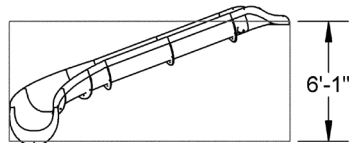

- Pre-Designed BYOS2™ slide kits
- Right and left turn slides
- Discreet zoom flume water delivery system with perfectly matching cover plate (20 - 40 gpm)
- 19', 23', 24' & 29' length options
- 350 pound weight limit
- No quote process needed - easy to order
- Available in assorted colors and visual textures
- Color matching products include: T7 Diving System, Destination Series In-Pool Furniture

REPLACE THE XX IN THE PART NUMBERS TO INDICATE COLOR CODE WHEN ORDERING.

19 LINEAR FEET RIVER RUN
Style 19A - Left Turn Shown

Front View

Top View

Style 19A - Isometric View

4 BYOS 2 Anchors Supplied

19 LINEAR FEET RIVER RUN
Style 19B - Left Turn Shown