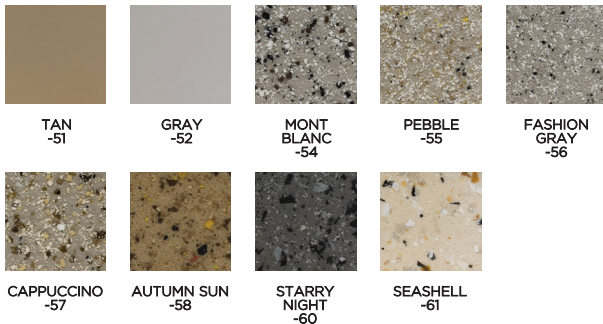

Slide Color

Part No.	Description
RRS19A-CL-XX	19' River Run Slide Turn A- LEFT
RRS19A-CR-XX	19' River Run Slide Turn A- RIGHT
RRS19B-CL-XX	19' River Run Slide Turn B- LEFT
RRS19B-CR-XX	19' River Run Slide Turn B- RIGHT
RRS23A-CL-XX	23' River Run Slide Turn A- LEFT
RRS23A-CR-XX	23' River Run Slide Turn A- RIGHT
RRS24A-CL-XX	24' River Run Slide Turn A- LEFT
RRS24A-CR-XX	24' River Run Slide Turn A- RIGHT
RRS24B-CL-XX	24' River Run Slide Turn B- LEFT
RRS24B-CR-XX	24' River Run Slide Turn B- RIGHT
RRS29A-CL-XX	29' River Run Slide Turn B- LEFT
RRS29A-CR-XX	29' River Run Slide Turn B- RIGHT

REPLACE THE XX IN THE PART NUMBERS TO INDICATE COLOR CODE WHEN ORDERING.

19 LINEAR FEET RIVER RUN
Style 19A - Left Turn Shown

Front View

Top View

Style 19A - Isometric View

4 BYOS 2 Anchors Supplied

19 LINEAR FEET RIVER RUN
Style 19B - Left Turn Shown