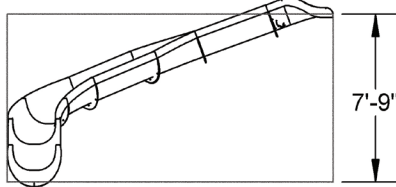

REPLACE THE XX IN THE PART NUMBERS TO INDICATE COLOR CODE WHEN ORDERING.

19 LINEAR FEET RIVER RUN
Style 19A - Left Turn Shown

Front View

Top View

Style 19A - Isometric View

4 BYOS 2 Anchors Supplied

19 LINEAR FEET RIVER RUN
Style 19B - Left Turn Shown

Front View

Top View

Style 19B - Isometric View

4 BYOS 2 Anchors Supplied

23 LINEAR FEET RIVER RUN
Style 23A - Left Turn Shown

Front View

Top View

Style 23A - Isometric View

4 BYOS 2 Anchors Supplied

24 LINEAR FEET RIVER RUN
Style 24A - Left Turn Shown

Front View

Top View

Style 24A - Isometric View

4 BYOS 2 Anchors Supplied

24 LINEAR FEET RIVER RUN
Style 24B - Left Turn Shown

Front View

Top View

Style 24B - Isometric View

4 BYOS 2 Anchors Supplied

29 LINEAR FEET RIVER RUN
Style 29A - Left Turn Shown

Front View

Top View

Style 29A - Isometric View

5 BYOS 2 Anchors Supplied