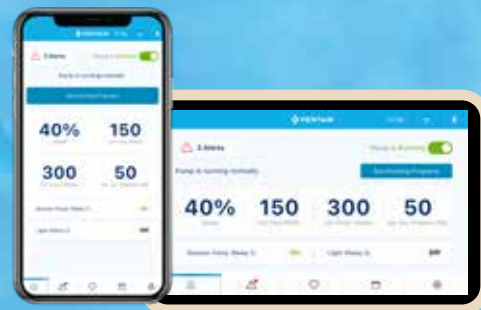

FLOW IS EVERYTHING
So Pentair invented a game-changing pump.

ADJUSTS TO POOL CONDITIONS
As conditions change with your pool water, flow speed adjusts automatically.

FOR BIG POOL BENEFITS
Clearer water, bubbling bubblers, cascading fountains, and critical equipment that is taxed less and lasts longer.

SIMPLE SMARTPHONE CONTROL

With seamless WiFi or Bluetooth[®] wireless technology control via the Pentair Home app, you can monitor the pump or change the flow rate from anywhere.

Add the optional built-in automation to control up to two other pool devices.