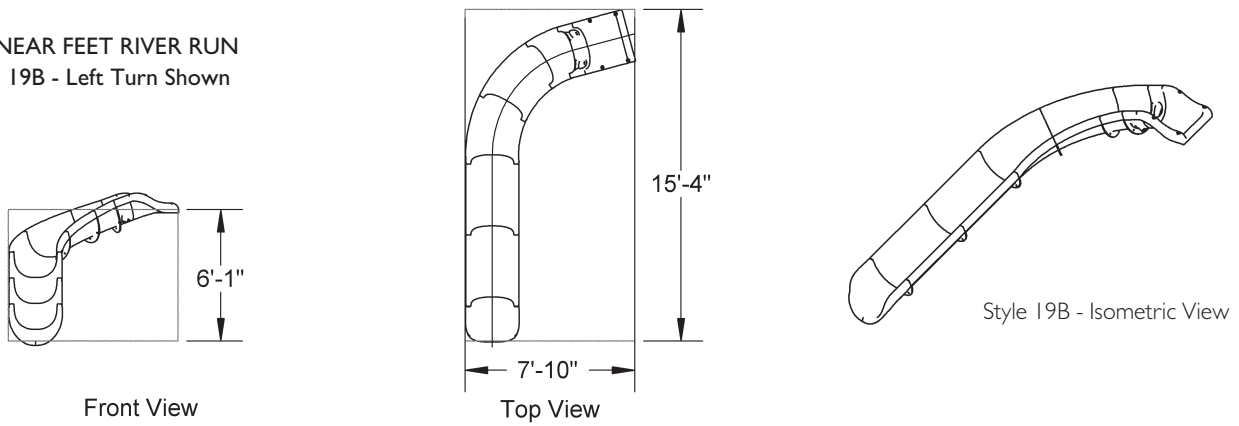

RIVER RUN PRODUCT SELECTION GUIDE - DEALER COPY

TIP: the part numbers represent approximate linear foot length of the slide.

19 LINEAR FEET RIVER RUN
Style 19A - Left Turn Shown

19 LINEAR FEET RIVER RUN
Style 19B - Left Turn Shown

23 LINEAR FEET RIVER RUN
Style 23A - Left Turn Shown

24 LINEAR FEET RIVER RUN
Style 24A - Left Turn Shown

RIVER RUN PRODUCT SELECTION GUIDE - CONTINUED

TIP: the part numbers represent approximate linear foot length of the slide.