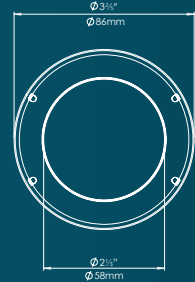

Trim color options

Plug Design

- Detachable design for plug and play
- Over molded design for dry connection
- Simple disconnection for servicing or winterizing

COLOR TOUCH TECHNOLOGY

Color Control

Control color, speed, brightness and modes