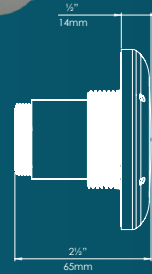

Plug Design

- Detachable design for plug and play
- Over molded design for dry connection
- Simple disconnection for servicing or winterizing

COLOR TOUCH TECHNOLOGY

Color Control

Control color, speed, brightness and modes

Wireless Touch

Wi-Fi Tablets and smartphones

Memory Recall

Remembers last color, speed and brightness

Auto Sync

Automatic sync of your PAL lights every time