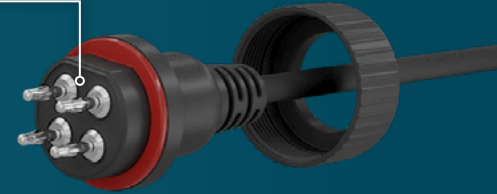

Light Body

- Engineering grade high performance thermoplastic with 40% glass for optimum heat transfer, strength and durability
- Extreme resistance to chemicals

Lens Design

- Excellent resistance to Swimming Pool chemicals
- Industry leading optical diffusion and light efficiency
- UV stable properties

Trim color options

Plug Design

- Detachable design for plug and play
- Over molded design for dry connection
- Simple disconnection for servicing or winterizing

COLOR TOUCH TECHNOLOGY

Color Control

Control color, speed, brightness and modes