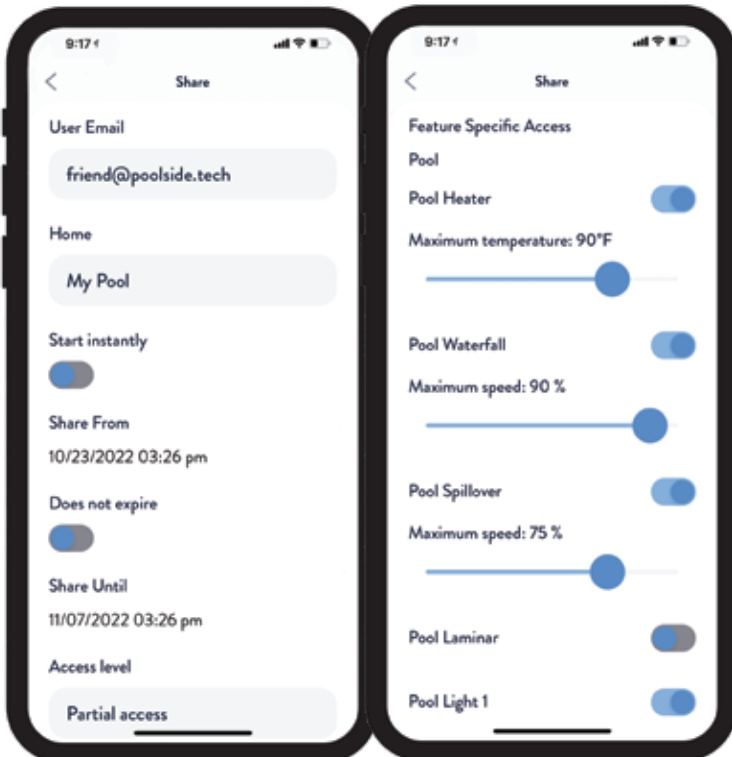

Keep your water perfectly level with built in high and low water level sensing, recording and reacting

Leak detection alerts and historical reporting readily available on your mobile device, removing the need to manually monitor a status LED

This integrated Water Leveling system is easy to remotely configure with a modern user interface via the Poolside Attendant app