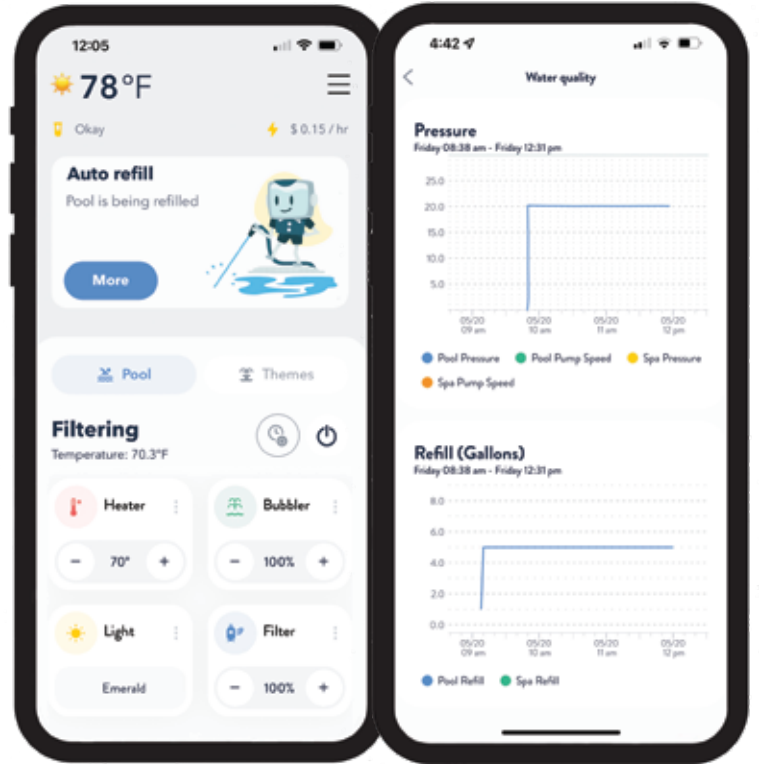

Monitoring the amount of sanitizer and pH in a pool and dispensing chemicals to address any imbalances while increasing the speeds of VSP to prevent potential staining

Sync your DMX pool and landscape lighting to your Spotify® playlist, having your lights in sync with the beat of your favorite music

Create your own colors and light intensity via a color wheel, granting you full access to the DMX light's color palette

Complete show mixing capabilities allow you to create the ideal atmosphere for your poolside oasis

Keep your water perfectly level with built in high and low water level sensing, recording and reacting

Leak detection alerts and historical reporting readily available on your mobile device, removing the need to manually monitor a status LED

This integrated Water Leveling system is easy to remotely configure with a modern user interface via the Poolside Attendant app

Our Airbnb mode allows a homeowner to grant limited access to guests (or teens!) to avoid careless spending or misuse of water or fire features