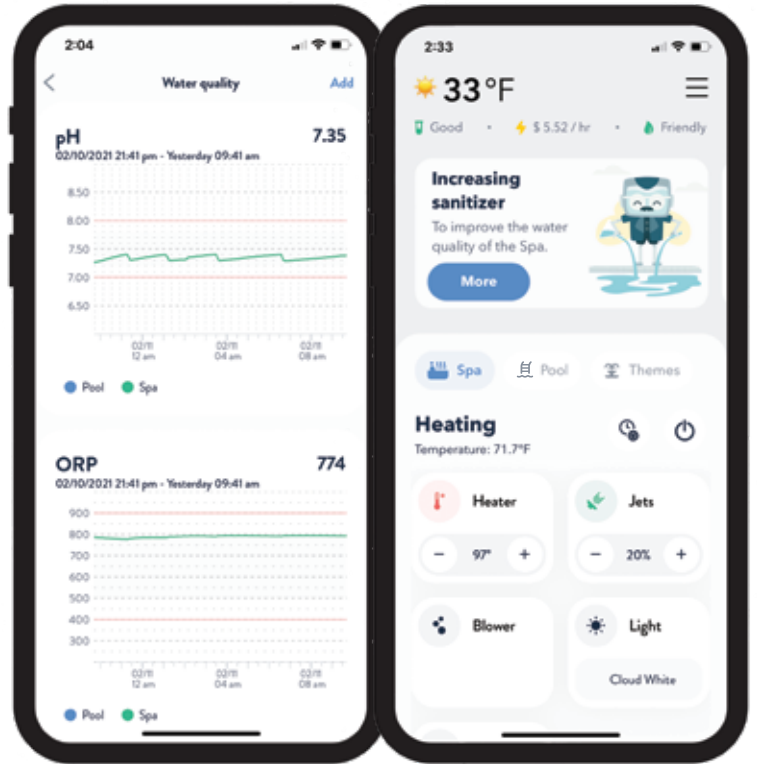

Our + Chemistry management and auto dosing capabilities will measure, record and react to the ongoing chemical needs of the pool

Smarter filtration cycles automatically determined based on the real time chemistry of the pool and weather forecasting

Monitoring the amount of sanitizer and pH in a pool and dispensing chemicals to address any imbalances while increasing the speeds of VSP to prevent potential staining