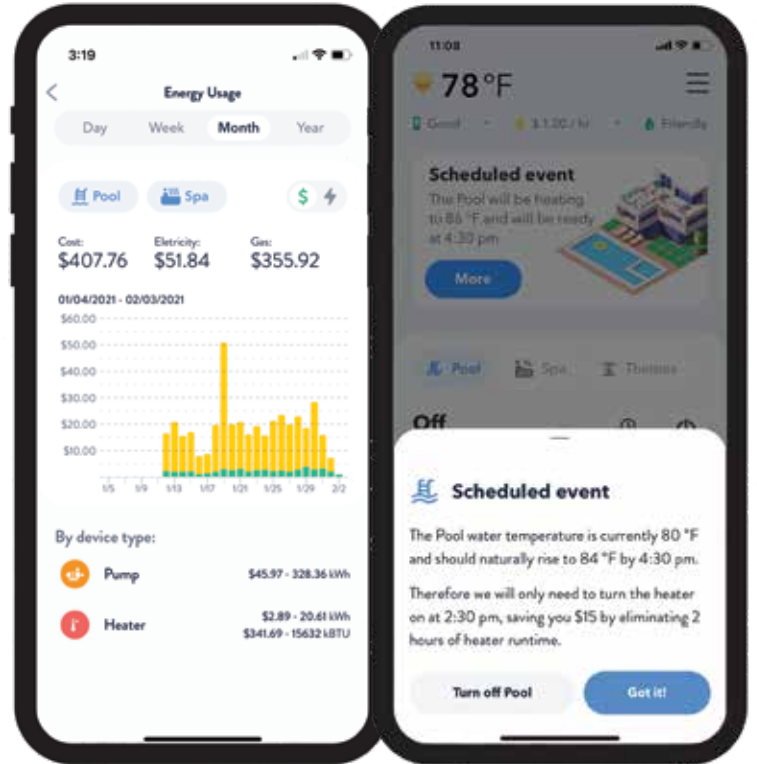

Making informed decisions for a household budget puts the homeowner in control

Smart temperature controls leverage predictive analytics to communicate the estimated time the pool or spa will reach your ideal temperature