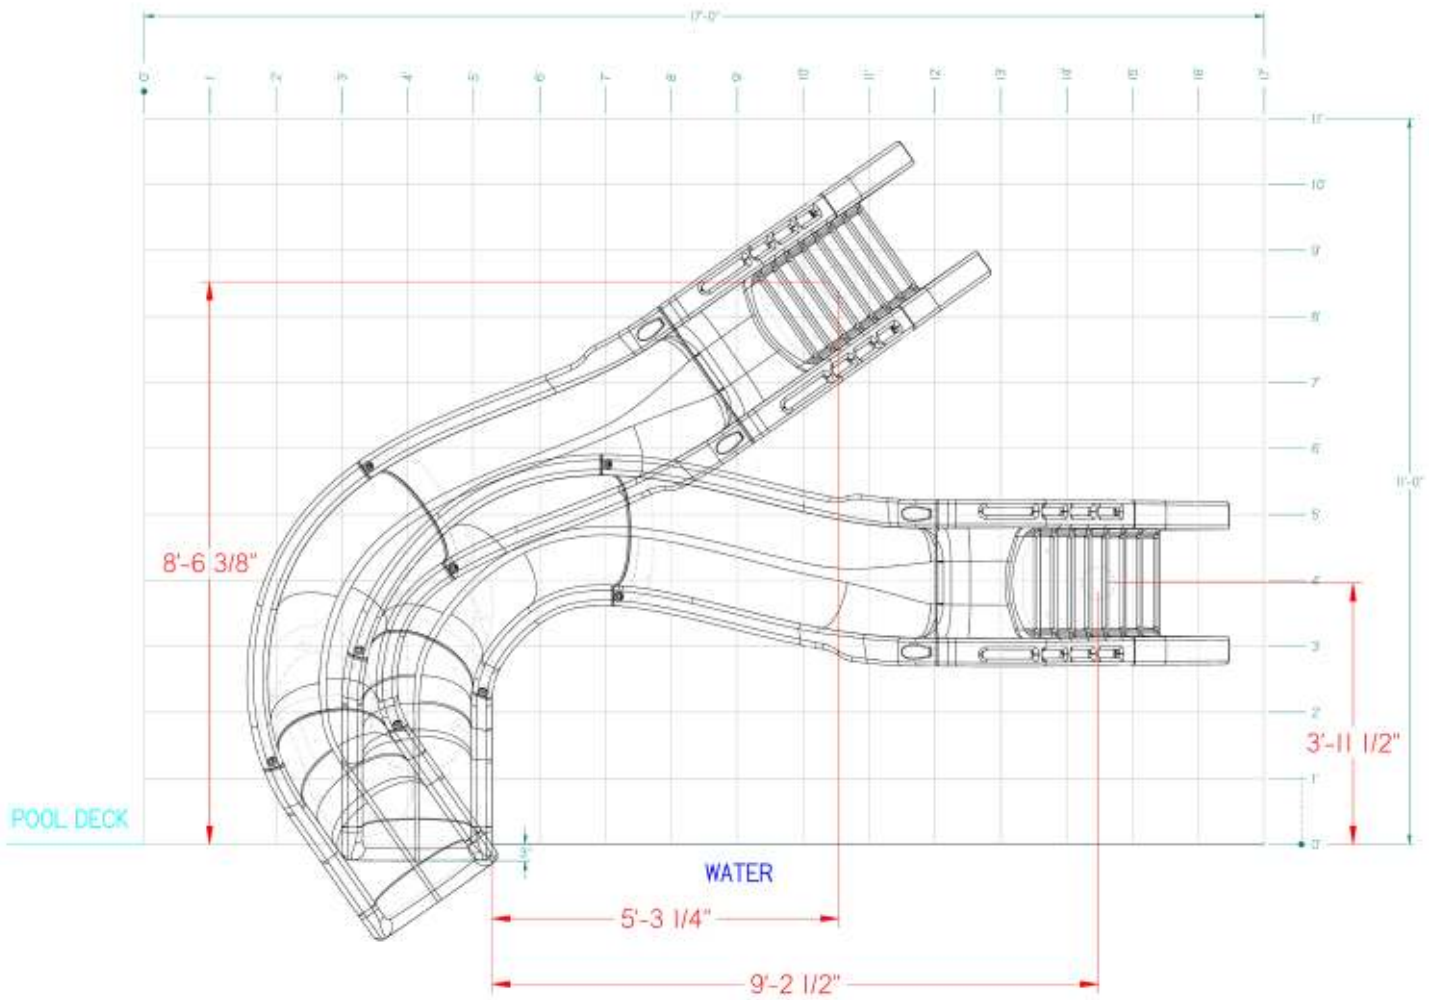

Side Winder Left Entry

Placement/Stub-Up Location

GLOBAL Side Winder Right Entry

Placement/Stub-Up Location