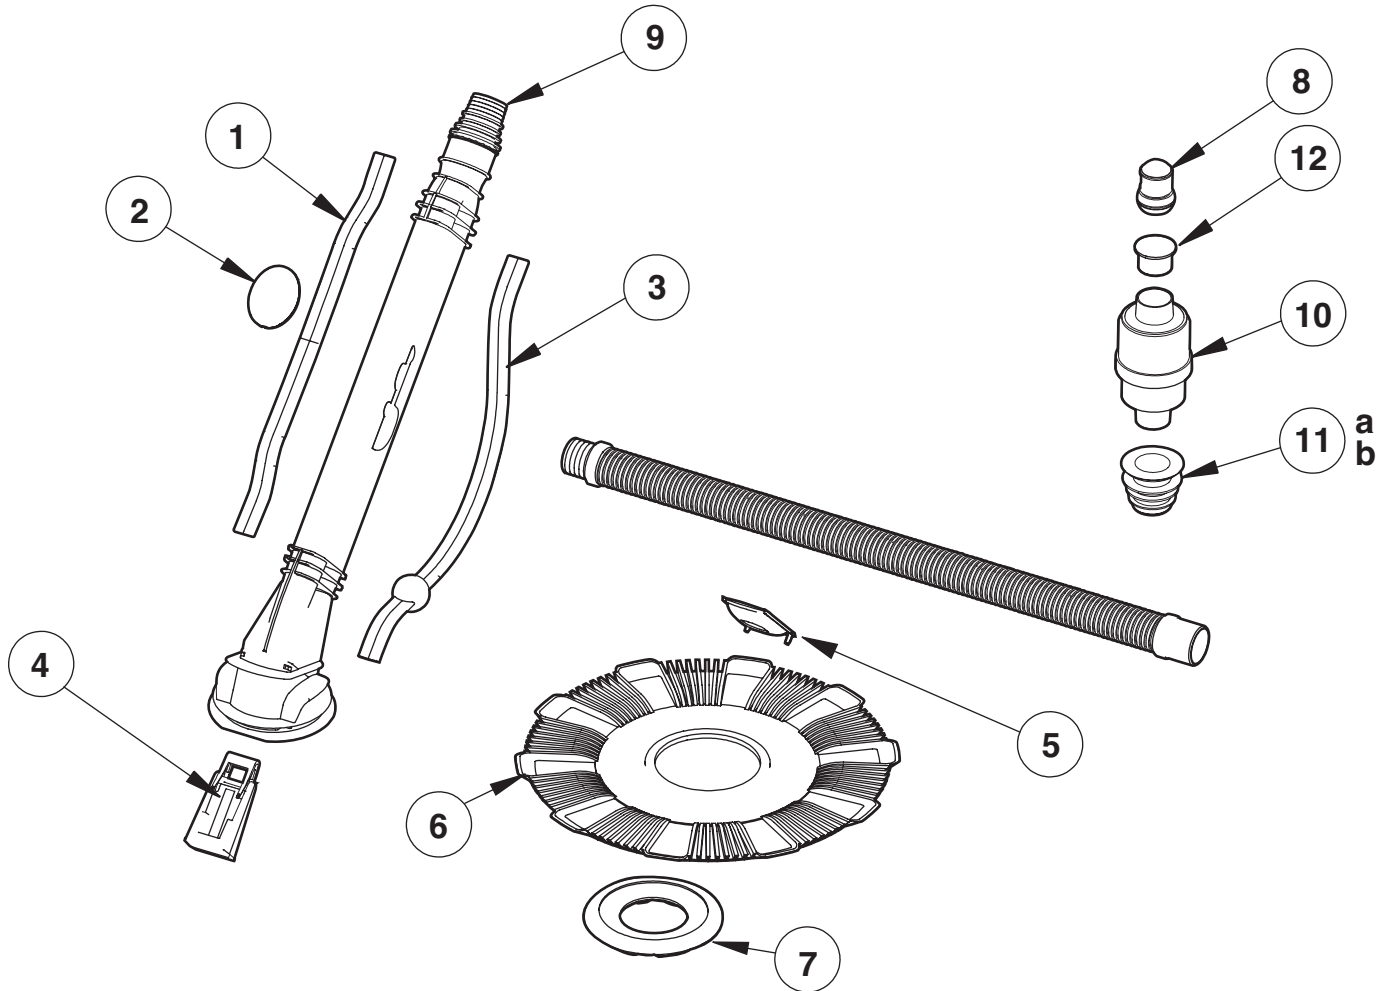

DV1000 AquaRay®/SunRay®

REPLACEMENT PARTS

Parts Diagram and Parts Listing

Ref. No.	Part No.	Description	Ctn Qty.
—	DCX192	Body Assembly (SunRay)	—
—	DCX235	Tube Cover, Blue (AquaRay)	10
—	DCX230	Internal Tube, White (AquaRay)	10
1	DCX126	Float Handle	10
2	DCX124	Float	10
3	DCX128	Deflector	1
4	DCX120	Hammer and Spring Clip Kit	28
5	DCX122	Hammer Retainer	10
6	DCX162	Disc	1
7	DCX150	Footpad	10
8	DCX170	Eyeball Diverter	10
9	DCX212	Swivel Assembly	10
10	DCX180	Flow Regulator	1
11a	DCX172	Adapter	10
11b	DCX1091	Cone Style Adapter	10
12	DCX172	Adapter	10

NOTE: DV5000 and AquaRay do not require a leader hose.