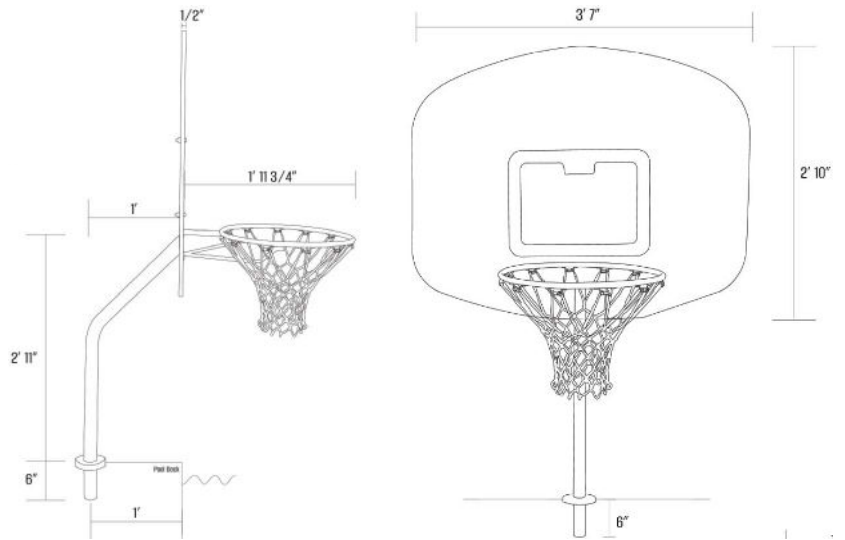

HD BASKETBALL GAME™

- 304 stainless steel construction & 1.9" OD
- Includes net, basketball, needle, & matching escutcheon
- Acrylic backboard & 18" durable coated regulation rim
- Powder coat options are salt water friendly
- Offset: 12"

Polished

White

Sand

Copper Vein

Silver Vein

PART NUMBER	DESCRIPTION
GPPOTE-HDBB-SS	HD Basketball Polished Frame
GPPOTE-HDBB-WH	HD Basketball White Frame
GPPOTE-HDBB-SD	HD Basketball Sand Frame
GPPOTE-HDBB-CV	HD Basketball Copper Vein Frame
GPPOTE-HDBB-SV	HD Basketball Silver Vein Frame
GPPOTEAGS	6" Anchor