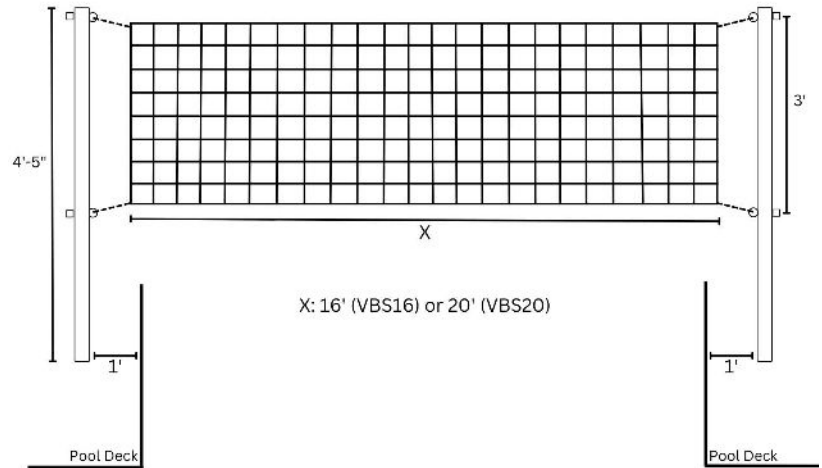

VOLLEYBALL GAME™

- 304 stainless steel construction & 1.9" OD
- Includes net, water volleyball, needle, & matching escutcheons
- Powder coat options are salt water friendly
- Available in 16' or 20' competition quality adjustable nets

Polished

White

Sand

Copper Vein

Silver Vein

PART NUMBER	DESCRIPTION
GPPOTE-VBS16-SS	16' Volleyball Set Polished Poles
GPPOTE-VBS16-WH	16' Volleyball Set White Poles
GPPOTE-VBS16-SD	16' Volleyball Set Sand Poles
GPPOTE-VBS16-CV	16' Volleyball Set Copper Vein Poles
GPPOTE-VBS16-SV	16' Volleyball Set Silver Vein Poles
GPPOTE-A-6S	6" Anchor (Set of 2)

Part numbers indicate 16' net. For 20' net, replace "VBS16" with "VBS20".

Can be upgraded to Marine Grade 316. When ordering, add "-M" following the color code.

Anchor not included.