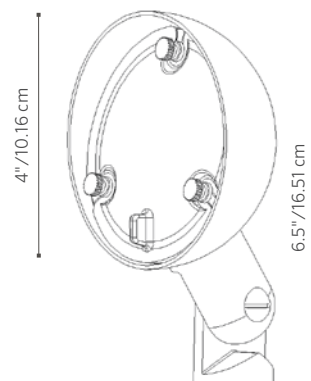

## RL: Up Light

### *Lighting Effects with the RL*

To wall wash with the RL, the fixtures should be installed 12-18" from the base of the wall, 6-8" on center, thereby creating an even illumination.

*Note: This fixture is designed for up lighting only.*

# RL: Up Light

**FACTORY INSTALLED OPTIONS:** Order 1 + 2 + 3

Step	Description	Code
1	FIXTURE	RL
2	LAMP	10 (10,000 Hr Xenon), 20 (5,000 Hr Xenon), 10H, 20H (2,000 Hr Halogen)
3	FINISH	CU, NP, WG, FW, AL, BZ, DG, WI, VF, SB, FB

**EXAMPLE:** RL-20H-NP = RL - 20W Halogen - Nickel Plate Finish

**FIELD INSTALLED OPTIONS:** Order Individually

Mounts					
<b>Super Slot Spike</b> (753900) 2" x 10" <b>Included</b> ▼					
<b>Long Slot Spike</b> (250015840000) 2.5" x 10"					
<b>SuperJ-Box</b> (SJ-XX**) 2.5" x 12"					
<b>Post Mount</b> (PM-XX**) 2.5" x 13"					
	Super Slot Spike	Long Slot Spike	Super J-Box XX**	Post Mount XX**	