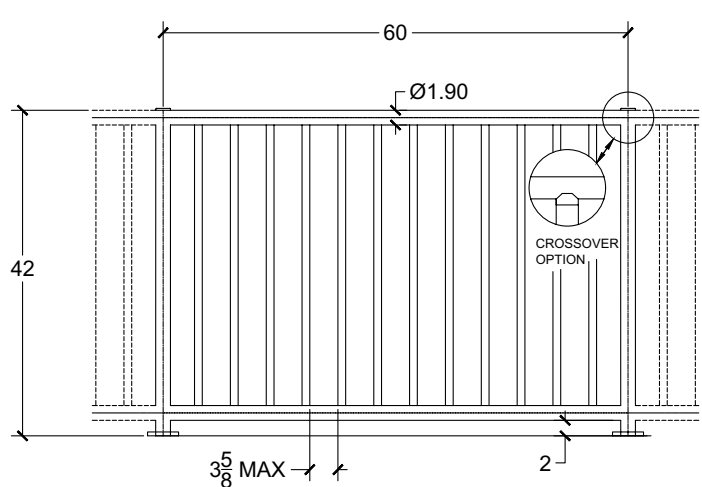

Saftron has been making high-impact metal reinforced polymer safety railing for over 30 years for Hotels and Resorts, Theme Parks, Aquatic Centers, Marina's and Industrial Applications.

- White
- Gray
- Black
- Beige
- Taupe
- Graphite Gray

2200 BARRIER