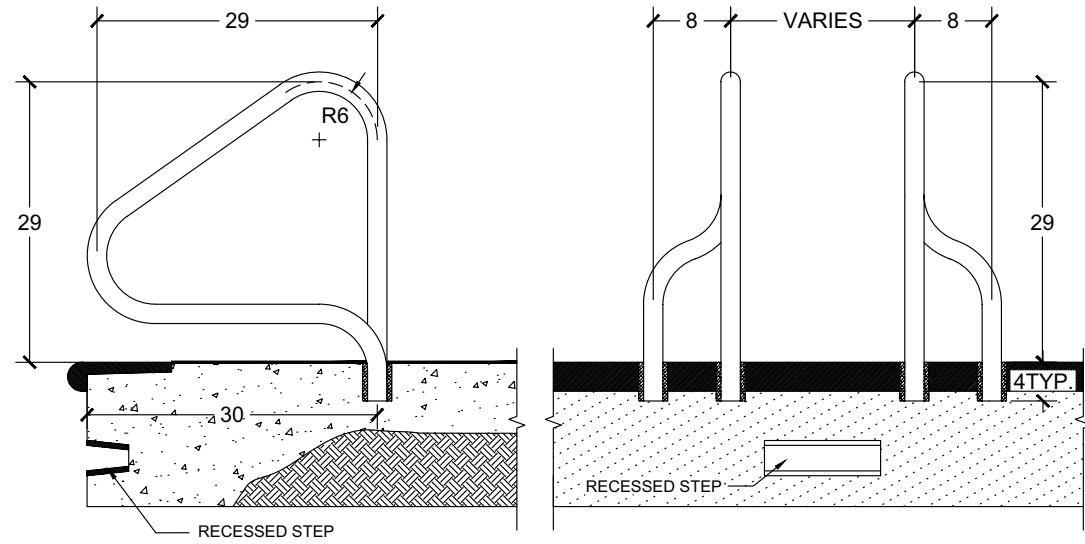

Installation Options for Pool and Spa Rails, Handrails, Deck Rails, Dock Ladders

Non-corroding Anchor Socket
No bonding required when used with a Saffron ladder or rail

6" Surface Mounting Base

Available in 6 Standard Colors

For quotes on custom commercial cross-braced ladders, please visit www.saffron.com, click on resources then pool rails and complete form.

CBRTD-448

CBTRTD-130

CBRTD-352

CBTRTD-144

CBRTD-354

P-429-Z

P-329-Z

P-429-Z

P-329-Z

RTD POOL RAILS

Shown with optional floor base mounts

Custom Sizes Available

For quotes on custom rails, please visit www.saftron.com, click on Resources then pool rails and complete form

DTP-2 BEND