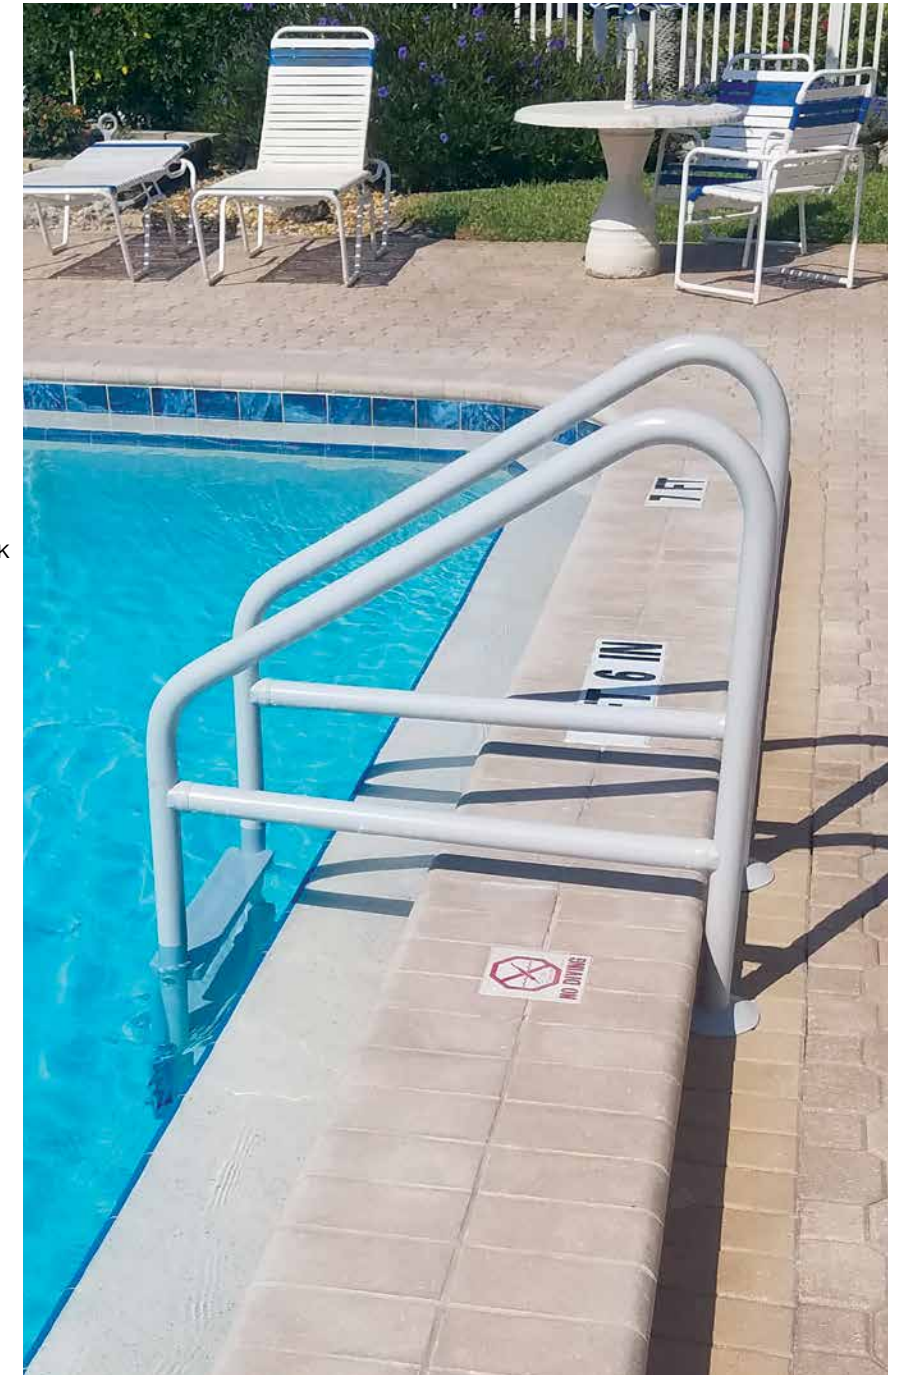

Custom Cross-Braced Ladders Available in Different Sizes.

For quotes on custom commercial cross-braced ladders, please visit www.saffron.com, click on resources then pool rails and complete form.