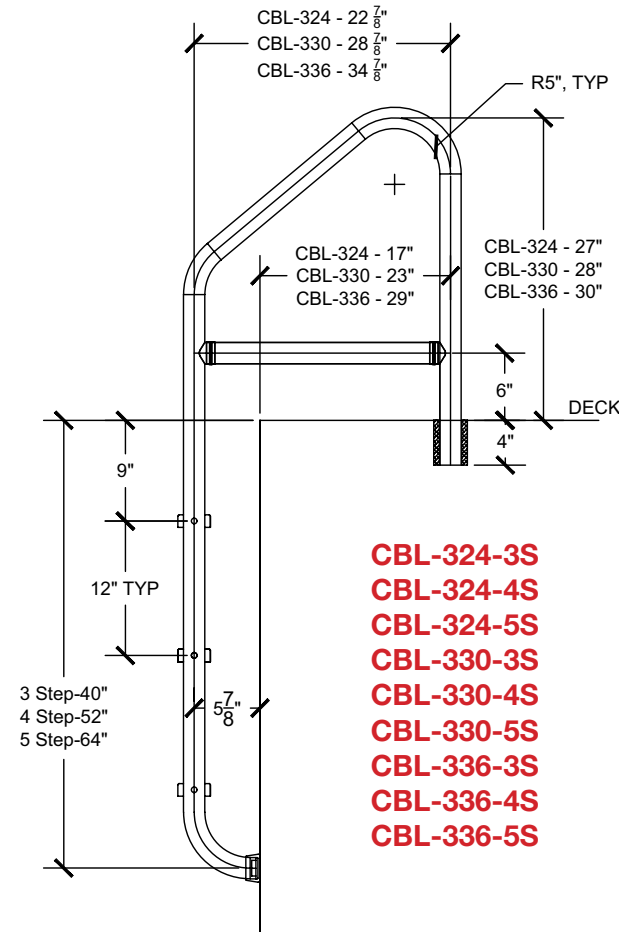

Installation Options for Pool and Spa Rails, Handrails, Deck Rails, Dock Ladders

Non-corroding Anchor Socket
No bonding required when used with a Saffron ladder or rail

6" Surface Mounting Base

Available in 6 Standard Colors

Cross Braced Ladders (3, 4 & 5 Step)

- CBL-324-3S
- CBL-324-4S
- CBL-324-5S
- CBL-330-3S
- CBL-330-4S
- CBL-330-5S
- CBL-336-3S
- CBL-336-4S
- CBL-336-5S

Custom Cross-Braced Ladders Available in Different Sizes.