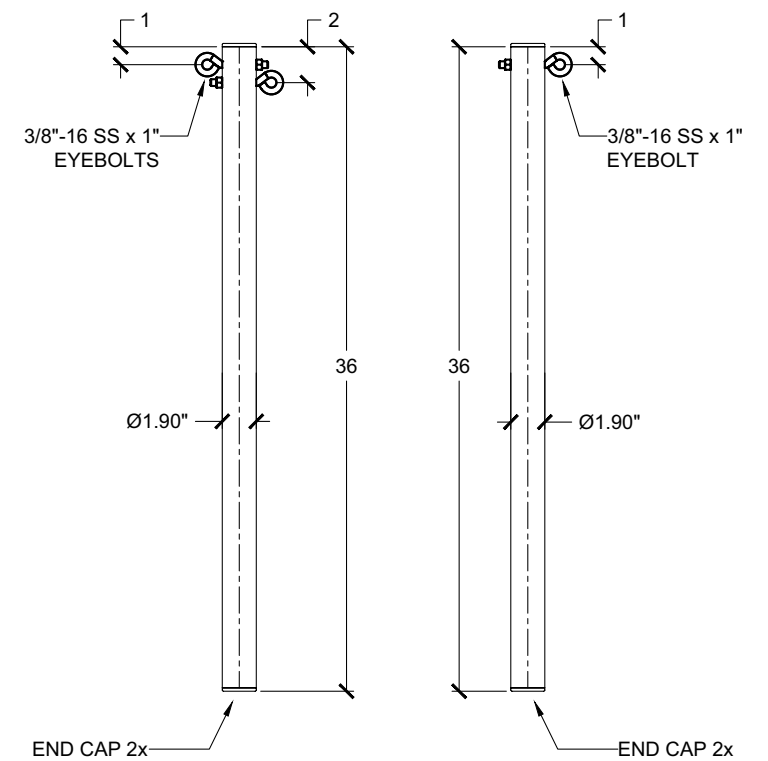

- White
- Gray
- Black
- Beige
- Taupe
- Graphite Gray

2200 BARRIER

2400 BARRIER

BACK STROKE

FALSE START

STANCHION

*** Custom sizes available**
 Can be mounted with
 Anchor Socket or SB-F Base, Anchor
 Socket Covers Available