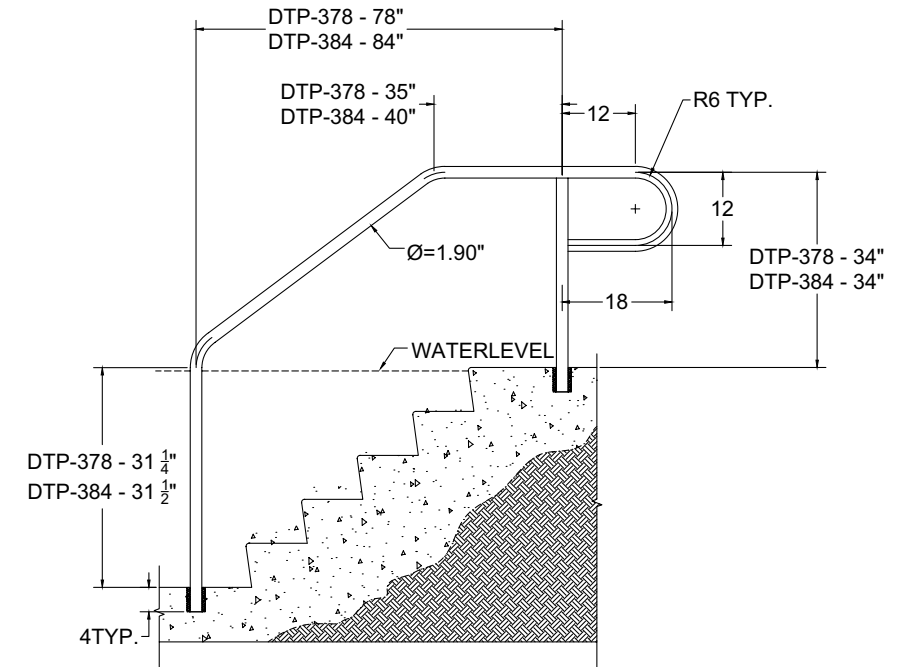

P-429-Z

P-329-Z

RTD POOL RAILS

Shown with optional floor base mounts

Custom Sizes Available

For quotes on custom rails, please visit www.saftron.com, click on Resources then pool rails and complete form

DTP-2 BEND