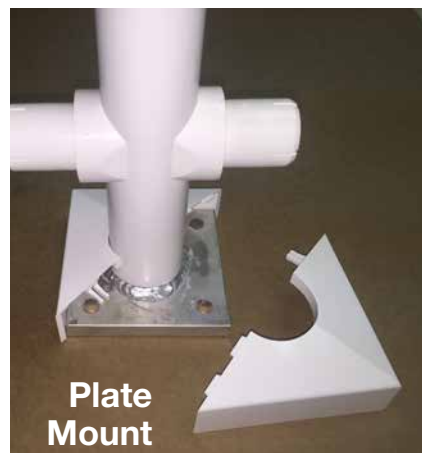

Six Standard Colors

Installation Options