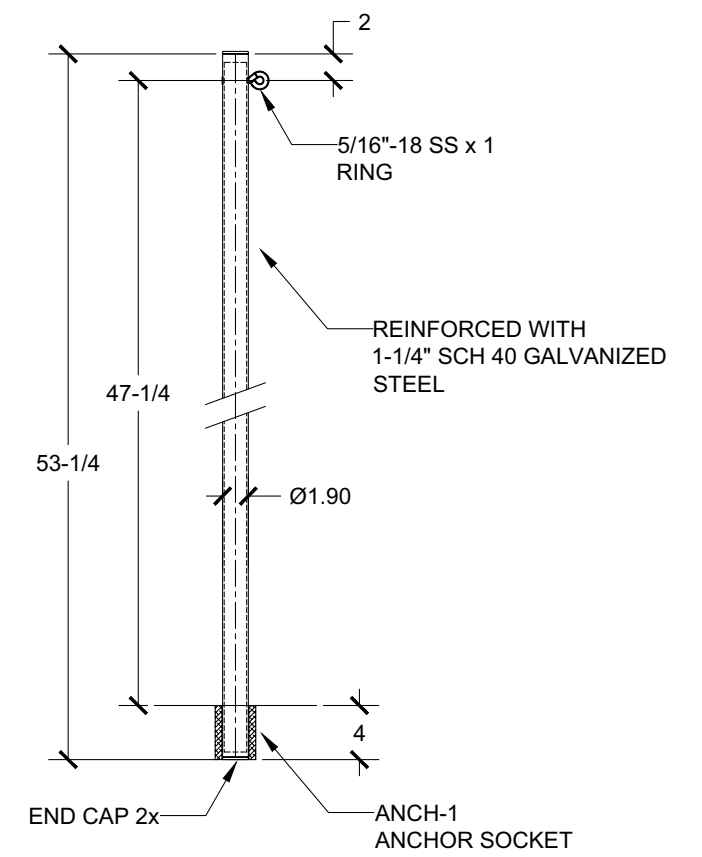

- White
- Gray
- Black
- Beige
- Taupe
- Graphite Gray

2200 BARRIER

2400 BARRIER

BACK STROKE

FALSE START

STANCHION

*** Custom sizes available**
 Can be mounted with
 Anchor Socket or SB-F Base, Anchor
 Socket Covers Available