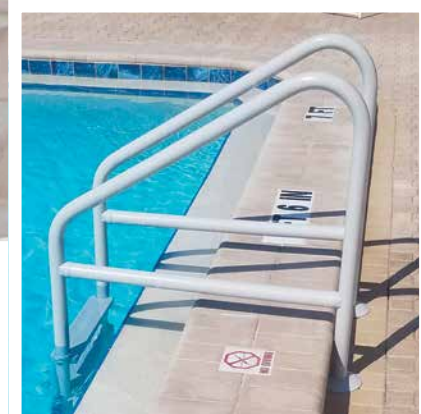

SÅFTRON

Commercial Pool, Spa and Accessories

Not All Rails Are Created Equal!

Say "Goodbye" to Rust Forever!

No Bonding/Grounding Required! Recommended For Salt Water Pools!