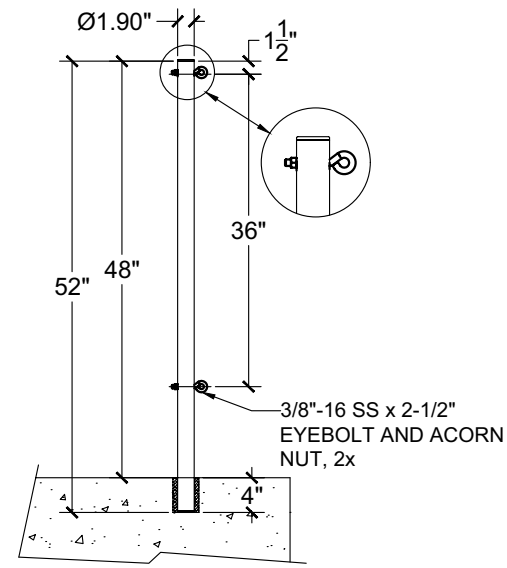

- White
- Gray
- Black
- Beige
- Taupe
- Graphite Gray

2200 BARRIER

2400 BARRIER

BACK STROKE

FALSE START

STANCHION

*** Custom sizes available**
 Can be mounted with
 Anchor Socket or SB-F Base, Anchor
 Socket Covers Available