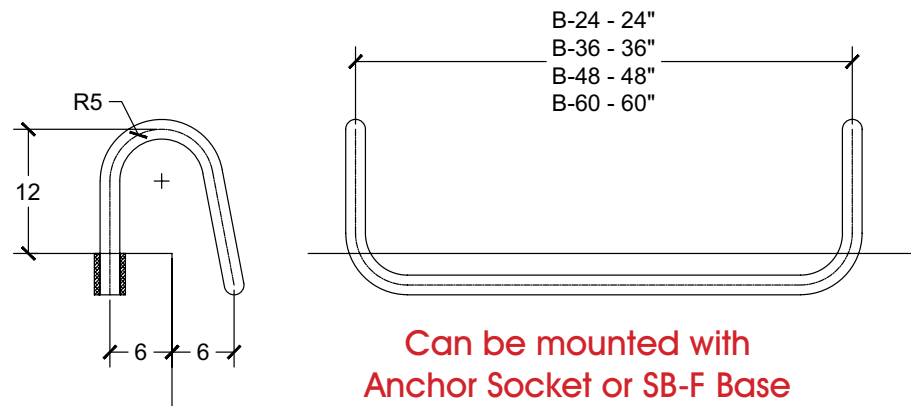

1.90 OD Safety Exercise Bars

09" Bar	X-09 (Pr)	48" Bar	X-48
24" Bar	X-24	60" Bar	X-60
36" Bar	X-36	72" Bar	X-72

Deck Mounted Therapy Bars

1.90 OD

24" Bar	DMT-24	48" Bar	DMT-48
36" Bar	DMT-36	60" Bar	DMT-60

Custom Sizes Available
For quotes on custom rails, please visit www.saftron.com, click on Resources then pool rails and complete form