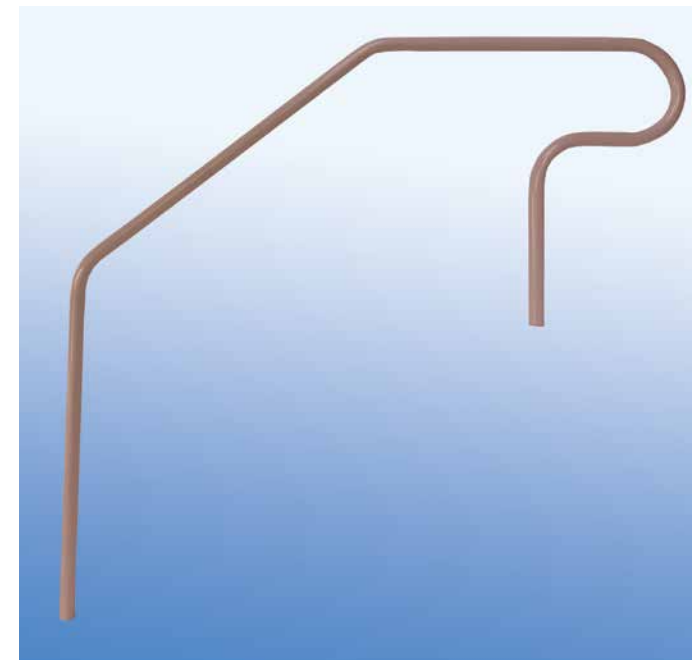

P-429-Z

P-329-Z

RTD POOL RAILS

Shown with optional floor base mounts

Custom Sizes Available

For quotes on custom rails, please visit www.saftron.com, click on Resources then pool rails and complete form

DTP-2 BEND

ADA DTP-3 BEND

DTP-3 BEND

Custom Sizes Available

For quotes on custom rails, please visit www.saftron.com, click on Resources then pool rails and complete form

Custom Sizes Available

For quotes on custom rails, please visit www.saftron.com, click on Resources then pool rails and complete form