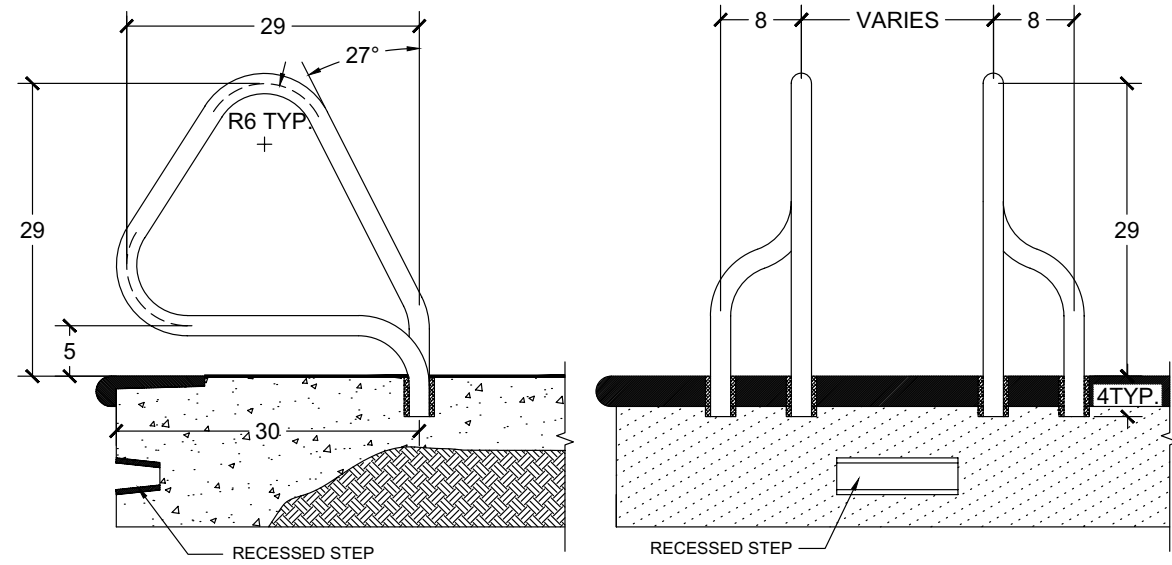

Installation Options for Pool and Spa Rails, Handrails, Deck Rails, Dock Ladders

Non-corroding Anchor Socket
No bonding required when used with a Saffron ladder or rail

6" Surface Mounting Base

Available in 6 Standard Colors

For quotes on custom commercial cross-braced ladders, please visit www.saffron.com, click on resources then pool rails and complete form.

CBRTD-448

CBTRTD-130

CBRTD-352

CBTRTD-144

CBRTD-354

P-429-Z

P-329-Z

P-429-Z

P-329-Z

RTD POOL RAILS

Shown with optional floor base mounts

Custom Sizes Available

For quotes on custom rails, please visit www.saftron.com, click on Resources then pool rails and complete form

DTP-2 BEND