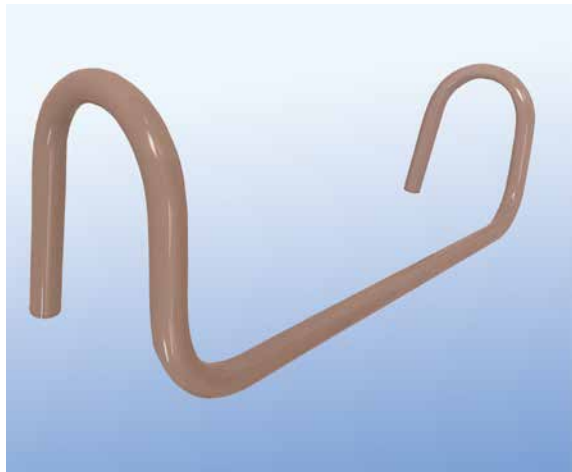

1.90 OD Safety Exercise Bars

09" Bar	X-09 (Pr)	48" Bar	X-48
24" Bar	X-24	60" Bar	X-60
36" Bar	X-36	72" Bar	X-72

Deck Mounted Therapy Bars

1.90 OD

24" Bar	DMT-24	48" Bar	DMT-48
36" Bar	DMT-36	60" Bar	DMT-60

Custom Sizes Available
For quotes on custom rails, please visit www.saftron.com, click on Resources then pool rails and complete form