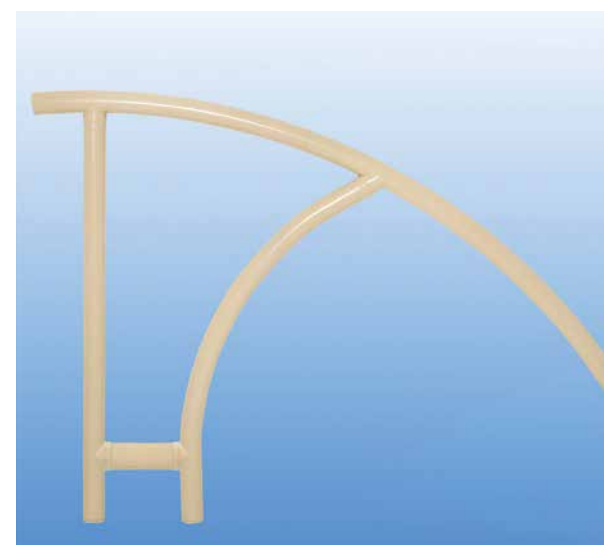

Installation Options for Pool and Spa Rails, Handrails, Deck Rails, Dock Ladders

Non-corroding Anchor Socket
No bonding required when used with a Saffron ladder or rail

6" Surface Mounting Base

Available in 6 Standard Colors

Cross Braced Ladders (3, 4 & 5 Step)

- CBL-324-3S
- CBL-324-4S
- CBL-324-5S
- CBL-330-3S
- CBL-330-4S
- CBL-330-5S
- CBL-336-3S
- CBL-336-4S
- CBL-336-5S

Custom Cross-Braced Ladders Available in Different Sizes.

For quotes on custom commercial cross-braced ladders, please visit www.saffron.com, click on resources then pool rails and complete form.

CBRTD-448

CBTRTD-130

CBRTD-352

CBTRTD-144

CBRTD-354

P-429-Z

P-329-Z

P-429-Z

P-329-Z

RTD POOL RAILS

Shown with optional floor base mounts

Custom Sizes Available

For quotes on custom rails, please visit www.saftron.com, click on Resources then pool rails and complete form

DTP-2 BEND