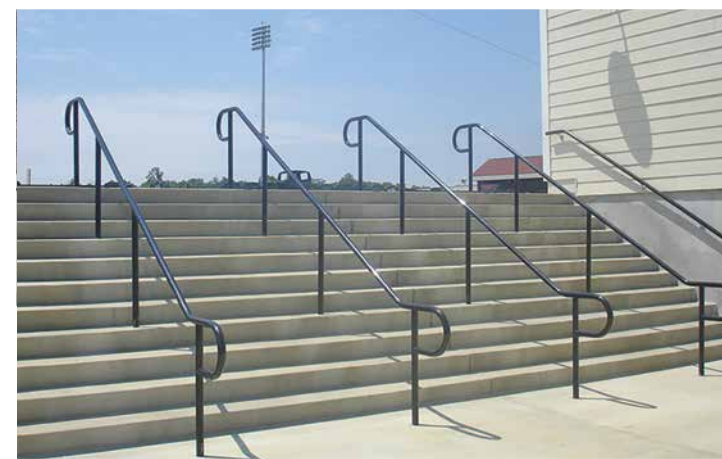

- PA-VBP-SM** Posts Mounted Using 6" Surface Bases
- PA-VBP-AM** Posts Mounted Using Anchor Sockets
- PA-VBN-16** 16' Replacement Net Only

Non-corroding Anchor Socket ANCH-1 (single & case qty) Comes in white only

Anchor Socket Covers (Pair) ASC (single & case qty)

Compatible cover for when not in use

Fencing Sections, Posts and Gates

Magna Latch Available

Advantages

- Easy Installation using Plate Mount or Core Mount
- No Rusting, Pitting or Scaling
- No Bonding/Grounding Required with Core Mount Application Only
- Will Not Fade, Chip or Corrode
- Cool to the Touch
- Smooth, Glossy, Easy to Clean Surface
- Low Maintenance
- 10 Year Warranty on Fencing