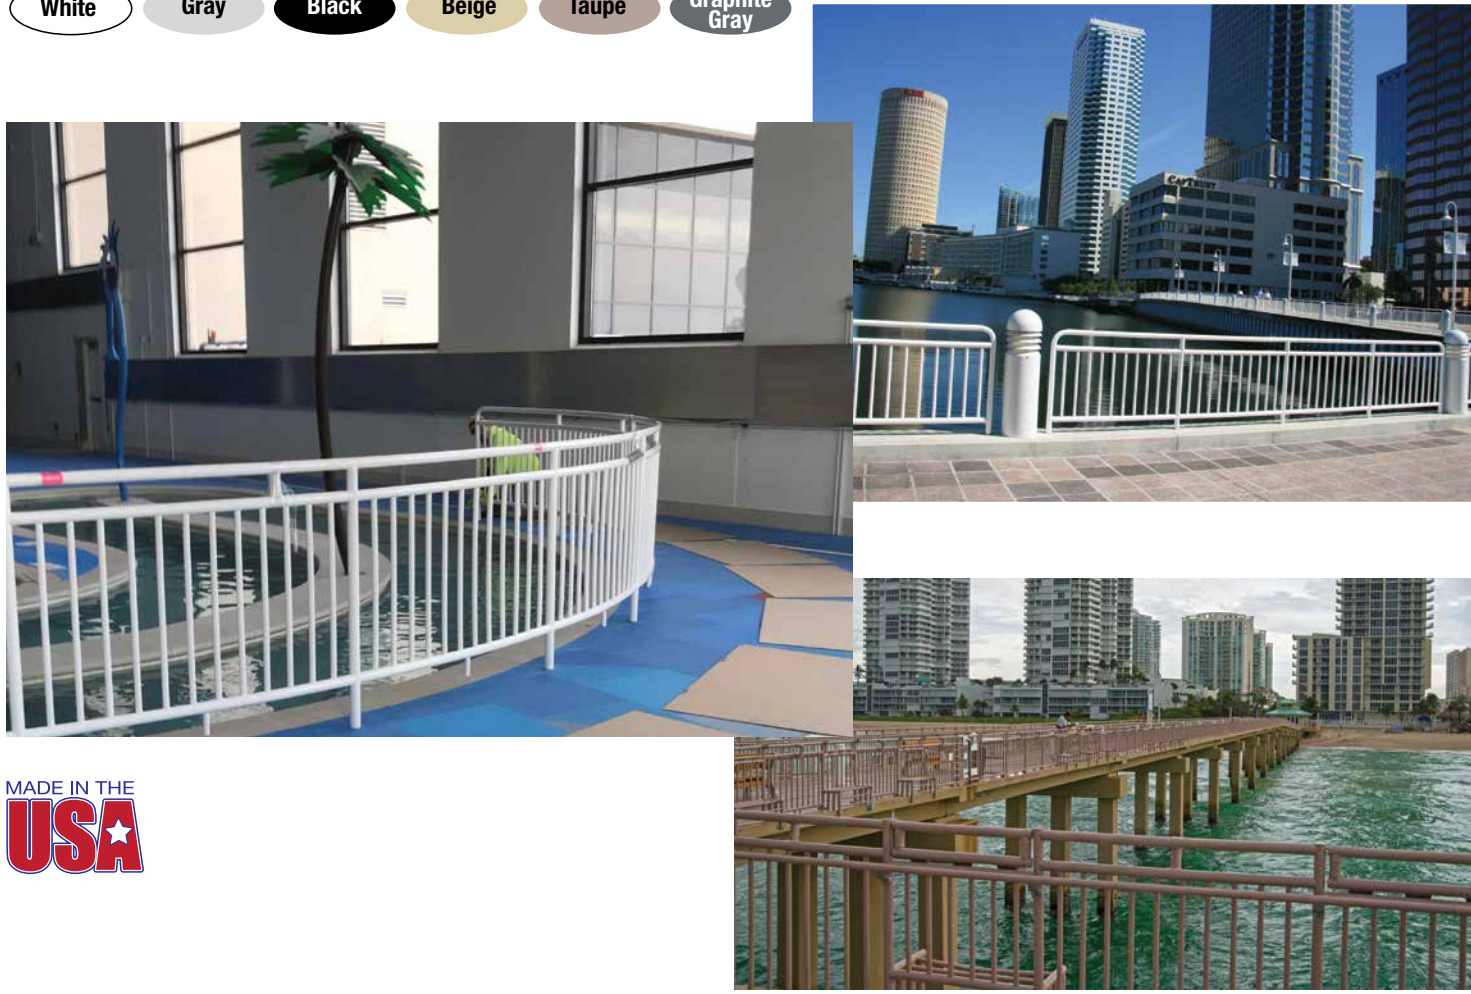

Saftron has been making high-impact metal reinforced polymer safety railing for over 30 years for Hotels and Resorts, Theme Parks, Aquatic Centers, Marina's and Industrial Applications.

- White
- Gray
- Black
- Beige
- Taupe
- Graphite Gray

2200 BARRIER