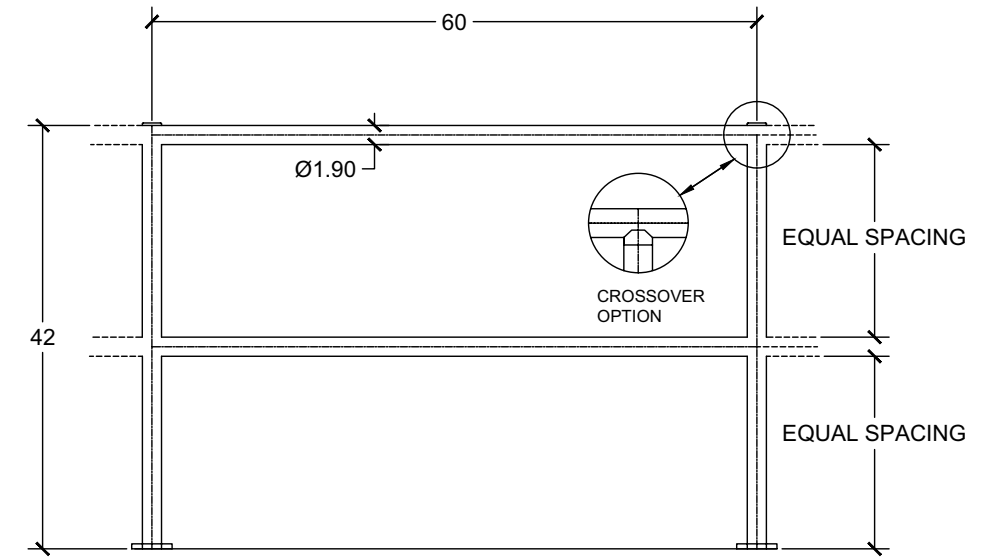

Custom Sizes Available

based on customer
supplied drawing