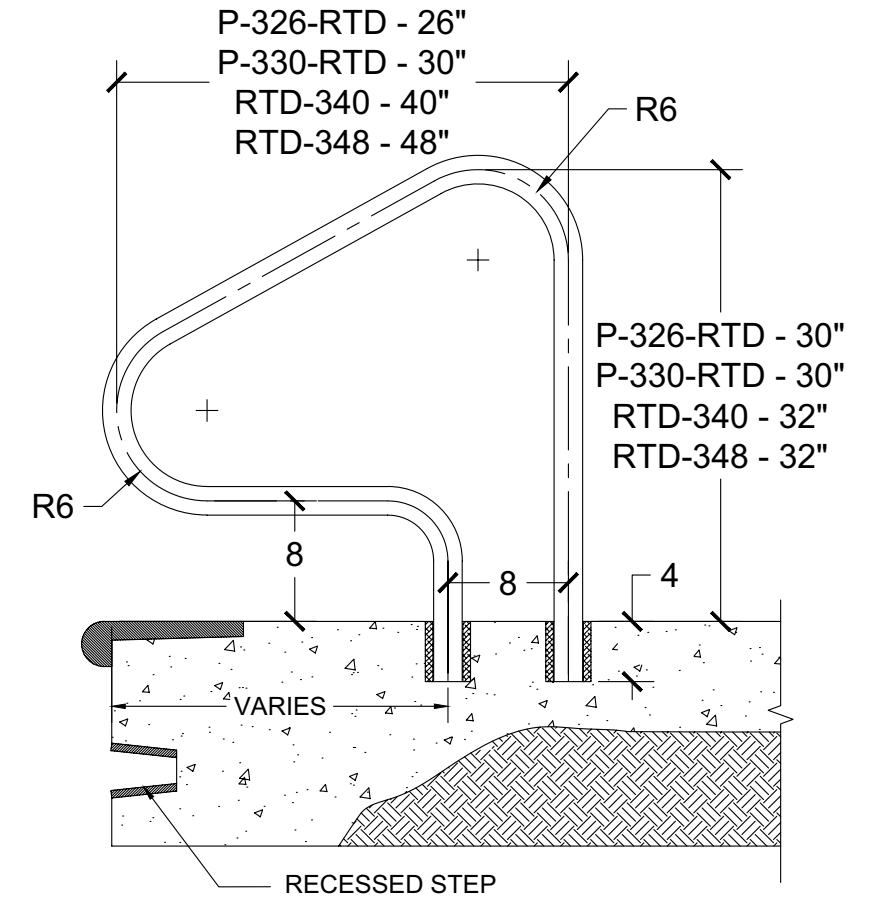

Installation Options for Pool and Spa Rails, Handrails, Deck Rails, Dock Ladders

Non-corroding Anchor Socket
No bonding required when used with a Saffron ladder or rail

6" Surface Mounting Base

Available in 6 Standard Colors

P-429-Z

P-329-Z

RTD POOL RAILS

Shown with optional floor base mounts

Custom Sizes Available

For quotes on custom rails, please visit www.saftron.com, click on Resources then pool rails and complete form

DTP-2 BEND