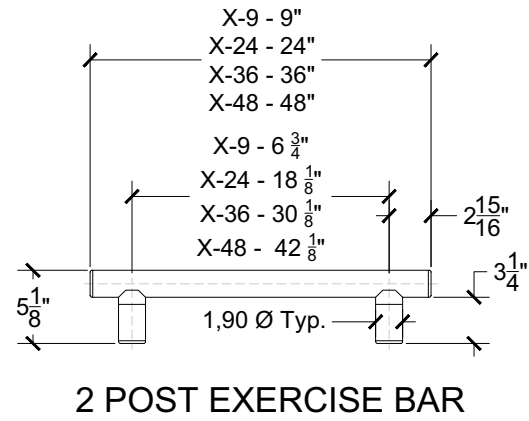

ADA DTP-3 BEND

DTP-3 BEND

Custom Sizes Available

For quotes on custom rails, please visit www.saftron.com, click on Resources then pool rails and complete form

Custom Sizes Available

For quotes on custom rails, please visit www.saftron.com, click on Resources then pool rails and complete form

ADA DTP-3 BEND

1.90 OD Safety Exercise Bars

09" Bar	X-09 (Pr)	48" Bar	X-48
24" Bar	X-24	60" Bar	X-60
36" Bar	X-36	72" Bar	X-72

Deck Mounted Therapy Bars

1.90 OD

24" Bar	DMT-24	48" Bar	DMT-48
36" Bar	DMT-36	60" Bar	DMT-60