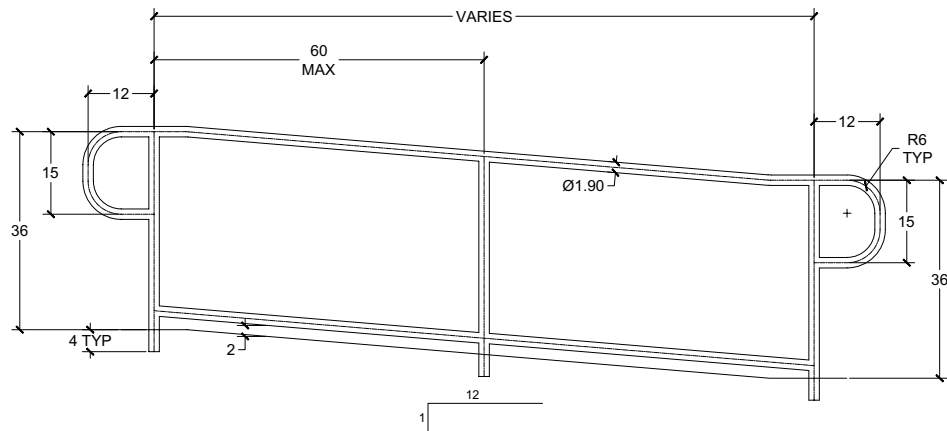

2 RAIL ADA RAMP RAIL
CAN ALSO LEVEL OUT TO POST WITH NO P-LOOP