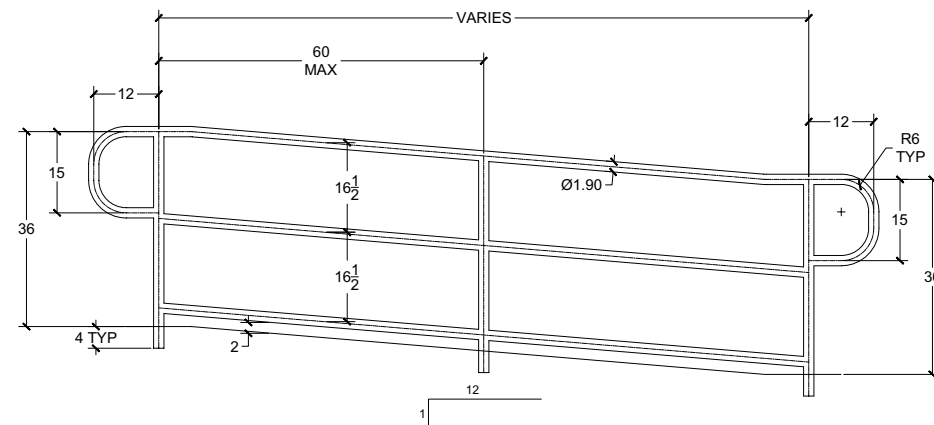

3 RAIL ADA RAMP RAIL
CAN ALSO LEVEL OUT TO POST WITH NO P-LOOP