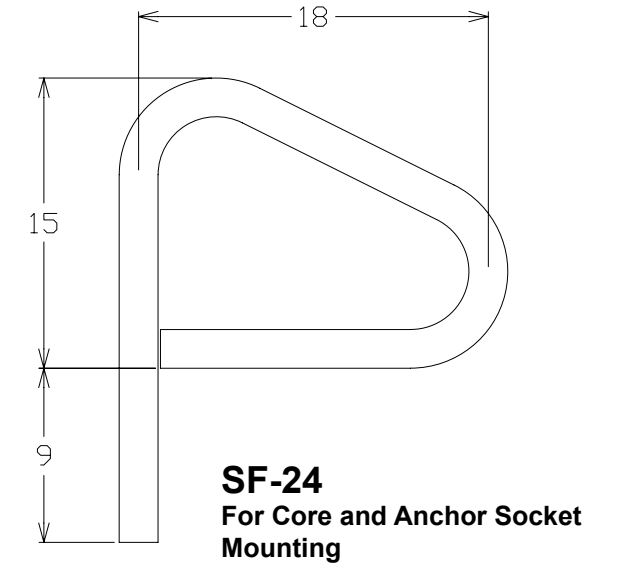

ADA DTP-3 BEND

1.90 OD Safety Exercise Bars

09" Bar	X-09 (Pr)	48" Bar	X-48
24" Bar	X-24	60" Bar	X-60
36" Bar	X-36	72" Bar	X-72

Deck Mounted Therapy Bars

1.90 OD

24" Bar	DMT-24	48" Bar	DMT-48
36" Bar	DMT-36	60" Bar	DMT-60

Custom Sizes Available
For quotes on custom rails, please visit www.saftron.com, click on Resources then pool rails and complete form

2 RAIL ADA RAMP RAIL
CAN ALSO LEVEL OUT TO POST WITH NO P-LOOP

3 RAIL ADA RAMP RAIL
CAN ALSO LEVEL OUT TO POST WITH NO P-LOOP