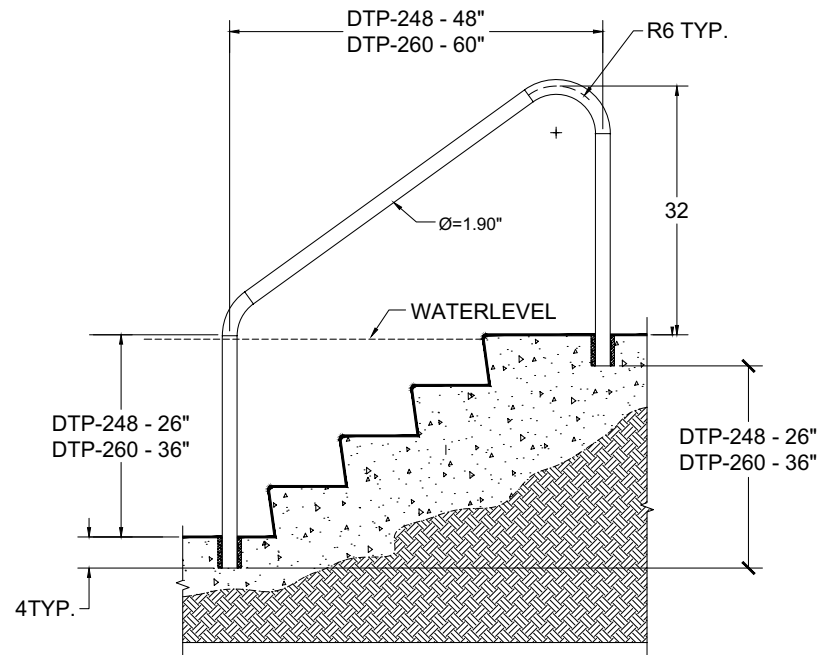

P-429-Z

P-329-Z

RTD POOL RAILS

Shown with optional floor base mounts

Custom Sizes Available

For quotes on custom rails, please visit www.saftron.com, click on Resources then pool rails and complete form

DTP-2 BEND

ADA DTP-3 BEND

1.90 OD Safety Exercise Bars

09" Bar	X-09 (Pr)	48" Bar	X-48
24" Bar	X-24	60" Bar	X-60
36" Bar	X-36	72" Bar	X-72

Deck Mounted Therapy Bars

1.90 OD

24" Bar	DMT-24	48" Bar	DMT-48
36" Bar	DMT-36	60" Bar	DMT-60