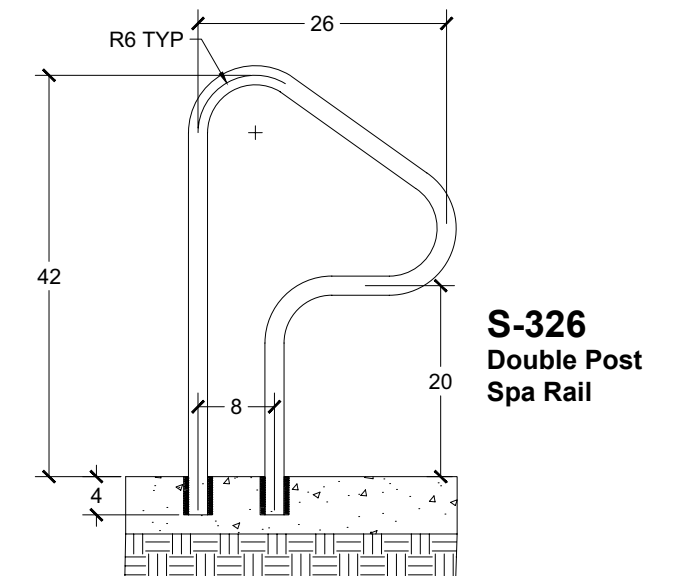

1.90 OD Safety Exercise Bars

09" Bar	X-09 (Pr)	48" Bar	X-48
24" Bar	X-24	60" Bar	X-60
36" Bar	X-36	72" Bar	X-72

Deck Mounted Therapy Bars

1.90 OD

24" Bar	DMT-24	48" Bar	DMT-48
36" Bar	DMT-36	60" Bar	DMT-60

Custom Sizes Available
For quotes on custom rails, please visit www.saftron.com, click on Resources then pool rails and complete form