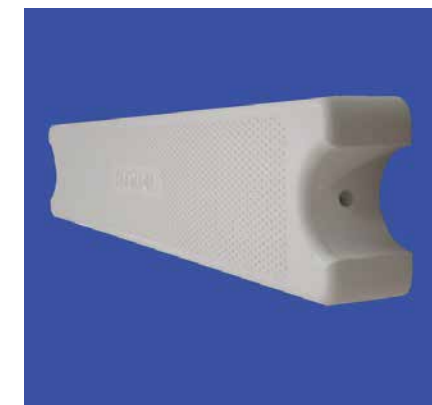

Anchor Socket Covers (Pair) ASC (single & case qty)

Compatible cover for when not in use

Fencing Sections, Posts and Gates

Magna Latch Available

Advantages

- Easy Installation using Plate Mount or Core Mount
- No Rusting, Pitting or Scaling
- No Bonding/Grounding Required with Core Mount Application Only
- Will Not Fade, Chip or Corrode
- Cool to the Touch
- Smooth, Glossy, Easy to Clean Surface
- Low Maintenance
- 10 Year Warranty on Fencing

Six Standard Colors

Installation Options

Escutcheons (Pair)
ESC (case qty available)

Jigs for Ladders & Return-to-Deck Rails
P-JIG-L / P-JIG_RT
Includes Round Bubble Level

Single Ladder Step (Hardware Separate)
P-LS-20 (case qty available)