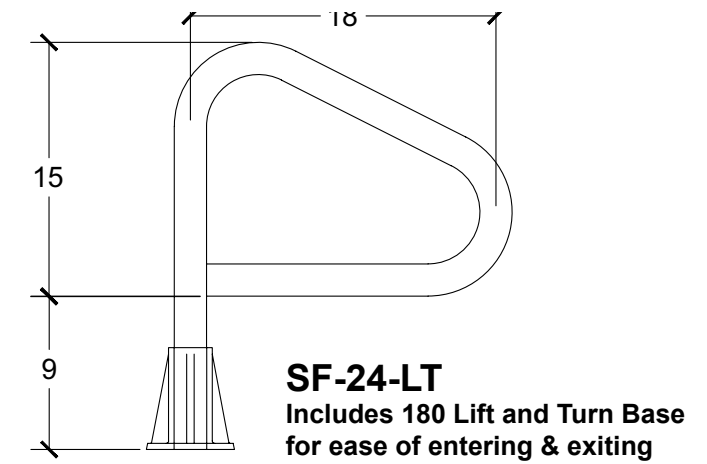

ADA DTP-3 BEND

1.90 OD Safety Exercise Bars

09" Bar	X-09 (Pr)	48" Bar	X-48
24" Bar	X-24	60" Bar	X-60
36" Bar	X-36	72" Bar	X-72

Deck Mounted Therapy Bars

1.90 OD

24" Bar	DMT-24	48" Bar	DMT-48
36" Bar	DMT-36	60" Bar	DMT-60

Custom Sizes Available
For quotes on custom rails, please visit www.saftron.com, click on Resources then pool rails and complete form

2 RAIL ADA RAMP RAIL
CAN ALSO LEVEL OUT TO POST WITH NO P-LOOP

3 RAIL ADA RAMP RAIL
CAN ALSO LEVEL OUT TO POST WITH NO P-LOOP