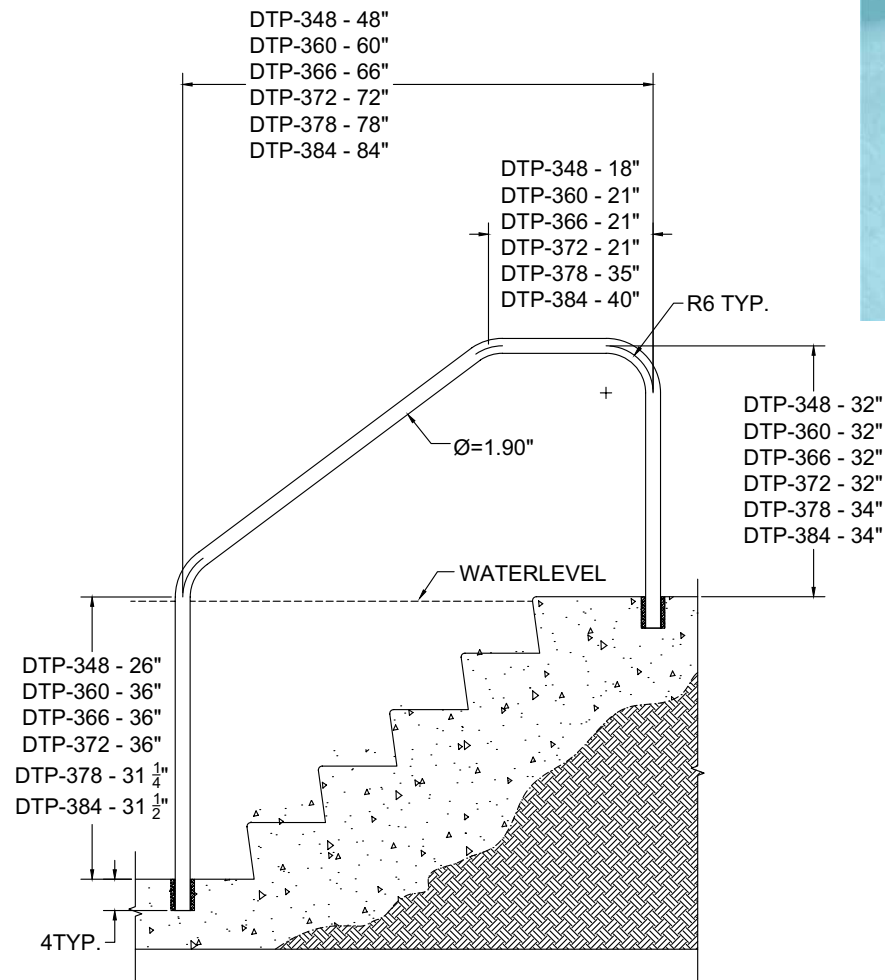

DTP-3 BEND

Custom Sizes Available

For quotes on custom rails, please visit www.saftron.com, click on Resources then pool rails and complete form