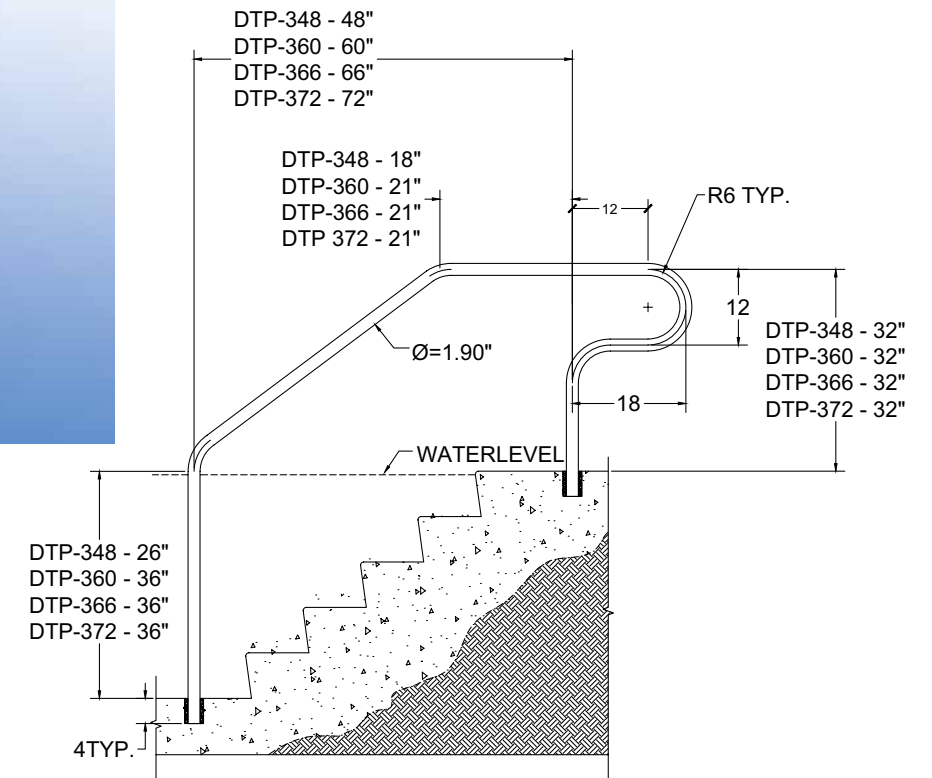

ADA DTP-3 BEND

DTP-3 BEND

Custom Sizes Available

For quotes on custom rails, please visit www.saftron.com, click on Resources then pool rails and complete form

Custom Sizes Available

For quotes on custom rails, please visit www.saftron.com, click on Resources then pool rails and complete form

ADA DTP-3 BEND

1.90 OD Safety Exercise Bars

09" Bar	X-09 (Pr)	48" Bar	X-48
24" Bar	X-24	60" Bar	X-60
36" Bar	X-36	72" Bar	X-72

Deck Mounted Therapy Bars

1.90 OD

24" Bar	DMT-24	48" Bar	DMT-48
36" Bar	DMT-36	60" Bar	DMT-60