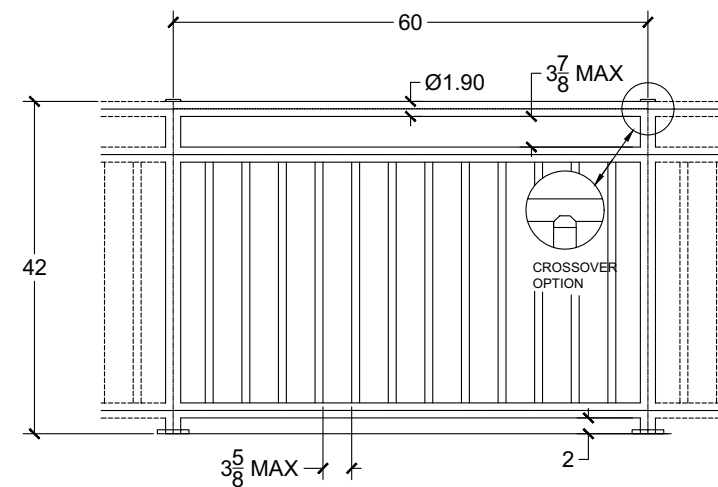

2400 BARRIER