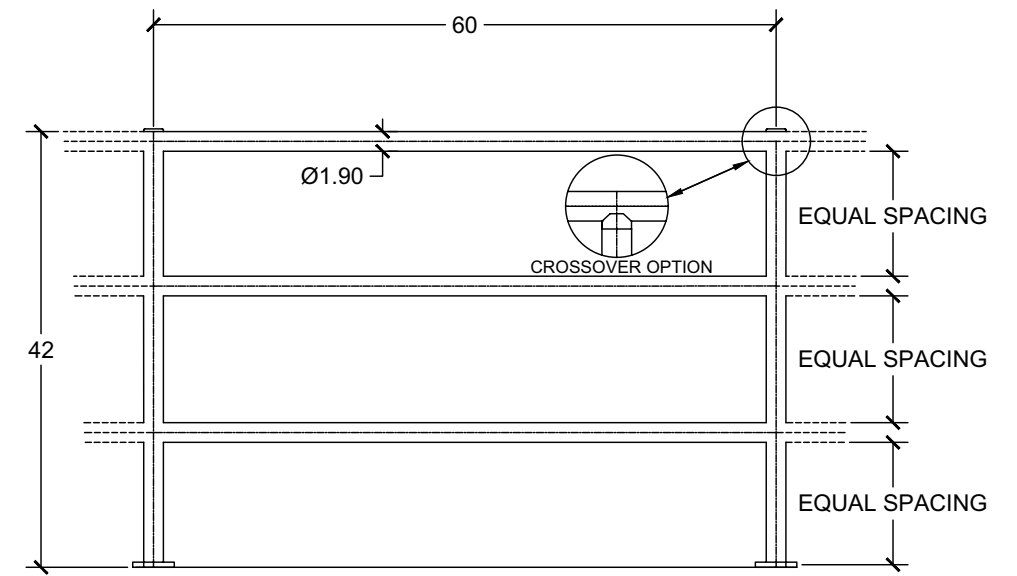

4200 RAILING

4300 RAILING