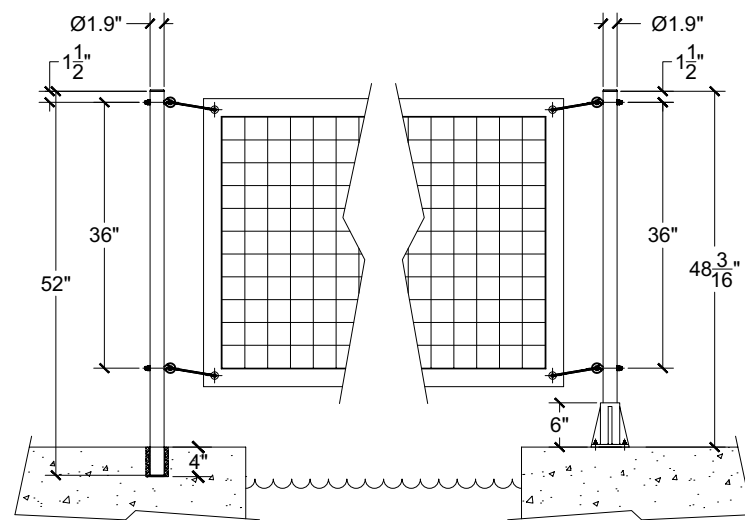

Replacement Posts Include Posts, Mounting & Hardware

- **PA-VBP-SM** Posts Mounted Using 6" Surface Bases
- **PA-VBP-AM** Posts Mounted Using Anchor Sockets
- **PA-VBN-16** 16' Replacement Net Only

Non-corroding Anchor Socket ANCH-1 (single & case qty) Comes in white only