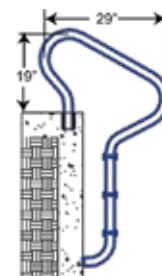

Items in red denote fully reinforced pool rails

Split Ladders (3 & 4 Step)

P-326-SL3 / P-326-SL4

Recommended for
automatic pool covers

Camelback Ladders (3 Step)

P-529-L3

Pretzel Rails (3 & 4 Bend) Sold in Pairs

Return-to-Deck Handrails (3 & 4 Bend)

Items in red denote fully reinforced pool rails

Ring Rails

P-329AS-RTD

P-329

SAFTRON Commercial Pool Rails

Cross Braced Return-to-Deck Rails (3, & 4 Bend)

Items in red denote fully reinforced pool rails

Cross Braced Ladders (3, 4 & 5 Step)

Deck Mounted Handrails

DR-230
DR-232
DR-236
DR-240

Deck-to-Pool Handrails (2 & 3 Bend)

DTP-248
DTP-260

DTP-348
DTP-360
DTP-366
DTP-372

Items in red denote fully reinforced pool rails