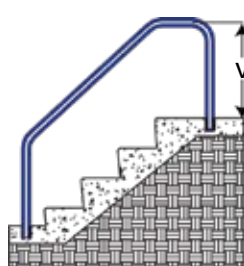

Return-to-Deck Handrails (3 & 4 Bend)

Items in red denote fully reinforced pool rails

Ring Rails

P-329AS-RTD

P-329

SAFTRON Commercial Pool Rails

Cross Braced Return-to-Deck Rails (3, & 4 Bend)

Items in red denote fully reinforced pool rails

Cross Braced Ladders (3, 4 & 5 Step)

Deck Mounted Handrails

DR-230
DR-232
DR-236
DR-240

Deck-to-Pool Handrails (2 & 3 Bend)

DTP-248
DTP-260

DTP-348
DTP-360
DTP-366
DTP-372

Items in red denote fully reinforced pool rails

CBL-324-3S
CBL-324-4S
CBL-324-5S
CBL-330-3S
CBL-330-4S
CBL-330-5S
CBL-336-3S
CBL-336-4S
CBL-336-5S

Items in red denote fully reinforced pool rails

SAFTRON Spa Rails

Spa Floor Rails

SF-24-LT

- Includes Lift and Turn Base