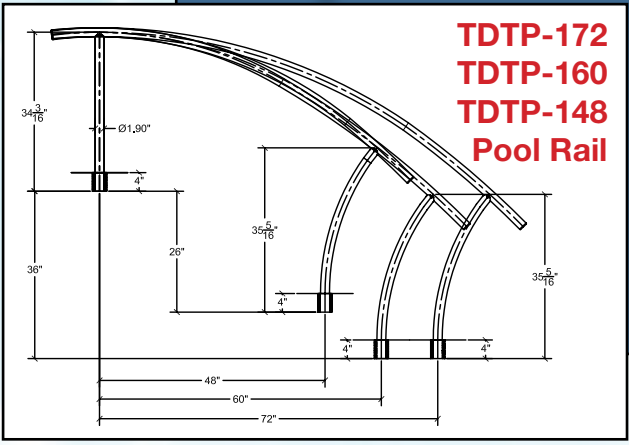

SAFTRON Introducing

New Triton Pool Rail Series

Installation Options

Non-corroding Anchor Socket

6" Surface Mounting Base