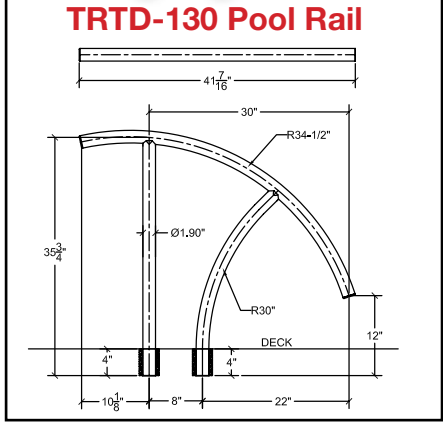

SAFTRON Introducing

New Triton Pool Rail Series

Installation Options

Non-corroding Anchor Socket

6" Surface Mounting Base