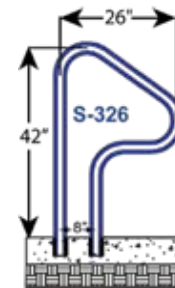

Double Post Spa Rail S-326