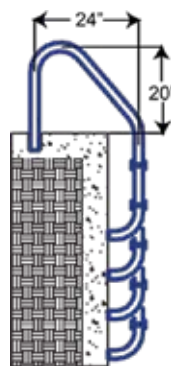

Residential Ladders (2, 3, 4 & 5 Step)