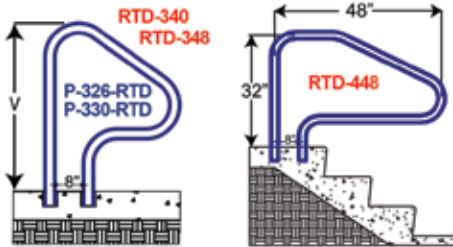

Items in red denote fully reinforced pool rails

Split Ladders (3 & 4 Step)

P-326-SL3 / P-326-SL4

Recommended for
automatic pool covers

Camelback Ladders (3 Step)

P-529-L3

Pretzel Rails (3 & 4 Bend) Sold in Pairs

Return-to-Deck Handrails (3 & 4 Bend)

Items in red denote fully reinforced pool rails

Ring Rails

P-329AS-RTD

P-329

SAFTRON Commercial Pool Rails

Cross Braced Return-to-Deck Rails (3, & 4 Bend)

Items in red denote fully reinforced pool rails