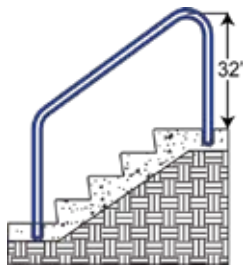

Return-to-Deck Handrails (3 & 4 Bend)

Items in red denote fully reinforced pool rails

Ring Rails

P-329AS-RTD

P-329

SAFTRON Commercial Pool Rails

Cross Braced Return-to-Deck Rails (3, & 4 Bend)

Items in red denote fully reinforced pool rails

Cross Braced Ladders (3, 4 & 5 Step)

Deck Mounted Handrails

DR-230
DR-232
DR-236
DR-240

Deck-to-Pool Handrails (2 & 3 Bend)

DTP-248
DTP-260

DTP-348
DTP-360
DTP-366
DTP-372

Items in red denote fully reinforced pool rails