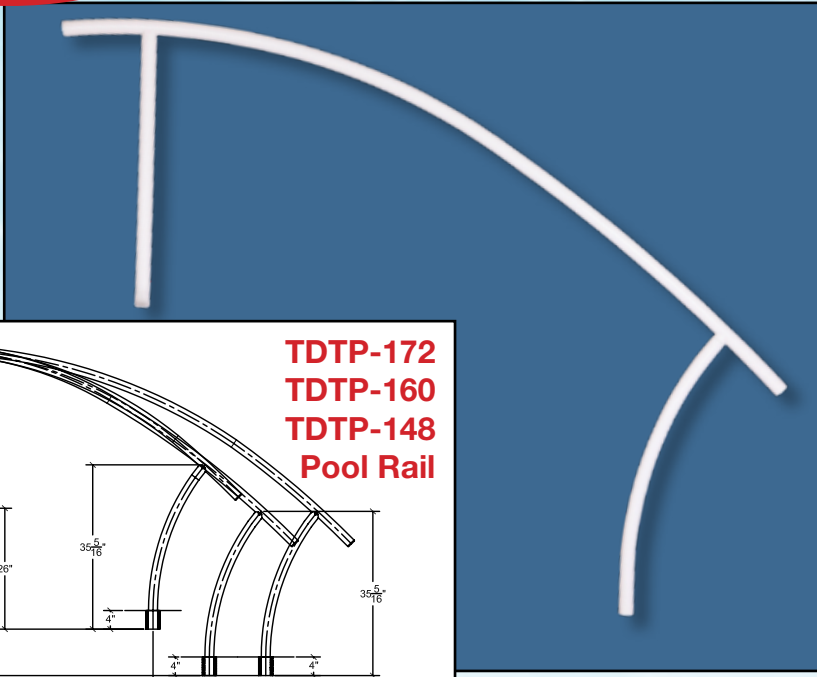

SAFTRON Introducing

New Triton Pool Rail Series

Installation Options

Non-corroding Anchor Socket

6" Surface Mounting Base