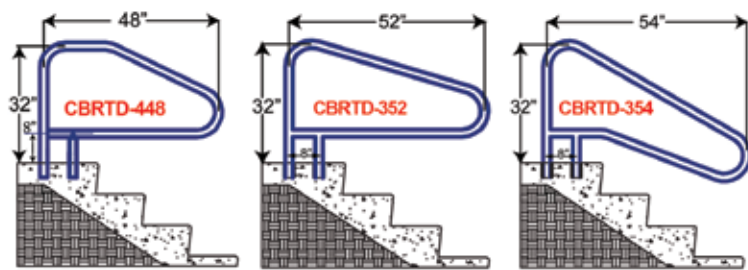

Return-to-Deck Handrails (3 & 4 Bend)

Items in red denote fully reinforced pool rails

Ring Rails

P-329AS-RTD

P-329

SAFTRON Commercial Pool Rails

Cross Braced Return-to-Deck Rails (3, & 4 Bend)

Items in red denote fully reinforced pool rails

Cross Braced Ladders (3, 4 & 5 Step)

Deck Mounted Handrails

DR-230
DR-232
DR-236
DR-240

Deck-to-Pool Handrails (2 & 3 Bend)

DTP-248
DTP-260

DTP-348
DTP-360
DTP-366
DTP-372

Items in red denote fully reinforced pool rails