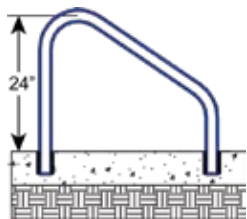

Return-to-Deck Handrails (3 & 4 Bend)

Items in red denote fully reinforced pool rails

Ring Rails

P-329AS-RTD

P-329

SAFTRON Commercial Pool Rails

Cross Braced Return-to-Deck Rails (3, & 4 Bend)

Items in red denote fully reinforced pool rails

Cross Braced Ladders (3, 4 & 5 Step)

Deck Mounted Handrails

DR-230
DR-232
DR-236
DR-240

Deck-to-Pool Handrails (2 & 3 Bend)

DTP-248
DTP-260

DTP-348
DTP-360
DTP-366
DTP-372

Items in red denote fully reinforced pool rails