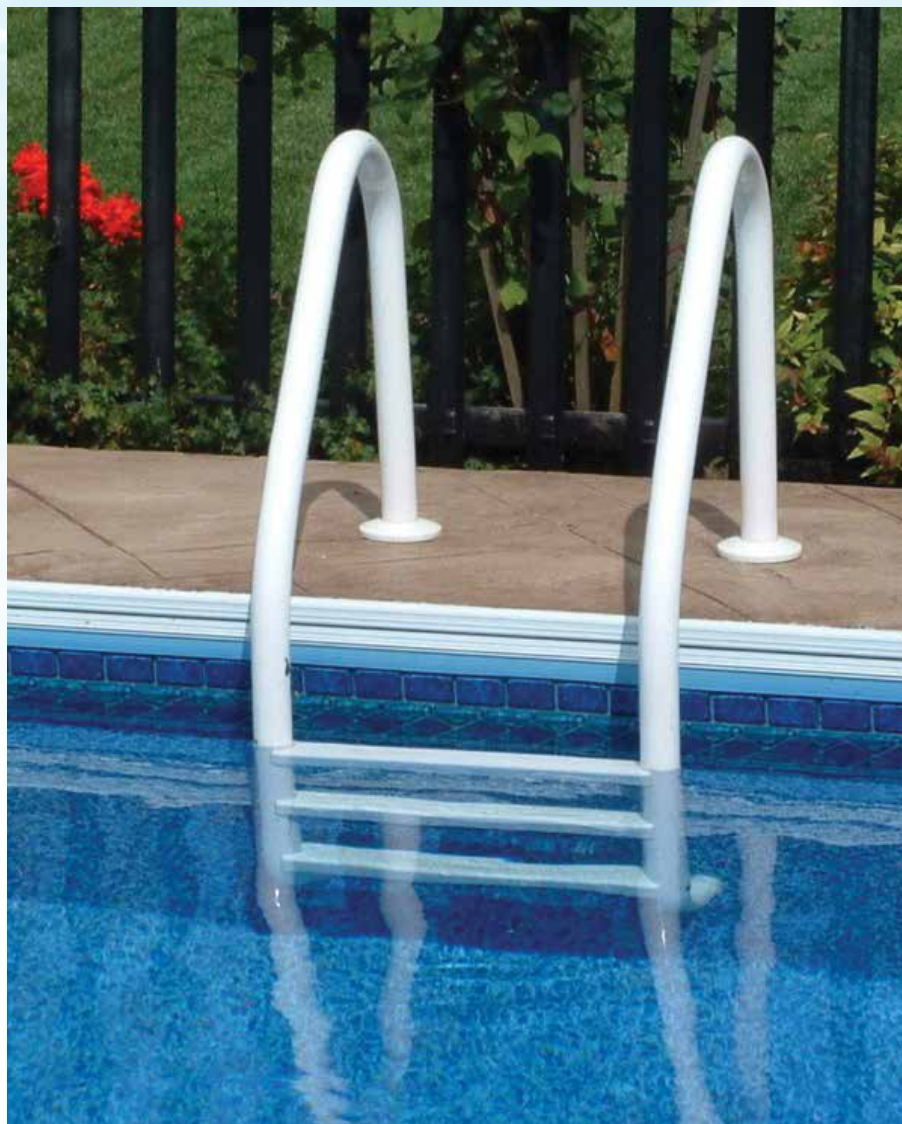

Installation Options for Pool and Spa Rails, Handrails, Deck Rails Dock Ladders

**Non-corroding
Anchor Socket**

**6" Surface
Mounting Base**

Comes in 6 Standard Colors

White

Beige

Taupe

Gray

Graphite
Gray

Black

SAFTRON Introducing

New Triton Pool Rail Series

Installation Options

Non-corroding Anchor Socket

6" Surface Mounting Base

SAFTRON Pool Ladders

Items in red denote fully reinforced pool rails

Split Ladders (3 & 4 Step)

P-326-SL3 / P-326-SL4

Recommended for
automatic pool covers

Camelback Ladders (3 Step)

P-529-L3

Pretzel Rails (3 & 4 Bend) Sold in Pairs