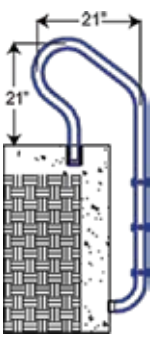

SAFTRON Pool Ladders

Elite Series Ladders (2, 3, 4 & 5 Step)

P-421-LP2
P-421-LP3
P-421-LP4
P-421-LP5