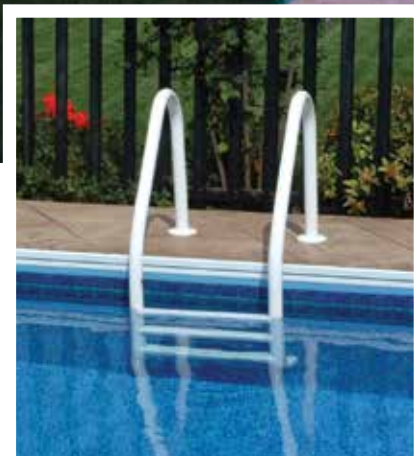

SÄFTRON Pool and Spa

Vinyl Encapsulated Rails and Ladders

SÄFTRON

Say "Goodbye" to Rust Forever!

No Bonding/Grounding Required! Recommended For Salt Water Pools!

SAFTRON

Features and Benefits

Not All Rails Are Created Equally!

Installation Options for Pool and Spa Rails, Handrails, Deck Rails Dock Ladders

**Non-corroding
Anchor Socket**

**6" Surface
Mounting Base**

Comes in 6 Standard Colors

White

Beige

Taupe

Gray