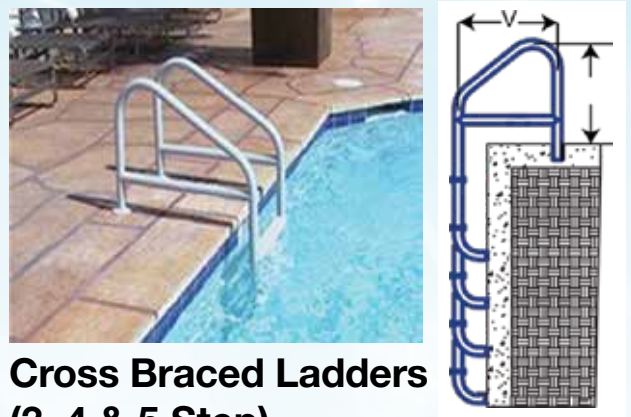

Return-to-Deck Handrails (3 & 4 Bend)

Items in red denote fully reinforced pool rails

Ring Rails

P-329AS-RTD

P-329

SAFTRON Commercial Pool Rails

Cross Braced Return-to-Deck Rails (3, & 4 Bend)

Items in red denote fully reinforced pool rails

Cross Braced Ladders (3, 4 & 5 Step)

Deck Mounted Handrails

DR-230
DR-232
DR-236
DR-240

Deck-to-Pool Handrails (2 & 3 Bend)

DTP-248
DTP-260

DTP-348
DTP-360
DTP-366
DTP-372

Items in red denote fully reinforced pool rails