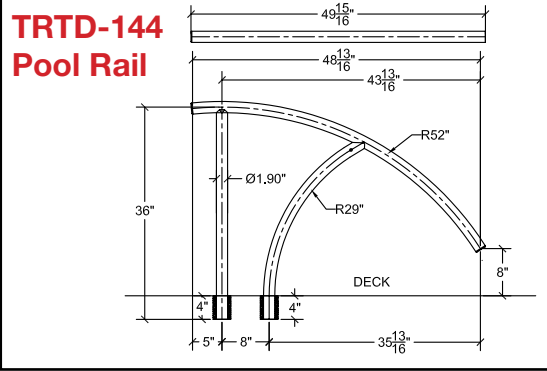

SAFTRON Introducing

New Triton Pool Rail Series

Installation Options

Non-corroding Anchor Socket

6" Surface Mounting Base