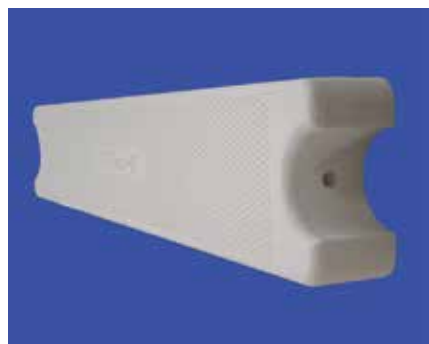

Reinforced with Marine grade aluminum for strength and durability!!

Surface base 6"
Top Mount
(Included in purchase)
Non-corroding composite
NO GROUNDING!!!
When installed with
SAFTRON Pool Rails

DL-212-5S

Anchor Socket Covers (Pair)
ASC (single & case qty)

**3 Step Ladder
Refurbishing Kit**
P-3SLR-KIT

**6" Surface Mounting Base
For Ladders and Handrails**
SB-F (case qty)

**Non-corroding
Anchor Socket**
ANCH-1 (single & case qty)
Comes in white only