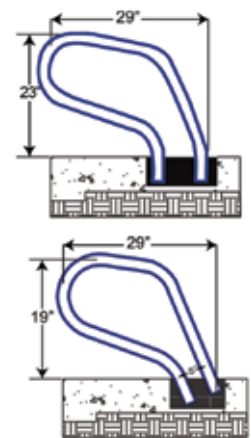

Items in red denote fully reinforced pool rails

Split Ladders (3 & 4 Step)

P-326-SL3 / P-326-SL4

Recommended for
automatic pool covers

Camelback Ladders (3 Step)

P-529-L3

Pretzel Rails (3 & 4 Bend) Sold in Pairs

Return-to-Deck Handrails (3 & 4 Bend)

Items in red denote fully reinforced pool rails

Ring Rails

P-329AS-RTD

P-329

SAFTRON Commercial Pool Rails

Cross Braced Return-to-Deck Rails (3, & 4 Bend)

Items in red denote fully reinforced pool rails

Cross Braced Ladders (3, 4 & 5 Step)

Deck Mounted Handrails

DR-230
DR-232
DR-236
DR-240

Deck-to-Pool Handrails (2 & 3 Bend)

DTP-248
DTP-260

DTP-348
DTP-360
DTP-366
DTP-372

Items in red denote fully reinforced pool rails