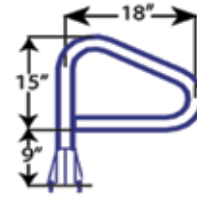

Cross Braced Ladders (3, 4 & 5 Step)

Deck Mounted Handrails

DR-230
DR-232
DR-236
DR-240

Deck-to-Pool Handrails (2 & 3 Bend)

DTP-248
DTP-260

DTP-348
DTP-360
DTP-366
DTP-372

Items in red denote fully reinforced pool rails

CBL-324-3S
CBL-324-4S
CBL-324-5S
CBL-330-3S
CBL-330-4S
CBL-330-5S
CBL-336-3S
CBL-336-4S
CBL-336-5S

Items in red denote fully reinforced pool rails

SAFTRON Spa Rails

Spa Floor Rails

SF-24-LT

- Includes Lift and Turn Base