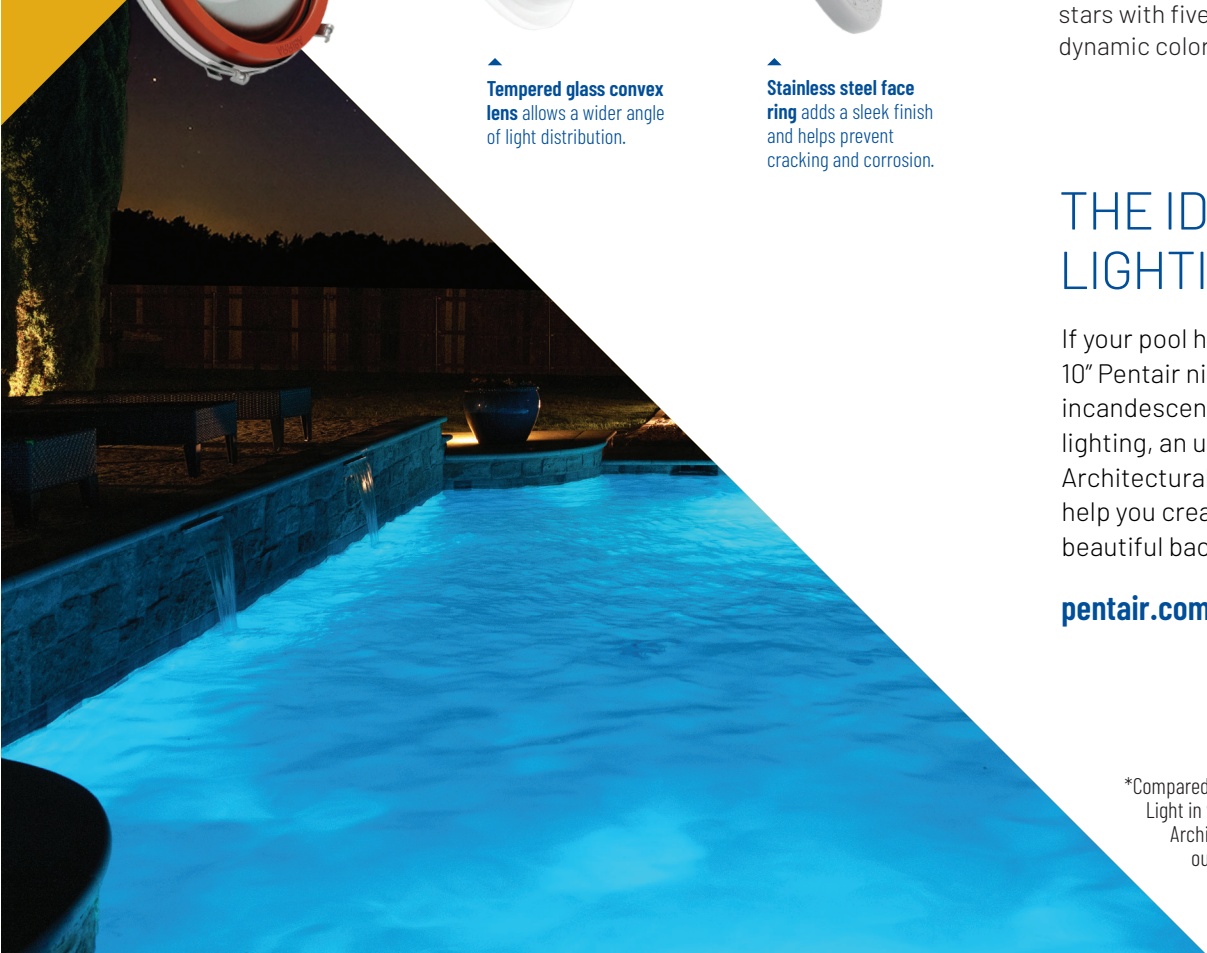

THE IDEAL LIGHTING UPGRADE.

If your pool has existing 6" or 10" Pentair niches containing incandescent or first-generation LED lighting, an upgrade to IntelliBrite Architectural Series Lights can help you create a more brilliant and beautiful backyard oasis.

pentair.com/intellibrite

*Compared to Pentair IntelliBrite 5G Color LED Pool Light in white color mode only. The IntelliBrite Architectural Series delivers higher lumen output depending on color mode, ranging from 28%-141% brighter, while energy efficiency improvements range from 17-58% based on color mode.