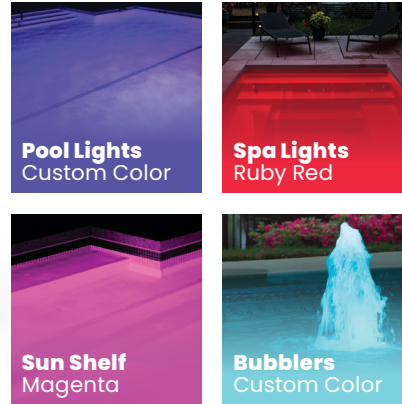

## Pick Your Palette

Choose from red, blue, green and any hue in-between

65% Brightness

## Mood Lighting

Advanced dimming capabilities allow you to tone down vibrancy without sacrificing visibility

## Any Color. Anytime. Anywhere.

Requires Jandy AquaLink® RS automation systems for convenient operation anytime, anywhere using the iAquaLink® app.

Alexa, turn my spa lights Yellow

## Color By Numbers

Custom zoning technology enables you to group lights to illuminate different colors in four different areas of your pool