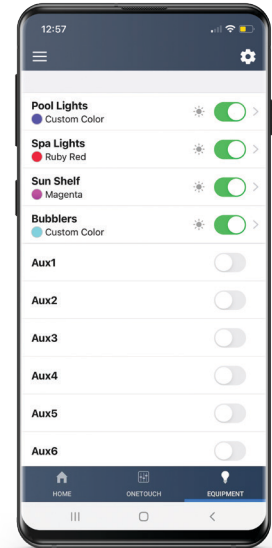

Color By Numbers

Custom zoning technology enables you to group lights to illuminate different colors in four different areas of your pool