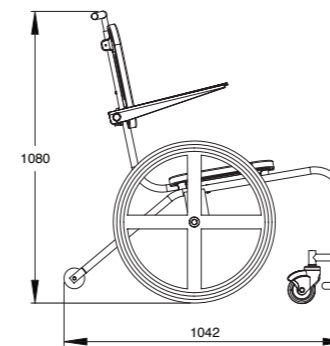

Seat is 381mm deep and 457mm wide

Pool Access Aquatic Chair

Model/Item No.	Description	SHIPPING			
		Weight	Length	Width	Height
AC0000	MAC (Mobile Aquatic Chair)	27kg	109cm	64cm	56cm