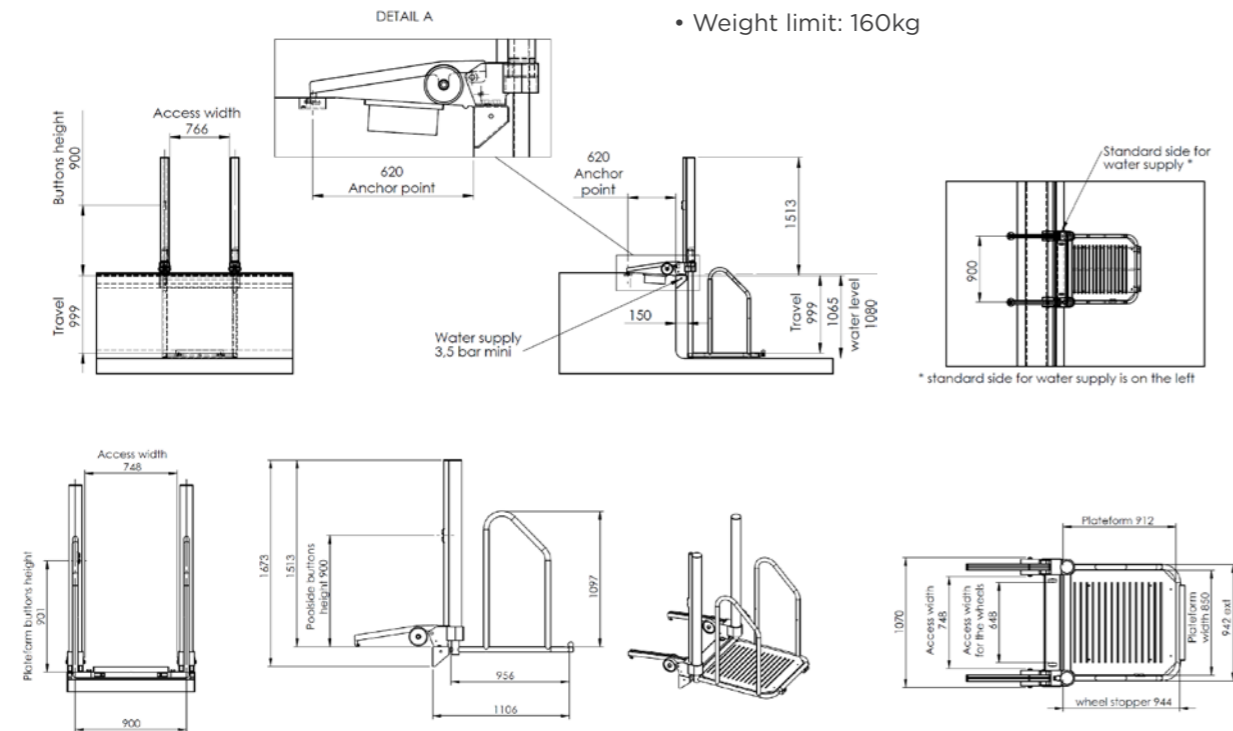

# POOL ACCESS PLATFORM LIFT

Typical lift design for pools with overflow gutters

- Hydraulic drive connected to water supply (Minimum pressure 3 bars)
- Simple retro-fit installation
- Simple user controls (from deck or on platform)
- Foldable for storage
- Custom designed to suit any pool deck profile
- Typical design to accommodate overflow gutter (shown below)
- Patented and CE certified
- Guaranteed for 2 years
- Weight limit: 160kg