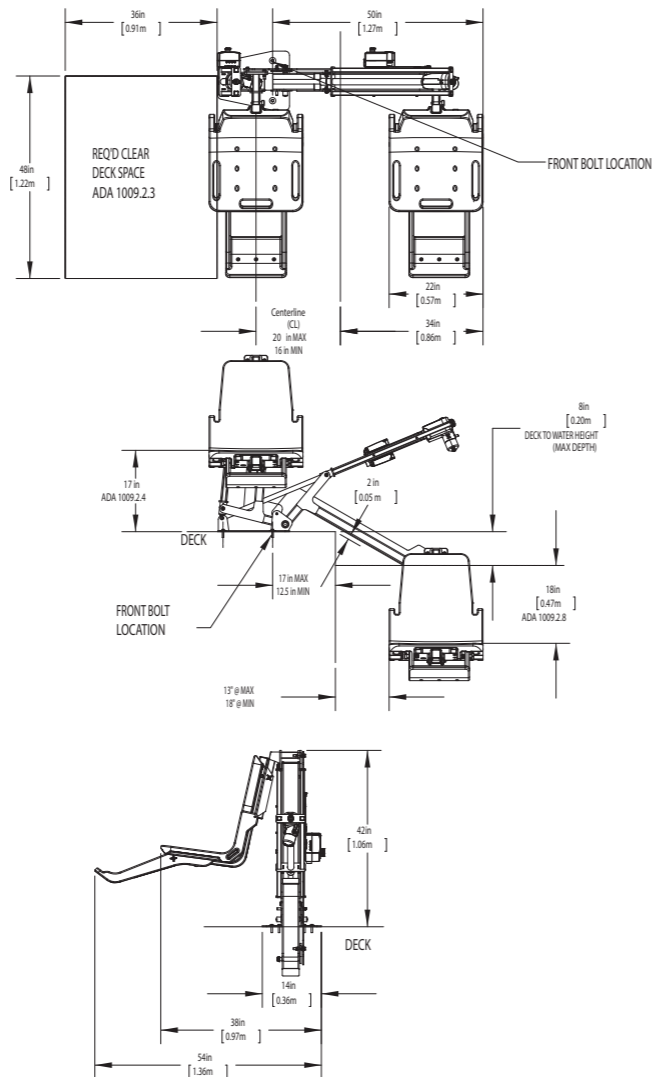

Pool Access Fixed Lifts

Model/Item No.	Description	SHIPPING (AXS2 ships in 2 boxes)			
		Weight	Length	Width	Height
575-0100	Multilift (with folding seat)	104kg	127cm	61cm	72cm
500-5500	Multilift Wheel-A-Way Kit	104kg	127cm	61cm	72cm