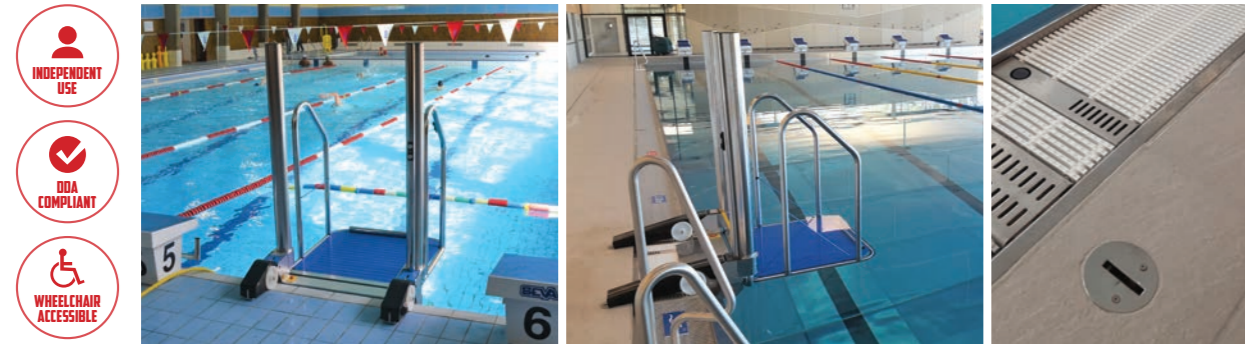

POOL ACCESS PLATFORM LIFT

Mobile Hydraulic Platform Lift

A hydraulic driven Mobile Platform Lift that allows users to descend into the pool from an aquatic chair or from a standing position. Designed with in-deck mounting points, electro-polished 316L stainless steel and high-density polyethylene construction. Using an in-built dual pressure control panel the user can independently descend into the pool.

Typical lift design for pools with overflow gutters

- Hydraulic drive connected to water supply (Minimum pressure 3 bars)
- Simple retro-fit installation
- Simple user controls (from deck or on platform)
- Foldable for storage
- Custom designed to suit any pool deck profile
- Typical design to accommodate overflow gutter (shown below)
- Patented and CE certified
- Guaranteed for 2 years
- Weight limit: 160kg