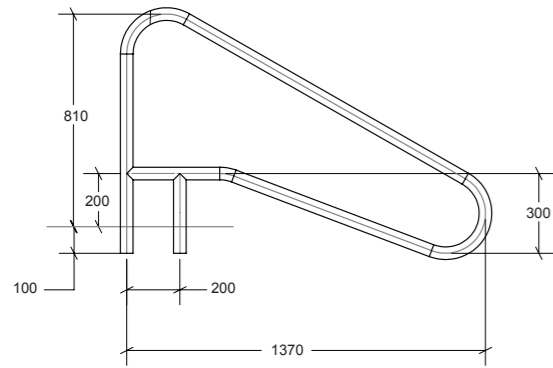

LADDERS & RAILS

SR Smith rails and ladders provide an elegant, custom look for all residential and commercial swimming pools.

- 316L Marine Grade Stainless Steel
- 1.6mm wall thickness • Flanged models available

Deck Mounted Stair Rail
(DMS-102S Standard/DMS-102F Flanged)