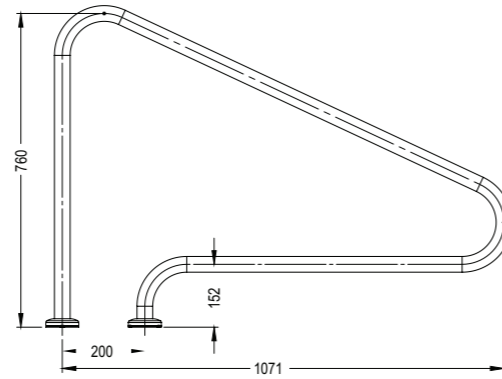

Deck Mounted Stair Rail
(SR-DS Standard/SR-DF Flanged)