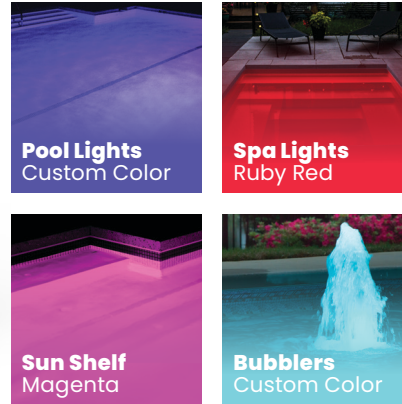

Your color options are endless. Jandy® Infinite WaterColors™ Nicheless Lights let you instantly select any color without having to cycle through, and the options don't end there...

Pick Your Palette

Choose from red, blue, green and any hue in-between

Alexa, turn my spa lights Yellow

Just Say the Word

Native Amazon® Alexa® skill enables complete integration with all your smart home devices

Color By Numbers

Custom zoning technology enables you to group lights to illuminate different colors in four different areas of your pool

Cool Operation

HydroCool® Technology extends the life of the light ensuring lights run cooler and last longer*

*Based on internal testing

Color Selection Without the Cycle

No more cycling — change colors quickly with the tap of a finger or Alexa voice control