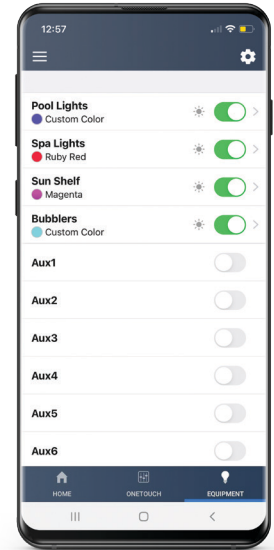

Your color options are endless. Jandy® Infinite WaterColors™ Nicheless Lights let you instantly select any color without having to cycle through, and the options don't end there...

Pick Your Palette

Choose from red, blue, green and any hue in-between

65% Brightness

Mood Lighting

Advanced dimming capabilities allow you to tone down vibrancy without sacrificing visibility

Any Color. Anytime. Anywhere.

Requires Jandy AquaLink® RS automation systems for convenient operation anytime, anywhere using the iAquaLink® app.

Alexa, turn my spa lights Yellow

Just Say the Word

Native Amazon® Alexa® skill enables complete integration with all your smart home devices

Color By Numbers

Custom zoning technology enables you to group lights to illuminate different colors in four different areas of your pool

Cool Operation

HydroCool® Technology extends the life of the light ensuring lights run cooler and last longer*

*Based on internal testing

Color Selection Without the Cycle

No more cycling — change colors quickly with the tap of a finger or Alexa voice control