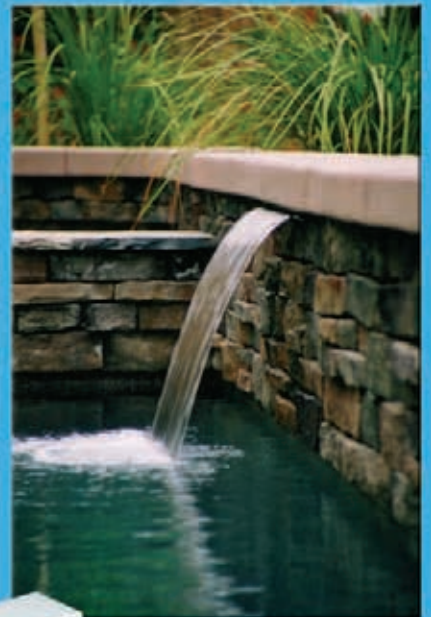

custom cascade

Simply Stated...

We Have More

*Design your
Dream*

RainFall

*Choose from four colors
of plastic, stainless steel,
copper or brass*

Know that Custom Cascades has the experience you expect to make your perfect water feature

Any pool can incorporate a water feature

ArcFall

Special Orders

Step Scuppers

TishWays

OpenTop Waterfalls

Spill Edge

Scalloped Edge