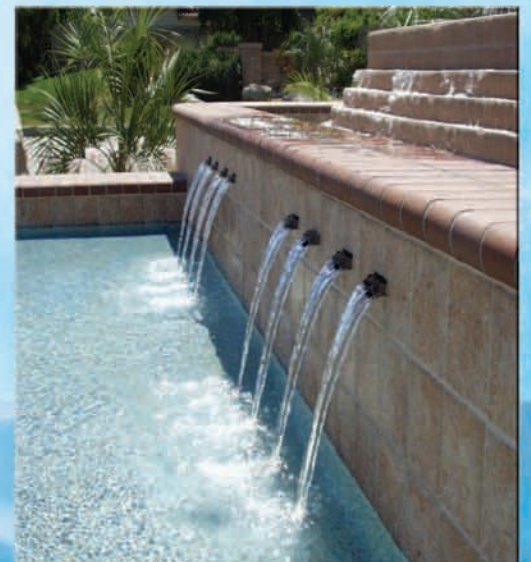

custom cascade

Simply Stated...

We Have More

*Design your
Dream*

RainFall

*Choose from four colors
of plastic, stainless steel,
copper or brass*

Know that Custom Cascades has the experience you expect to make your perfect water feature

Any pool can incorporate a water feature

ArcFall

Special Orders

Step Scuppers

TishWays

OpenTop Waterfalls

Spill Edge

Scalloped Edge