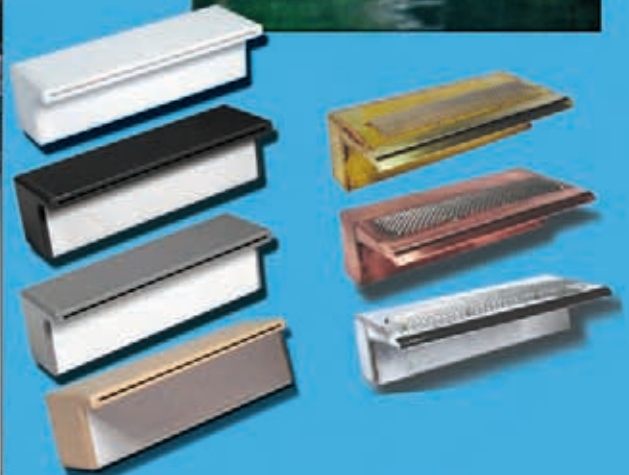

custom cascade

Simply Stated...

We Have More

*Design your
Dream*

RainFall

*Choose from four colors
of plastic, stainless steel,
copper or brass*

Know that Custom Cascades has the experience you expect to make your perfect water feature

Any pool can incorporate a water feature

ArcFall

Special Orders

Step Scuppers

TishWays

OpenTop Waterfalls

Spill Edge

Scalloped Edge