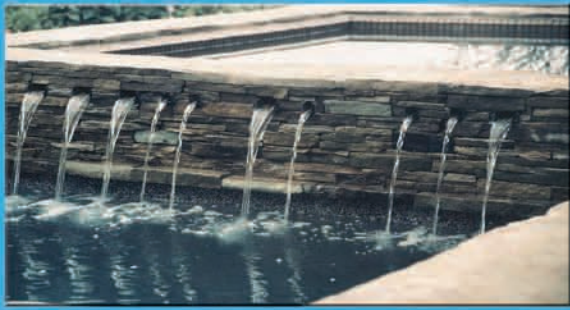

custom cascade

Simply Stated...

We Have More

*Design your
Dream*

RainFall

*Choose from four colors
of plastic, stainless steel,
copper or brass*

Know that Custom Cascades has the experience you expect to make your perfect water feature

Any pool can incorporate a water feature

ArcFall

Special Orders

Step Scuppers

TishWays

OpenTop Waterfalls

Spill Edge

Scalloped Edge