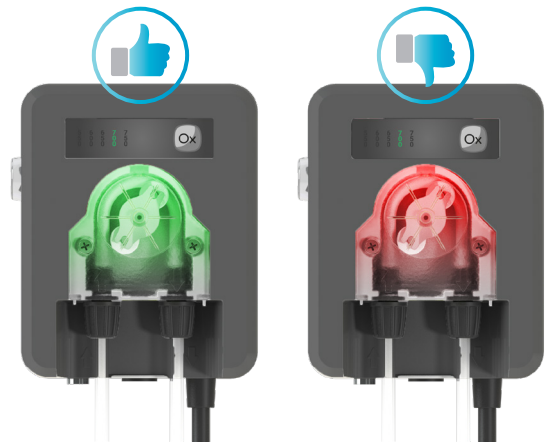

OXEO VP

Connected peristaltic ORP chemical feeder

AUTOMATED CHEMICAL REGULATION

Oxeo VP measures the ORP and adds an oxidizer to the pool water if the ORP is below the defined limit value. Oxeo VP automatically adjusts the ORP of the water.

CONNECTED AND INTUITIVE

Regulate your ORP from a simple, and easy to use application, setting alerts, schedule chemical dispensing, receive alerts directly to your phone, and let the Oxeo do the rest.

Compatible with Vigipool

RELIABLE AND SIMPLE

The Oxeo VP is paired with a compact measuring probe to make ORP measurement more reliable and simplify the installation of your device.

QUICK VISUALIZATION

The peristaltic dosing Oxeo VP is equipped with a color changing, LED light, which changes according to the water chemistry of your pool.

EASY TO INSTALL

The Oxeo VP is the easiest ORP regulator system to install in the market. Plug the Oxeo VP into any protected 120 V outlet. From there, the flow rate sensor captures the filtration status and gives you a more reliable indication. For an even easier setup, you can add a measurement chamber (Zelia Pod), which houses all the accessories needed to treat your pool water in a single location. The Zelia Pod has slots for the flow switch, ORP probe, and injecting tube.