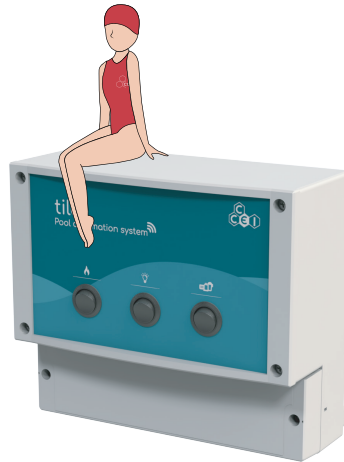

### Pool automation system

Control 3 devices with your  
smartphone: heater, single or  
variable speed pump, and lights,  
all from the palm of your hand.

Light

Heat

Pump

vigipool  
By CCEI

DOWNLOAD ON THE  
App Store