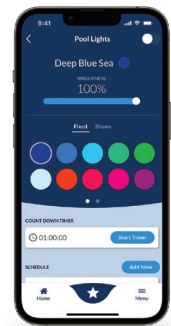

INSPIRES BETTER.

LED SHEERS

ENHANCE ANY POOL'S AMBIANCE WITH SOOTHING SIGHTS AND SOUNDS.

LED Sheers from Hayward help transform any new build or renovation pool into a sophisticated aquatic escape, allowing pool owners to integrate mesmerizing water effects in a variety of colors, shapes and designs made to complement any backyard aesthetic.

- » Instant navigation to desired colors or light shows (no more cycling through every option)
- » Dimming capabilities (20% increments)
- » Speed adjustment for light shows
- » Access to 10 additional colors for increased customization opportunities (special occasions, sports teams, school colors and more)