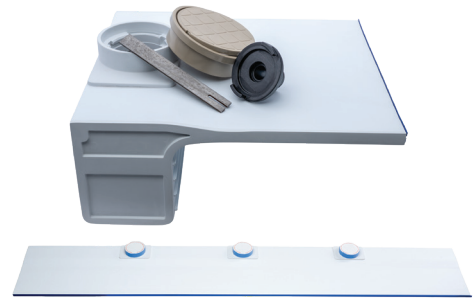

INSPIRES BETTER.

LED SHEERS

ENHANCE ANY POOL'S AMBIANCE WITH SOOTHING SIGHTS AND SOUNDS.

LED Sheers from Hayward help transform any new build or renovation pool into a sophisticated aquatic escape, allowing pool owners to integrate mesmerizing water effects in a variety of colors, shapes and designs made to complement any backyard aesthetic.

- » Controllable with Omni® automation systems*
- » Industry-first top-access light eliminates light loss, regardless of length
- » Available in lengths from 1' to 8'
- » For straight, curved or custom wall surfaces

UNLOCK EVEN MORE FEATURES WITH HAYWARD OMNI.

With the addition of OmniDirect Mode™, Hayward LED pool bulbs are optimized for use with Omni automation systems, providing more control than ever. Features of OmniDirect Mode include: