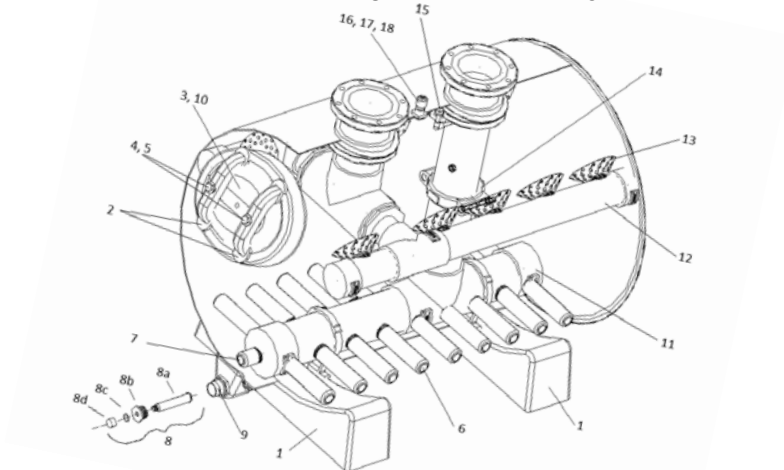

THS SERIES® HORIZONTAL SAND FILTER

REPLACEMENT PARTS

THS SERIES® HORIZONTAL SAND FILTERS				
1	B4848BL-32	Tank Saddle, Black	All	2
2	B4856	Yoke, Manway	All	2
3	B4852A-N	Glass Filled Manway Cover, Black	All	1
4	94910	HHMB, 3/4 in. x 4 in., T316 S/S	All	2
5	B4860	3/4 in. Flat Washer, T316 S/S	All	2
6	B4804	10 in. Effluent Lateral	THS3461	14
			THS3484	20
			THS4272	18
			THS4284	24
7	B4803	3-1/2 in. Effluent Lateral	THS3461 - THS3484	2
			THS4272 - THS4296	3
8	B4980	Media Dump Assembly	All	1
8a	B4983	6 in. Lateral, 1/2 in. NPT	All	1
8b	B4982	1-1/2 in. Pipe Plug	All	1
8c	B4698	O-Ring	All	1
8d	B4984	1/2 in. Pipe Cap	All	1
9	B4981X	1-1/2 in. NPT Tank Adapter	All	1
10	B4951	Manway O-ring	All	1
11	**	Effluent Manifold without Laterals	**	1
12	**	Influent Manifold without Laterals	**	1
13	B4806	Shower Head Diffuser	THS3461	8
			THS3484	10
			THS4272	10
			THS4284	12
14	B4806	Shower Head Diffuser	THS4296	14
			THS3461 - THS3484	1
14	B4572	6 in. Grooved Coupling Assembly	THS4272 - THS4296	1
15	B4578	Automatic Air Relief Assembly	All	1
16	B4974BAN	1/2 in. Manual Air Relief Cap	All	1
17	B4970BAN	1/2 in. Threaded Nipple	All	1
18	B4979BAN	1/2 in. Bulkhead Fitting	All	1