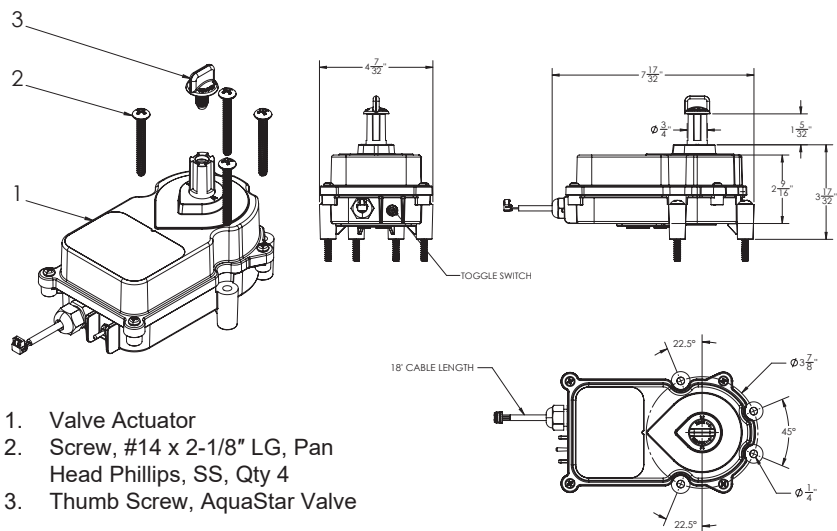

Model # AVA24

1. Valve Actuator
2. Screw, #14 x 2-1/8" LG, Pan Head Phillips, SS, Qty 4
3. Thumb Screw, AquaStar Valve