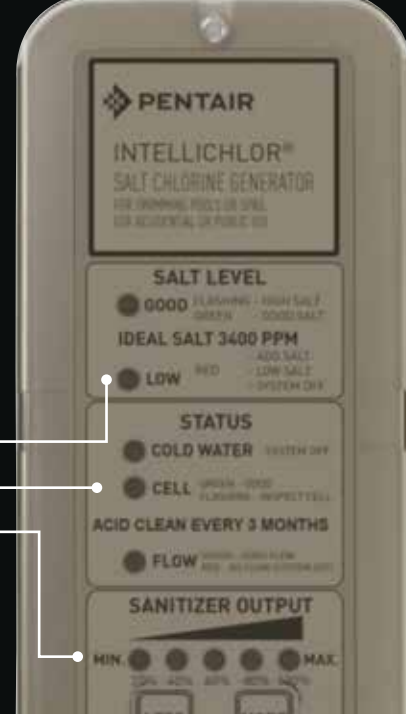

RELIABILITY IS BUILT IN

The IntelliChlor IC15 generator is engineered to stand up to the toughest pool conditions and provide years of dependable performance.

- Titanium electrode cell blades are coated with ruthenium oxide.
- Control electronics are isolated in the cell, away from high-heat components, for longer power life.
- Totally waterproofed electronics for maximum reliability.
- Rugged, dependable power supply/transformer is UL Listed and can be mounted vertically on the wall up to 15 feet away from the cell.
- Union inlet and outlet connections make cell replacement fast and easy.

INTELLICHLOR® SALT CHLORINE GENERATOR

Take the guesswork out of sanitization with easy-to-read displays and user-friendly controls

Two LED salt level Indicators

Two-color status displays

Five sanitizer output levels with two-button control