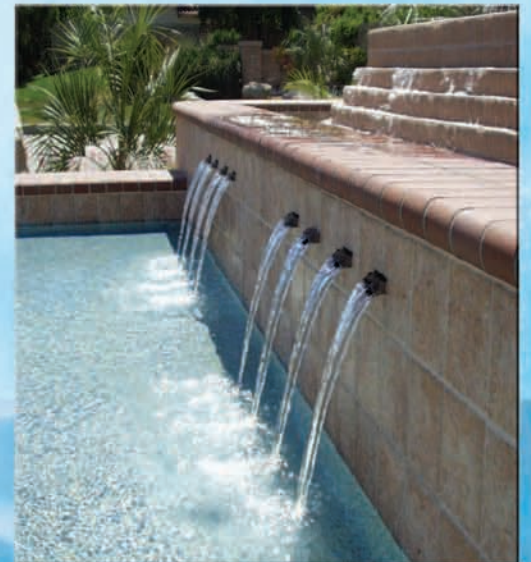

custom cascade

Simply Stated...

We Have More

*Design your
Dream*

RainFall

*Choose from four colors
of plastic, stainless steel,
copper or brass*

Know that Custom Cascades has the experience you expect to make your perfect water feature

Any pool can incorporate a water feature

ArcFall

Special Orders

Step Scuppers

TishWays

OpenTop Waterfalls

Spill Edge

Scalloped Edge