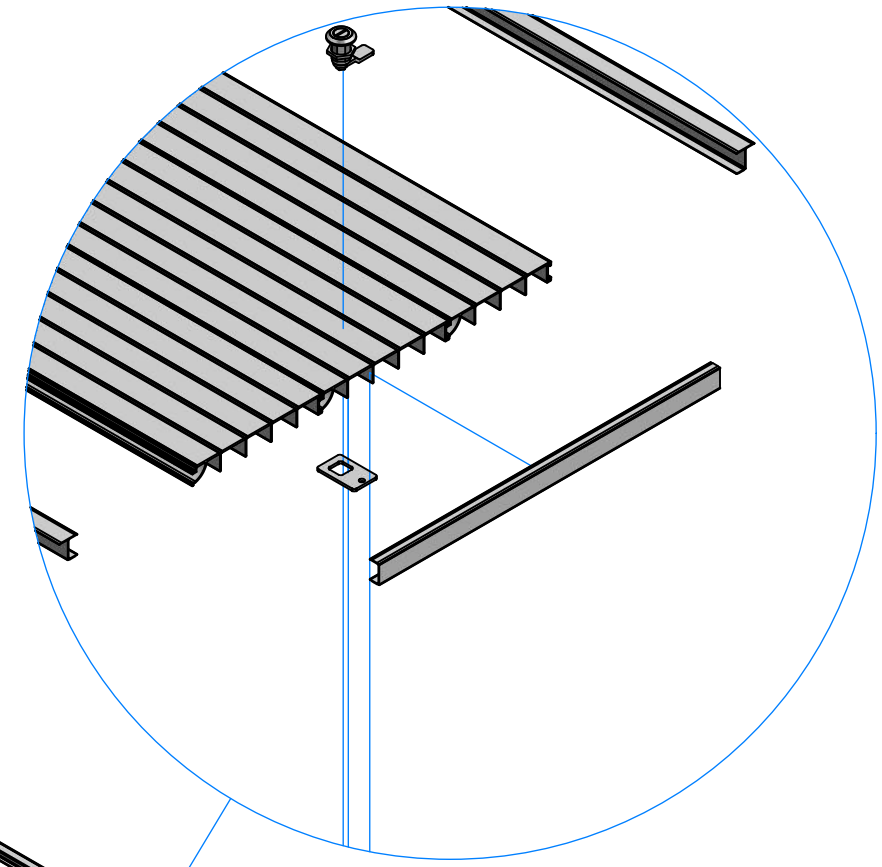

8

7

6

5

4

3

2

1

A2058 - 23 in. Wide Bench Assembly with removable lid.

D

D

C

C

B

B

A

A

8

7

6

5

4

3

2

1