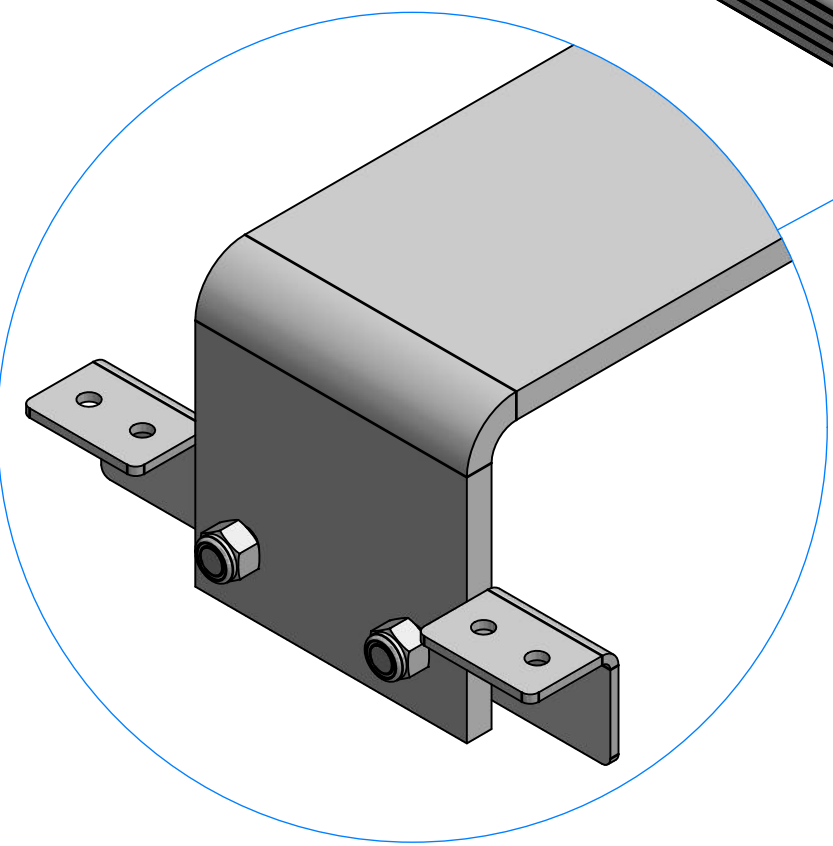

8

7

6

5

4

3

2

1

A2058 - 23 in. Wide Bench Assembly with removable lid.

D

D

C

C

B

B

A

A

8

7

6

5

4

3

2

1