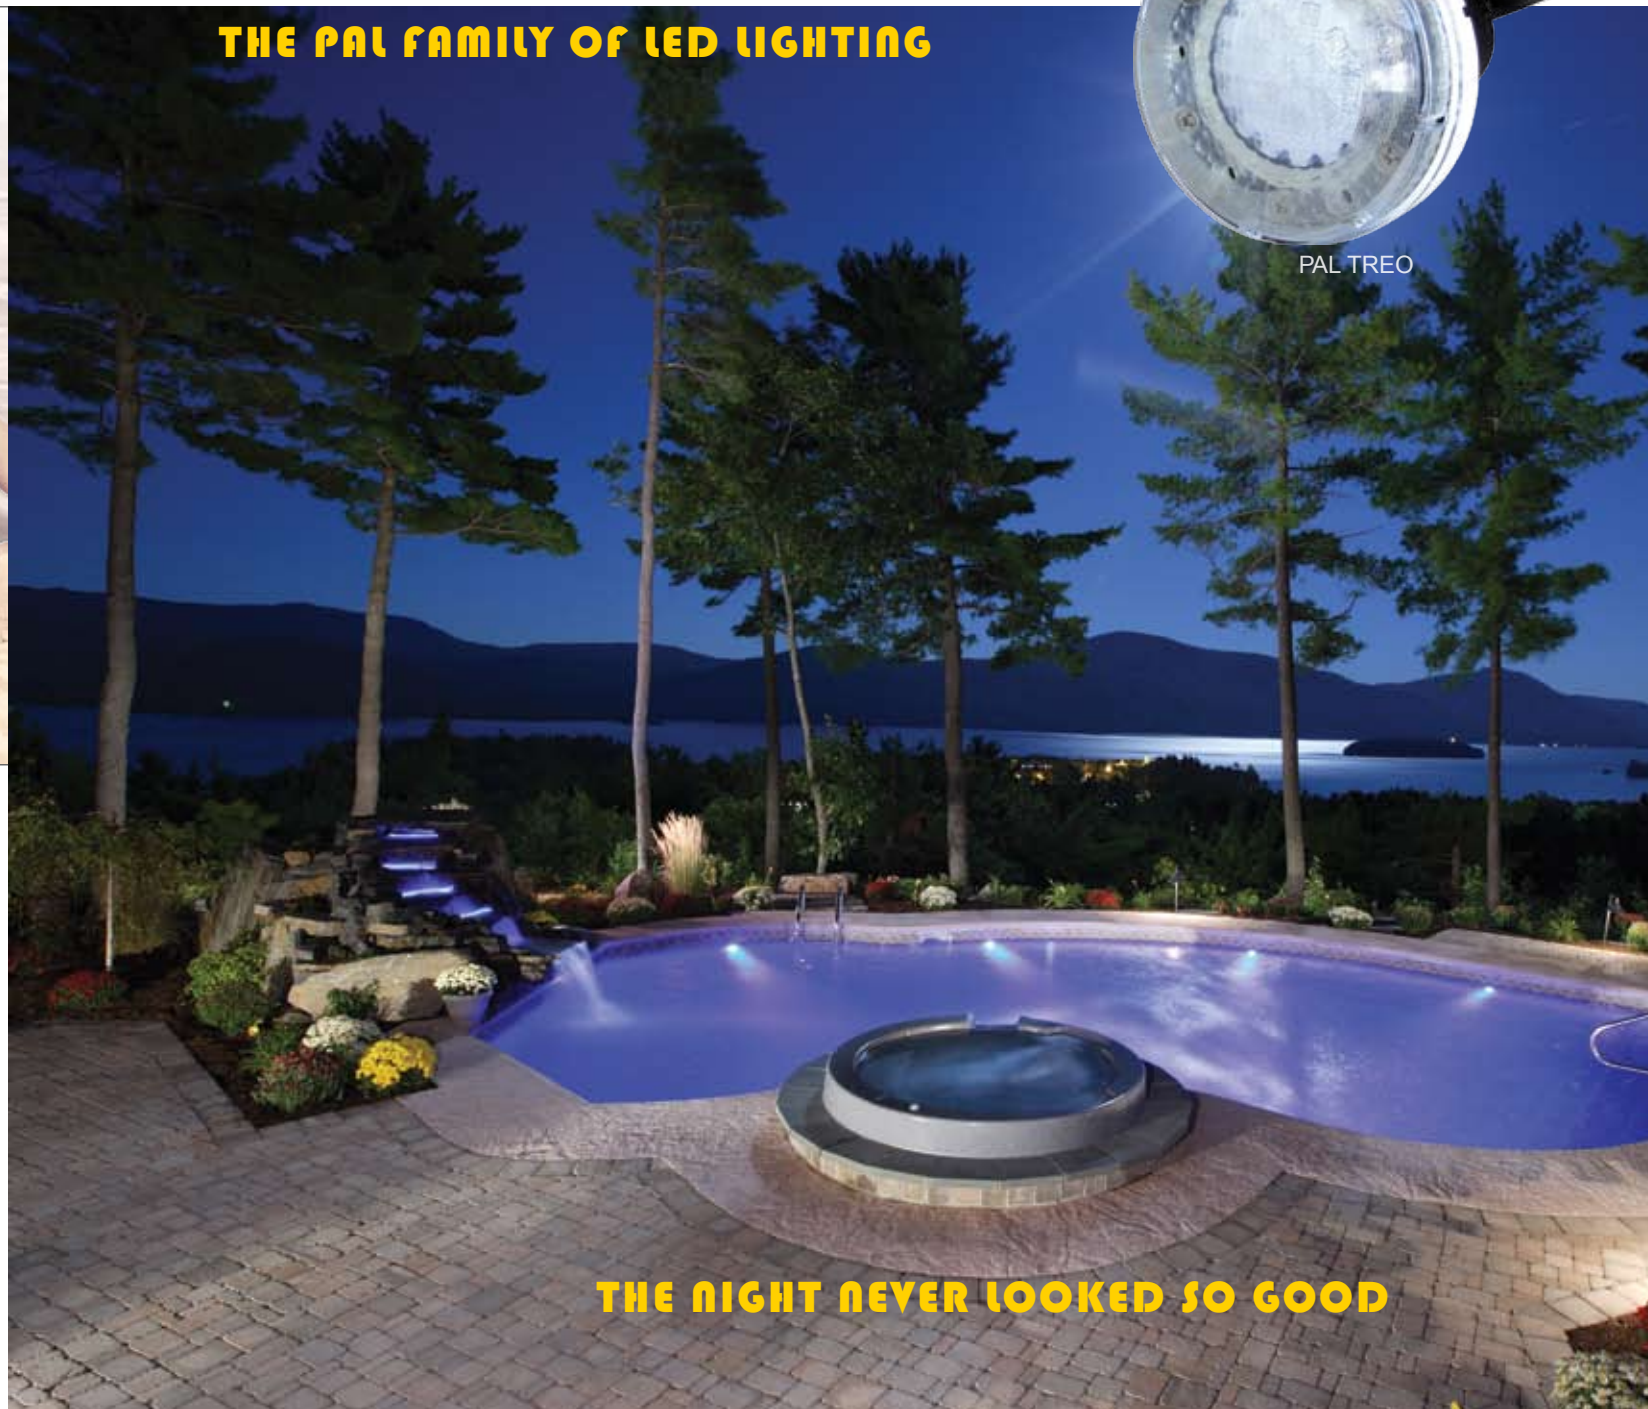

LEADING
THE WAY WITH
LED

THE PAL FAMILY OF LED LIGHTING

PAL TREO

THE NIGHT NEVER LOOKED SO GOOD

LED THE PAL FAMILY OF UNDERWATER LED LIGHTING SYSTEMS

Lighting a swimming pool is as much an art as it is a science. At **Fiberstars** we've mastered the science with our **PAL** family of **LED** (Light Emitting Diode) underwater lighting systems. The **PAL TREO** and **PAL 2000** low voltage lights are designed to be energy efficient, with an incredibly long lamp life and only need a small unobtrusive wall fitting for installation. Because they require no grounding or bonding and can be placed in shallow or deep areas they provide the most flexibility when it comes to light placement. With a specially molded lens you will get outstanding light distribution, eliminating shadows common in traditional single lamped pools. All this flexibility allows your pool designer to place light fixtures where they are needed in order to illuminate features like steps, swim outs, grottos and sun shelves. That kind of flexibility and the fact that all **PAL** lights produce an amazing pallet of colors through its **RGB LED** technology, gives you the power to create art in your own backyard.

c.

e.

The **PAL TREO**
LED Underwater Light

Trim rings included with the PAL Treo Light come in four colors options; black, gray, beige and white, so you can match your light to the surface of your pool or spa.