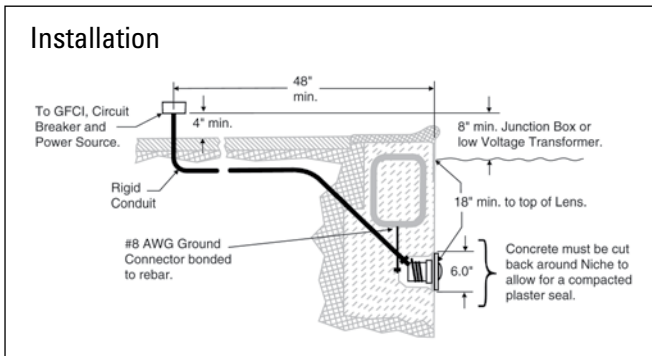

Item Number Description

600110	120 Volt, 30 Ft. White LED
600111	120 Volt, 50 Ft. White LED
600112	120 Volt, 100 Ft. White LED
600113	120 Volt, 150 Ft. White LED
600114	12 Volt, 30 Ft. White LED
600115	12 Volt, 50 Ft. White LED
600116	12 Volt, 100 Ft. White LED

Acu-Trol®, Pentair Pool Products®, Paragon Aquatics®, Stark™, Sta-Rite®, Berkeley®, Aurora®, IntelliBrite®, Eco Select™ and Pentair Water Commercial Pool and Aquatics™ are trademarks and/or registered trademarks of Pentair Water Pool and Spa, Inc. and/or its affiliated companies in the United States and/or other countries. Unless noted, names and brands of others that may be used in this document are not used to indicate an affiliation or endorsement between the proprietors of these names and brands and Pentair Water Pool and Spa, Inc. Those names and brands may be the trademarks or registered trademarks of those parties or others.