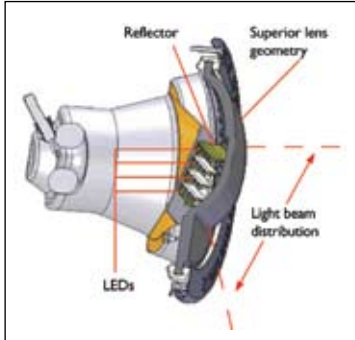

IntelliBrite® White LED

Commercial White Lighting

Drawing shows unique lens and reflector designs which combine to provide superior light beam distribution.

Installation requires meeting electrical requirements and standard local codes.

An Eco Select™ Brand Product

LED (Light Emitting Diode) pool and spa lights are the most energy efficient pool and spa lighting option available. That's why IntelliBrite® White LED lights are an Eco Select™ brand product.