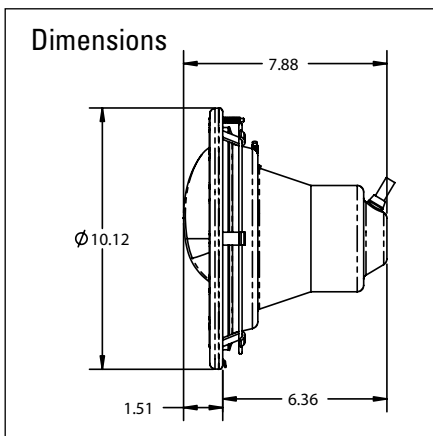

Item Number Description

600110	120 Volt, 30 Ft. White LED
600111	120 Volt, 50 Ft. White LED
600112	120 Volt, 100 Ft. White LED
600113	120 Volt, 150 Ft. White LED
600114	12 Volt, 30 Ft. White LED
600115	12 Volt, 50 Ft. White LED
600116	12 Volt, 100 Ft. White LED

Acu-Trol®, Pentair Pool Products®, Paragon Aquatics®, Stark™, Sta-Rite®, Berkeley®, Aurora®, IntelliBrite®, Eco Select™ and Pentair Water Commercial Pool and Aquatics™ are trademarks and/or registered trademarks of Pentair Water Pool and Spa, Inc. and/or its affiliated companies in the United States and/or other countries. Unless noted, names and brands of others that may be used in this document are not used to indicate an affiliation or endorsement between the proprietors of these names and brands and Pentair Water Pool and Spa, Inc. Those names and brands may be the trademarks or registered trademarks of those parties or others.