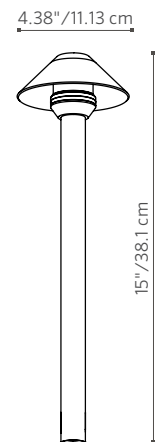

Don't let its size fool you: the BD is a perfect example of how to do more with less. This remarkable path light is an essential element in small-scale landscapes, side yards and planters. Compare our path lights with any other and you will see that our quality of materials, precision of fit and consistency of finish stand out above the rest. This model is perfect for coastal exposures or areas where irrigation water contains high levels of minerals or caustic salts.

BD: Path Light

FACTORY INSTALLED OPTIONS: Order 1 + 2 + 3 + 4

Step	Description	Code
1	FIXTURE	BD
2	LAMP	10, 15 (10,000 Hr Xenon), 20 (5,000 Hr Xenon), 10H, 20H (2,000 Hr Xenon)
3	RISER OPTIONS	8R, 12R, 18R, 24R, 36R
4	FINISH	CU, NP, WG, FW, AL, BZ, DG, WI, VF, SB, FB

EXAMPLE: **BD-15-24R-SB** = BD - 15W Xenon Lamp - 24" Riser - Sedona Brown Finish

FIELD INSTALLED OPTIONS: Order Individually

Mounts				
Super Slot Spike (753900) 2" x 10" Included ▶				
Long Slot Spike (250015840000) 2.5" x 10"				
SuperJ-Box (SJ-XX**) 2.5" x 12"				
Post Mount (PM-XX**) 2.5" x 13"				
	Super Slot Spike	Long Slot Spike	Super J-Box XX**	Post Mount XX**

EXAMPLE: **PM-SB** = Post Mount - Sedona Brown Finish

PHOTOMETRICS:

Spacing for minimum footcandle illumination on level ground.	Circular light pattern	Footcandles:		
	14'	DISTANCE	BD-10	BD-20
	12'	2'	1.7	2.6
	10'	4'	.31	.57
	8'	6'	.10	.13
	6'	8'	.04	.05
	4'	10'	.02	.03
	2'	12'	.01	.02
		14'	0	.01