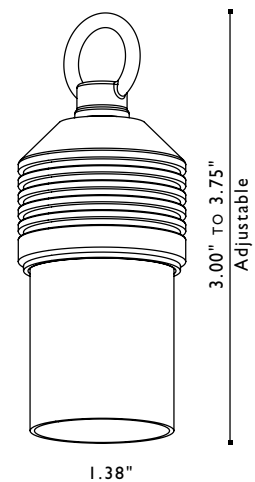

FX | LUMINAIRE®
LS-12

DOWNLIGHTING
TREES & EAVES

MULTIPLE EFFECTS

Small scale plant material that is in focal planter areas can become the host for a micro-moon lighting effect. When combined with SpuntareIntimo uplites the LS creates a "reflected light" effect.

Compare FX copper luminaires with any other, and you will find a dramatic difference. We use the heaviest gauge materials in the industry for long-lasting performance.

The copper will patina naturally over time and can be accelerated with solution spray. For patina formulas visit our website at: [0hwww.FXL.com/patina](http://www.FXL.com/patina).

Note: This fixture is designed for downlighting only.

DOWNLIGHTING

FOR VERY SMALL SCALE DOWNLIGHTING

When a moonlighting effect is desired, but the caliper of a tree is too small, specify the FX Luminaire® LunaSonora®. This micro downlight actually hangs from the host tree by a cinch tie requiring no screws or permanent hardware. Use two or more fixtures for an even illumination.

A small brass hook is included for beam mounted applications. Milled from heavy copper and solid brass hardware, this luminaire incorporates a frosted glass lamp to soften beam spread edge. The LS can be hung 24" off ground level without overpowering the garden space below.

For larger scale plant material that requires a higher mounting height, specify the halogen ViteLume®.