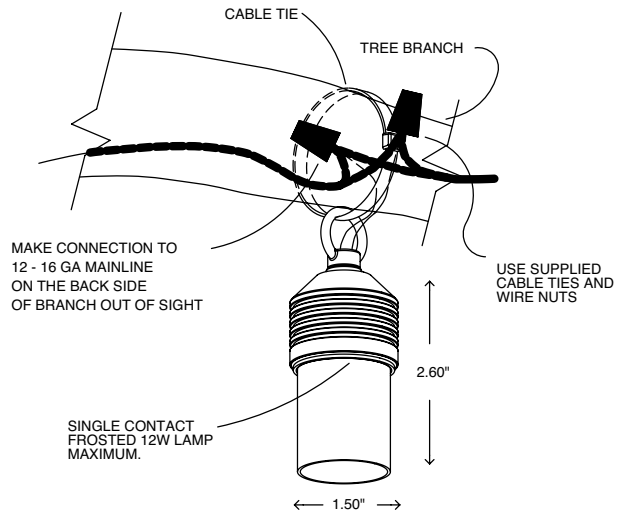

A small brass hook is included for beam mounted applications. Milled from heavy copper and solid brass hardware, this luminaire incorporates a frosted glass lamp to soften beam spread edge. The LS can be hung 24" off ground level without overpowering the garden space below.

CODE	DESCRIPTION
CU	Copper <i>(will naturally patina)</i>

NON-STOCKING FINISH OPTIONS:

Allow extra time for the following finish options:

3 NP	Nickel Plate
-------------	--------------

TREE BRANCH INSTALL DETAIL:

FX LUMINAIRE LUNA SONORA. HANG WITH PROVIDED CABLE TIE. CINCH CABLE TIE SO IT IS LOOSE TO ALLOW TREE GROWTH. REPLACE CABLE TIE EACH TIME LAMP IS REPLACED.

THIS FIXTURE IS DESIGNED FOR DOWN LIGHTING ONLY. DO NOT USE IN AN UP LIGHT POSITION.