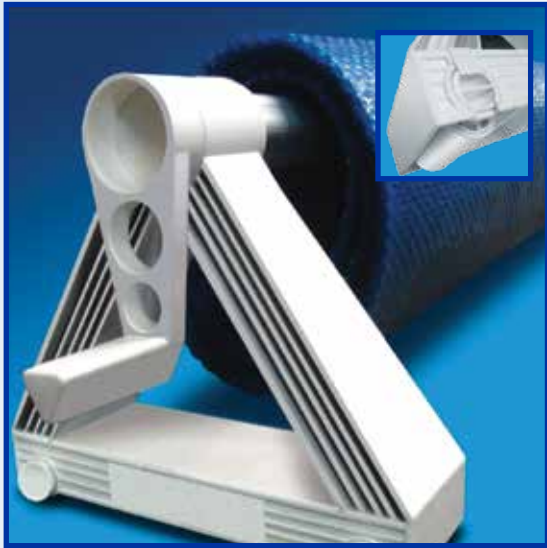

Solar Blanket Storage Systems

Scan this QR
Code to learn
about GLI
Storage Systems.

SOLAR BLANKET STORAGE SYSTEMS

CYCLONE™

Inground Reel System Conversion Base Kit

- Heavy duty maintenance free resin construction.
- Innovative offset design prevents tilting.
- Retractable wheels for stationary operation.
- Engineered with high-strength nylon bearings for effortless operation, especially in high humidity markets.
- Crank handle on both ends for easy one or two-person operation.
- Includes all straps (30") and required hardware for attaching solar blanket.
- Fits pool sizes up to 24' x 45'. (Recommend using a 4" Solar Blanket Storage System for pools 600 sq. ft. and larger when used with thicker mil solar blankets.)
- 5 year limited warranty.

TYPHOON™

Inground Reel System Conversion Base Kit

- Large wheel design rolls over uneven terrain for easy roll-away storage.
- Heavy-duty maintenance free resin construction.
- Engineered with pinch roller beginnings for smooth, effortless roll-up.
- Crank handle on both ends for convenient one or two-person operation.
- Includes two sturdy footpads for stable, stationary operation.
- Includes all straps (30") and required hardware for attaching solar blanket.
- Fits pool sizes up to 24' x 45'. (Recommend using a 4" Solar Blanket Storage System for pools 600 sq. ft. and larger when used with thicker mil solar blankets.)
- 5 year limited warranty.

Solar Blanket Storage Systems

Solar Blanket Storage Systems: When used with one of the Reel System Conversion Base kits, unit becomes fully functioning solar blanket removal system for your inground swimming pool. Can also be used as stand alone storage system for off-season storage of your bulky solar blanket.