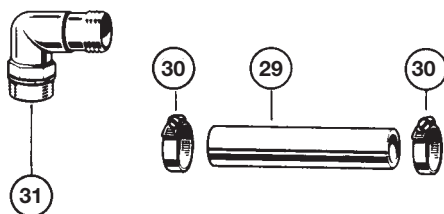

SERIES EC65 – STANDARD