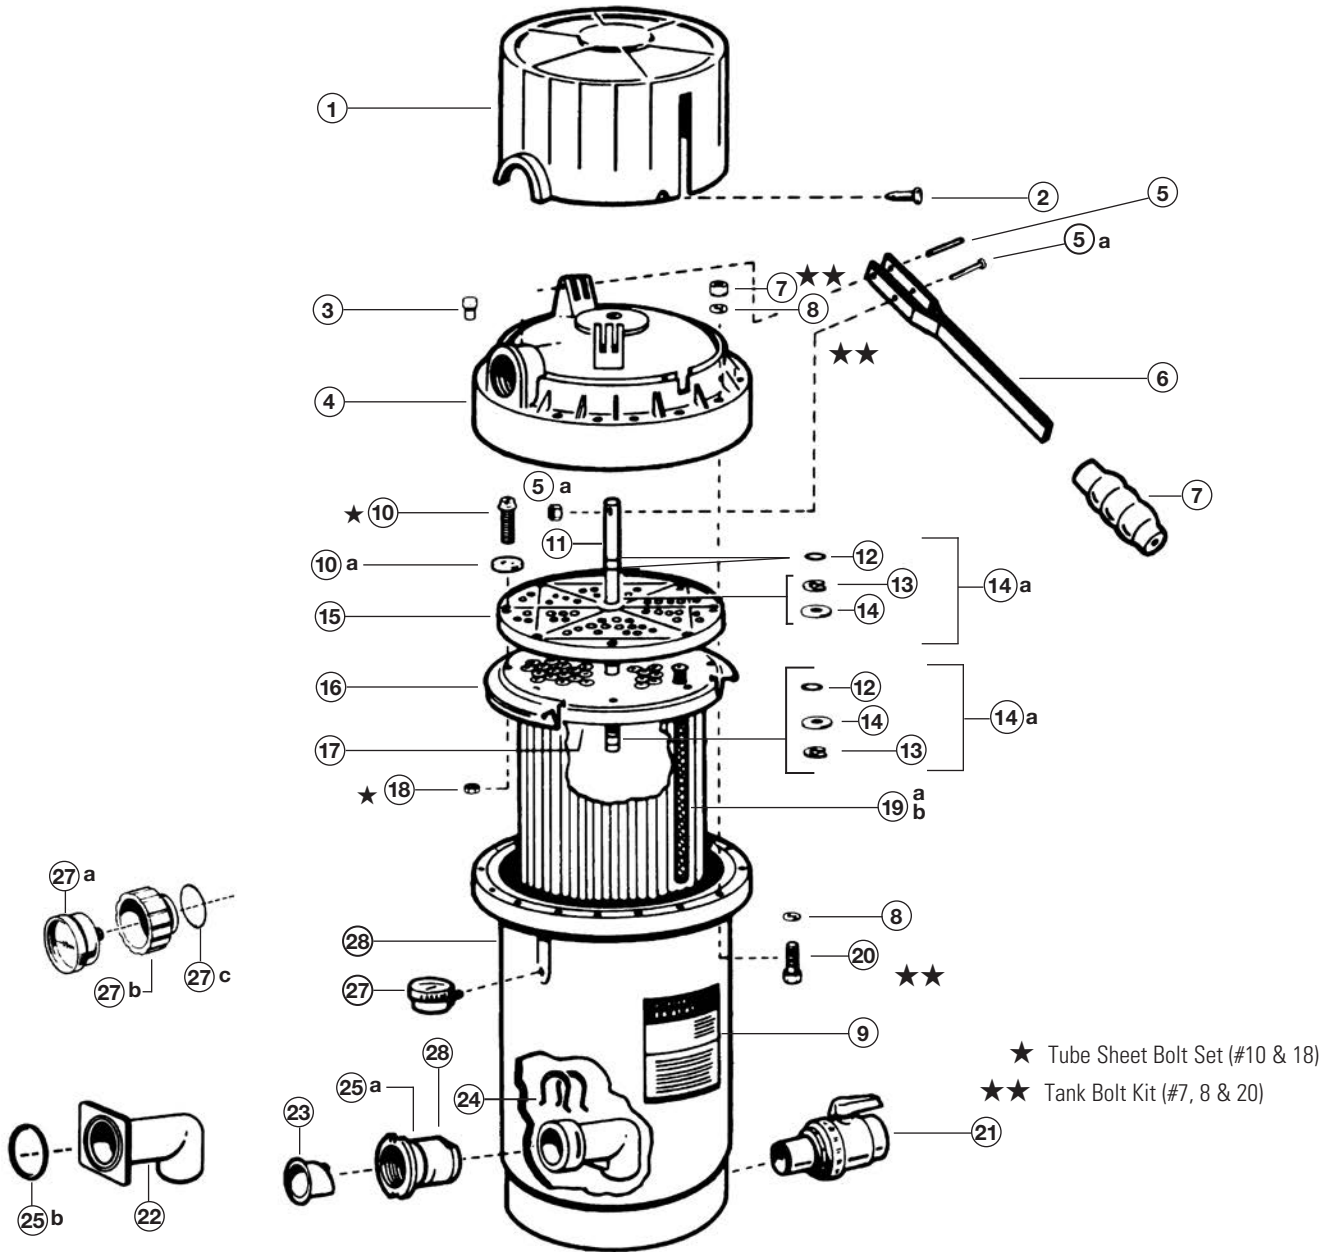

Perflex®

EC65, EC65A, EC75 AND EC75A EXTENDED-CYCLE D.E. FILTER REPLACEMENT PARTS

Parts Diagram

Filters

SERIES EC65 – STANDARD

SERIES EC65 SYSTEM III

Parts Listing

Ref. No.	Part No.	Description	Ctn. Qty.	No. Req'd
1	ECX11206	Bump Mechanism Cover	1	1
2	ECX1019	Cover Screw (1981 and Prior) – Not Available	10	1
3	ECX1322A	Vent Valve (Threaded) with O-Ring	20	1
4	ECX11194AT	Filter Head with New Vent Valve	1	1
5	ECX100Z9	Roll Pin	50	2
5a	ECX4236A	Bump Screw Kit	1	1
6	ECX1040	Bump Handle Assembly (Includes Pin, Shoulder Screw, Nut)	5	1
—	ECX1037B	Bump Handle Grip	50	1
7	ECX1642A	Tank Bolt Set	20	15
8	ECX1077	¼" x 1 ½" O.D. Flat Washer	50	30
9	ECX1230	Decal – Operation	1	1
10	SPX1500N1	Tube Sheet Screw	50	16
10a	ECX1641125	Flat Washer (1989 and Prior)	25	16
11	ECX1110	Bump Shaft	25	1
12	ECX9611246PAK3	Shaft O-Ring Kit (Set of 3)	25	1
13	ECX1014PAK2	Retainer Clip (Set of 2)	25	1
14	ECX1011	Thrust Washer	25	2
14a	ECX1014A	Shaft Kit (Includes #12, 13 & 14)	25	1
15	ECX1104	Tube Sheet (Top)	10	1
16	ECX1105	Diaphragm Gasket	10	1
17	ECX1103	Tube Sheet (Bottom)	10	1
18	SPX1500Y1	Tube Sheet Nut	50	16
19a	ECX1031PAK5	EC65 Flex Tube 13 ¾" Long (Set of 5)	10	12
19b	ECX1032PAK10	EC75 Flex Tube 16 ¼" Long (Set of 10)	10	24
20	ECX1642215	¼" – 20 x 1 ¾" Hex. Head Bolt	25	15
21	SP0723	Ball-Type Drain Valve	24	1
22	ECX4220A	Elbow Assembly with Check Valve	10	1
23	ECX4077B1	Check Valve	20	1
24	ECX4212A	Retainer Clip (1989 and Prior)	10	2
25a	SPX1425Z6	O-Ring (1989 and Prior)	25	1
25b	SPX1500W	O-Ring (1990)	50	1
26	ECX4201CA	Inlet Fitting with ECX4077B1 Check Valve	10	1
27	ECX2712B1	Pressure Gauge	20	1
27a	ECX27091	Pressure Gauge, Back Mount	25	1
27b	ECX12866	Gauge/Port Adapter	10	1
27c	ECX1287	Adapter O-Ring	25	1
28	ECX11184AT	Filter Body with new Elbow Assembly	1	1
★	SPX1500NYA	Tube Sheet Bolt Set (Includes #10 & 18)	50	1
★★	ECX1642A	Tank Bolt Kit (EC65, 75 – Includes #7, 8 & 20)	20	15
—	ECX1251	Flex-Tube Nest (EC65) – Includes Items 10 thru 19	1	—
—	ECX125175	Flex-Tube Nest (EC75) – Includes Items 10 thru 19	1	—