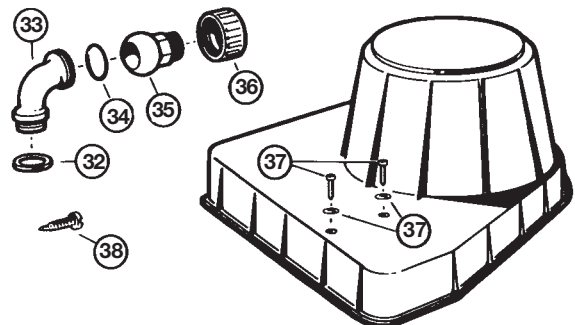

Perflex®

EC65, EC65A, EC75 AND EC75A EXTENDED-CYCLE D.E. FILTER REPLACEMENT PARTS

Parts Diagram

Filters

SERIES EC65 – STANDARD

SERIES EC65 SYSTEM III

Parts Listing

Ref. No.	Part No.	Description	Ctn. Qty.	No. Req'd
1	ECX11206	Bump Mechanism Cover	1	1
2	ECX1019	Cover Screw (1981 and Prior) – Not Available	10	1
3	ECX1322A	Vent Valve (Threaded) with O-Ring	20	1
4	ECX11194AT	Filter Head with New Vent Valve	1	1
5	ECX100Z9	Roll Pin	50	2
5a	ECX4236A	Bump Screw Kit	1	1
6	ECX1040	Bump Handle Assembly (Includes Pin, Shoulder Screw, Nut)	5	1
—	ECX1037B	Bump Handle Grip	50	1
7	ECX1642A	Tank Bolt Set	20	15
8	ECX1077	¼" x 1 ½" O.D. Flat Washer	50	30
9	ECX1230	Decal – Operation	1	1
10	SPX1500N1	Tube Sheet Screw	50	16
10a	ECX1641125	Flat Washer (1989 and Prior)	25	16
11	ECX1110	Bump Shaft	25	1
12	ECX9611246PAK3	Shaft O-Ring Kit (Set of 3)	25	1
13	ECX1014PAK2	Retainer Clip (Set of 2)	25	1
14	ECX1011	Thrust Washer	25	2
14a	ECX1014A	Shaft Kit (Includes #12, 13 & 14)	25	1
15	ECX1104	Tube Sheet (Top)	10	1
16	ECX1105	Diaphragm Gasket	10	1
17	ECX1103	Tube Sheet (Bottom)	10	1
18	SPX1500Y1	Tube Sheet Nut	50	16
19a	ECX1031PAK5	EC65 Flex Tube 13 ¾" Long (Set of 5)	10	12
19b	ECX1032PAK10	EC75 Flex Tube 16 ¼" Long (Set of 10)	10	24
20	ECX1642215	¼" – 20 x 1 ¾" Hex. Head Bolt	25	15
21	SP0723	Ball-Type Drain Valve	24	1
22	ECX4220A	Elbow Assembly with Check Valve	10	1
23	ECX4077B1	Check Valve	20	1
24	ECX4212A	Retainer Clip (1989 and Prior)	10	2
25a	SPX1425Z6	O-Ring (1989 and Prior)	25	1
25b	SPX1500W	O-Ring (1990)	50	1
26	ECX4201CA	Inlet Fitting with ECX4077B1 Check Valve	10	1
27	ECX2712B1	Pressure Gauge	20	1
27a	ECX27091	Pressure Gauge, Back Mount	25	1
27b	ECX12866	Gauge/Port Adapter	10	1
27c	ECX1287	Adapter O-Ring	25	1
28	ECX11184AT	Filter Body with new Elbow Assembly	1	1
★	SPX1500NYA	Tube Sheet Bolt Set (Includes #10 & 18)	50	1
★★	ECX1642A	Tank Bolt Kit (EC65, 75 – Includes #7, 8 & 20)	20	15
—	ECX1251	Flex-Tube Nest (EC65) – Includes Items 10 thru 19	1	—
—	ECX125175	Flex-Tube Nest (EC75) – Includes Items 10 thru 19	1	—