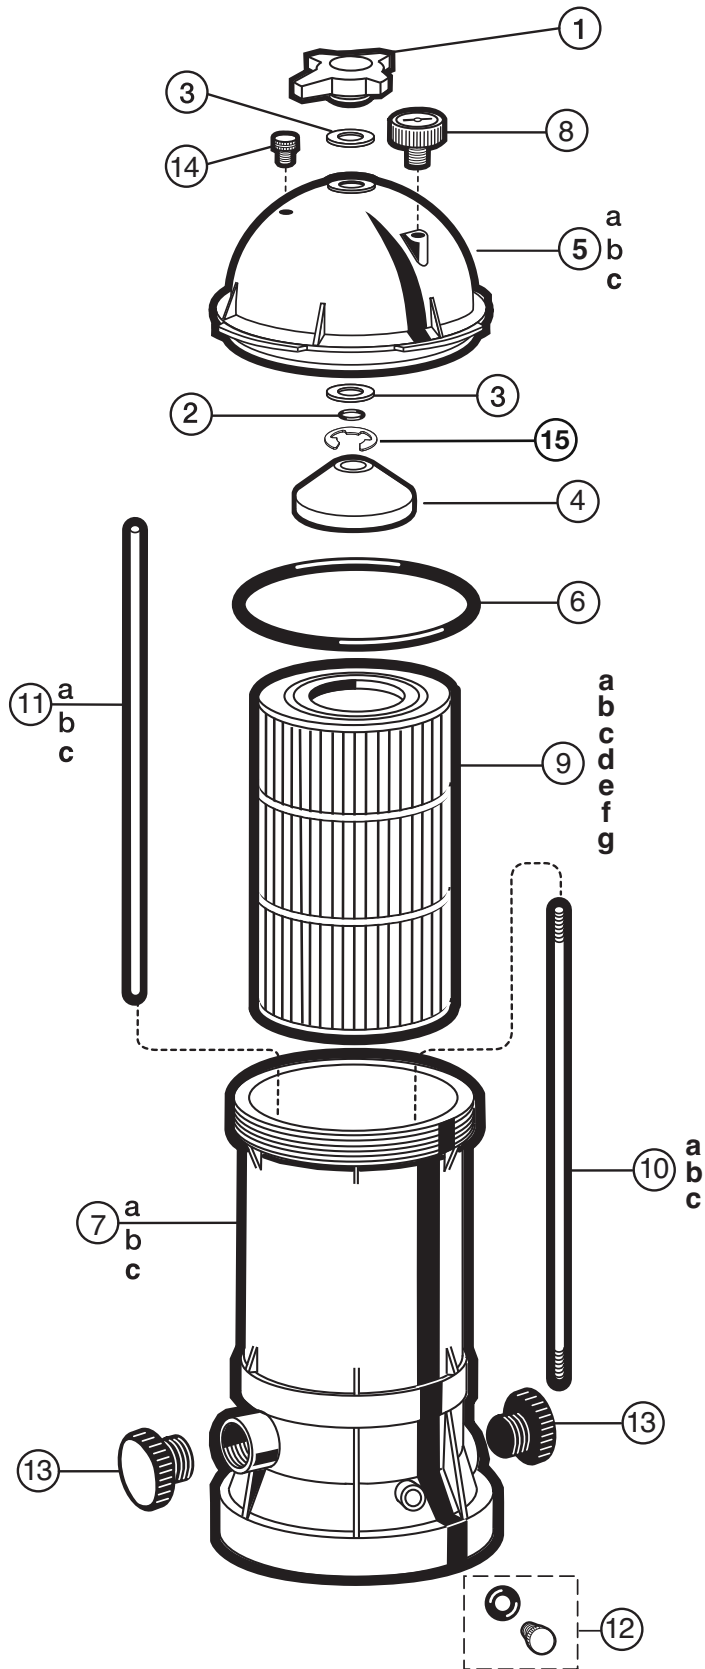

Star-Clear™ Plus

CARTRIDGE FILTER SERIES AND SEPARATION TANK REPLACEMENT PARTS

Parts Diagram

Filters

Parts Listing

Ref. No.	Part No.	Description	Ctn. Qty.	No. Req'd
1	CX900G	Locking Knob (C751, C900, C1200 Series)	5	1
	CX900DA	Knob Kit (C751, C900, C1200) (Includes Knob, Washers, O-Ring, Guide Cone, E-Ring)	1	20
2	CX1750G	Locking Knob (C1750 Series)	5	1
	CX900H	Knob O-Ring	10	1
3	CX900W	Washer (2 required)	20	2
4	CX900D	Guide Cone	10	1
5a	CX900B	Filter Head with Directional Vent Valve (C751, C900 Series)	10	1
5b	CX1200B	Filter Head with Directional Vent Valve (C1200 Series)	1	1
5c	CX1750B	Filter Head with Directional Vent Valve (C1750 Series)	1	1
6	CX900F	Filter Head O-Ring	10	1
7a	CX900AA	Filter Body – 1 1/2" FIP (C751, C900)	1	1
	CX900AA2	Filter Body – 2" FIP (C7512, C9002, C9002S)	1	1
7b	CX1200AA	Filter Body – 1 1/2" FIP (C1200)	1	1
	CX1200AA2	Filter Body – 2" FIP (C12002, C12002S)	1	1
7c	CX1750AA2	Filter Body – 2" FIP (C17502, C17502S)	1	1
8	ECX271261	Pressure Gauge	10	1
9a	CX760RE	Cartridge Element (C751 Series)	1	1
9b	CX900RE	Cartridge Element (C900 Series)	1	1
9c	CX1200RE	Cartridge Element (C1200 Series)	1	1
9d	CX1520RE	Cartridge Element (C1502 Series)	1	1
9e	CX2020RE	Cartridge Element (C2002 Series)	1	1
9f	CX1750RE	Cartridge Element (C1750 Series)	1	1
9g	CX1900RE	Cartridge Element (C1900 Series)	1	1
10a	CX800Z2	Tie Rod (C751, C900 Series)	1	1
10b	CX1100Z2	Tie Rod (C1200 Series)	1	1
10c	CX1750Z2	Tie Rod (C1750 Series)	1	1
11a	CX800Z4	Auto Air Relief Tube (C751, C900 Series)	2	1
11b	CX1100Z4	Auto Air Relief Tube (C1200 Series)	2	1
11c	CX1750Z4	Auto Air Relief Tube (C1750 Series)	2	1
12	CX250Z14A	Drain Plug Kit (Includes Plug and O-Ring)	10	1
13	CX900K	2" PVC Socket Connector	20	2
14	ECX1322A	Directional Vent Valve with O-Ring	25	1
15	CX900J	E-Ring	10	1